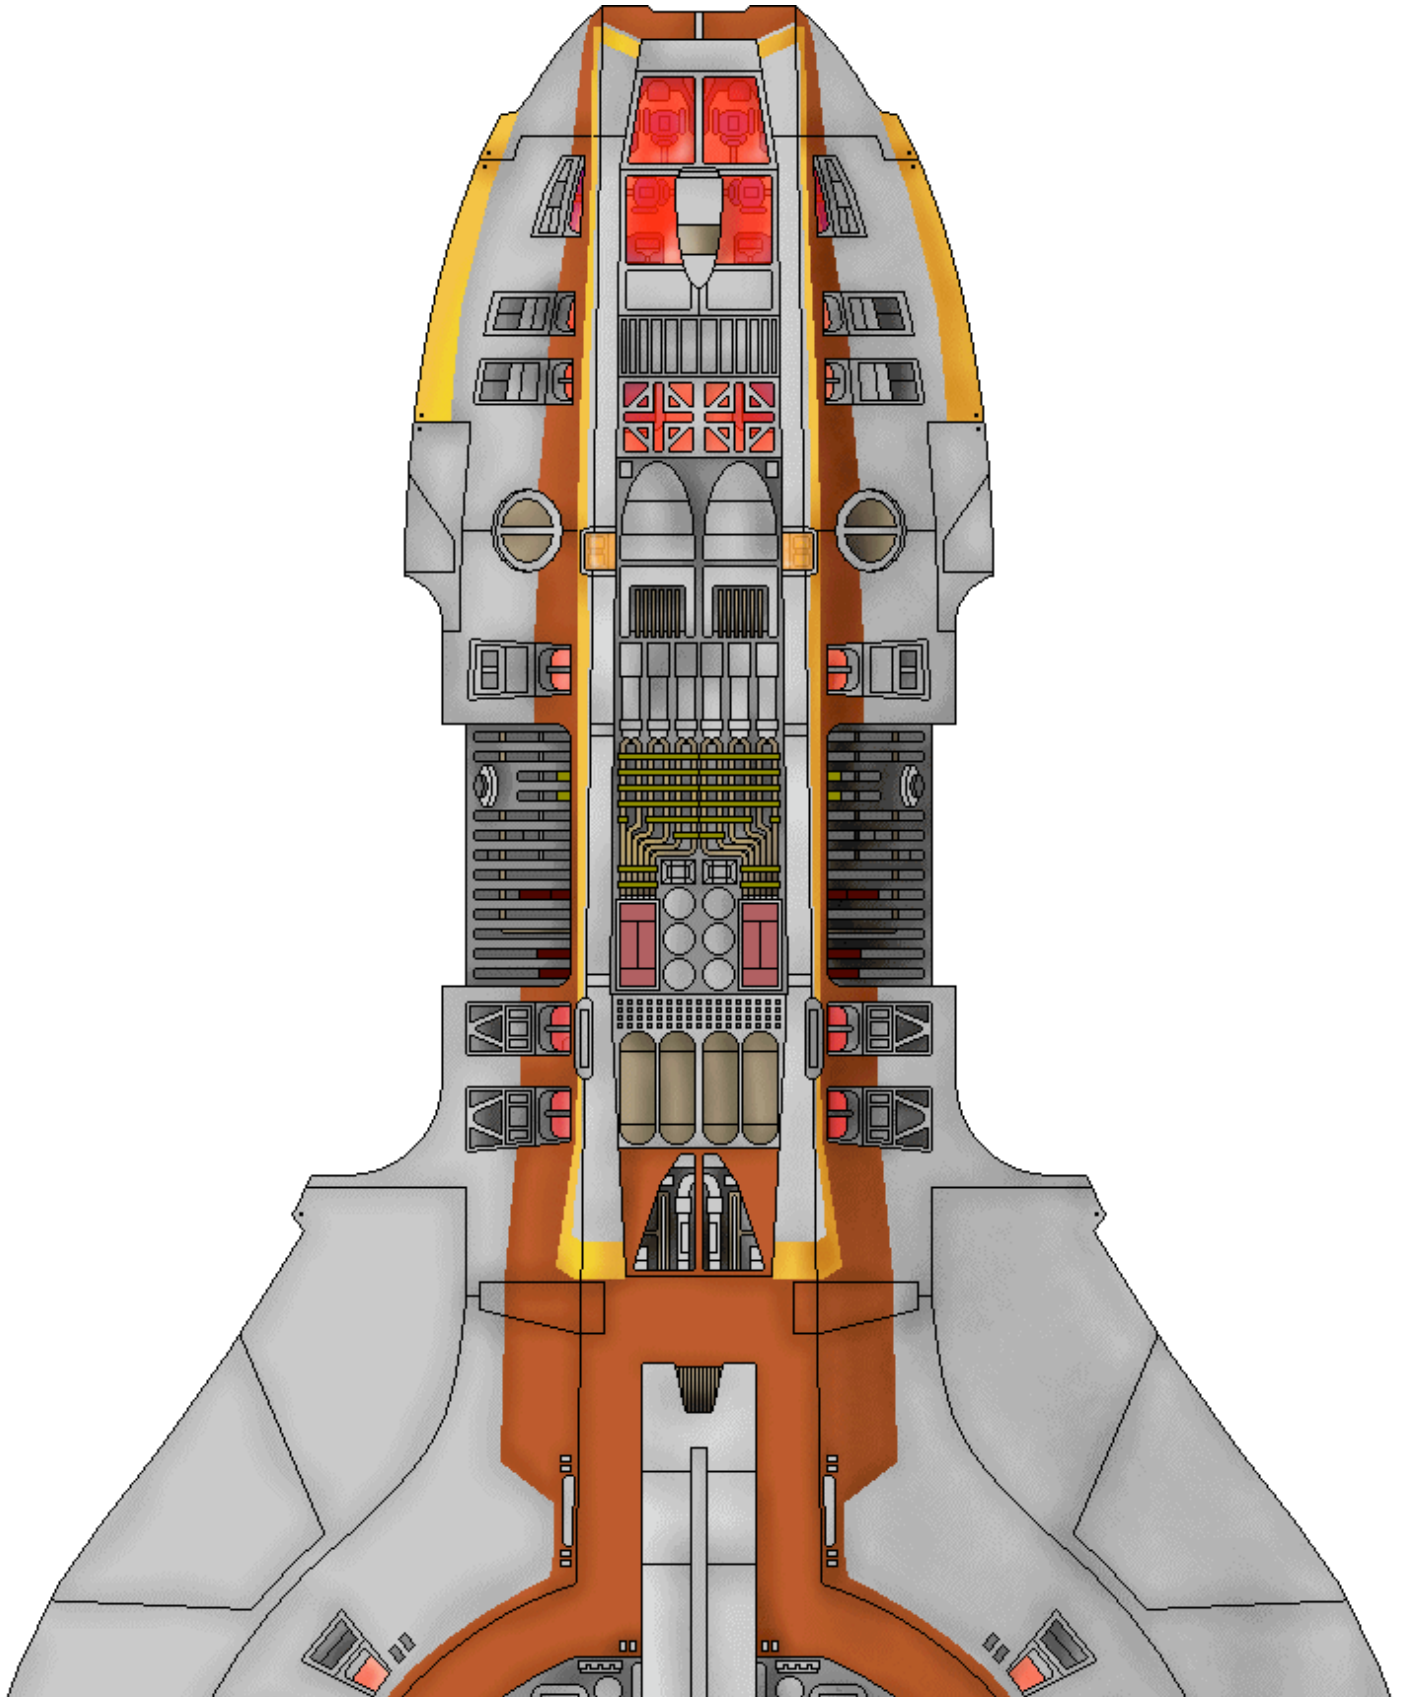

Loronar E9 Scout

A request from Jan Tolbara. I had to make a few minor adjustments to account for artistic greeblies on the original. The sensor globes are there because the round hatches visible on the outside are way too small to be either airlocks, hatches or loading ports.

Pilot (For Scale)

35.5 Pxl = 1 Meter