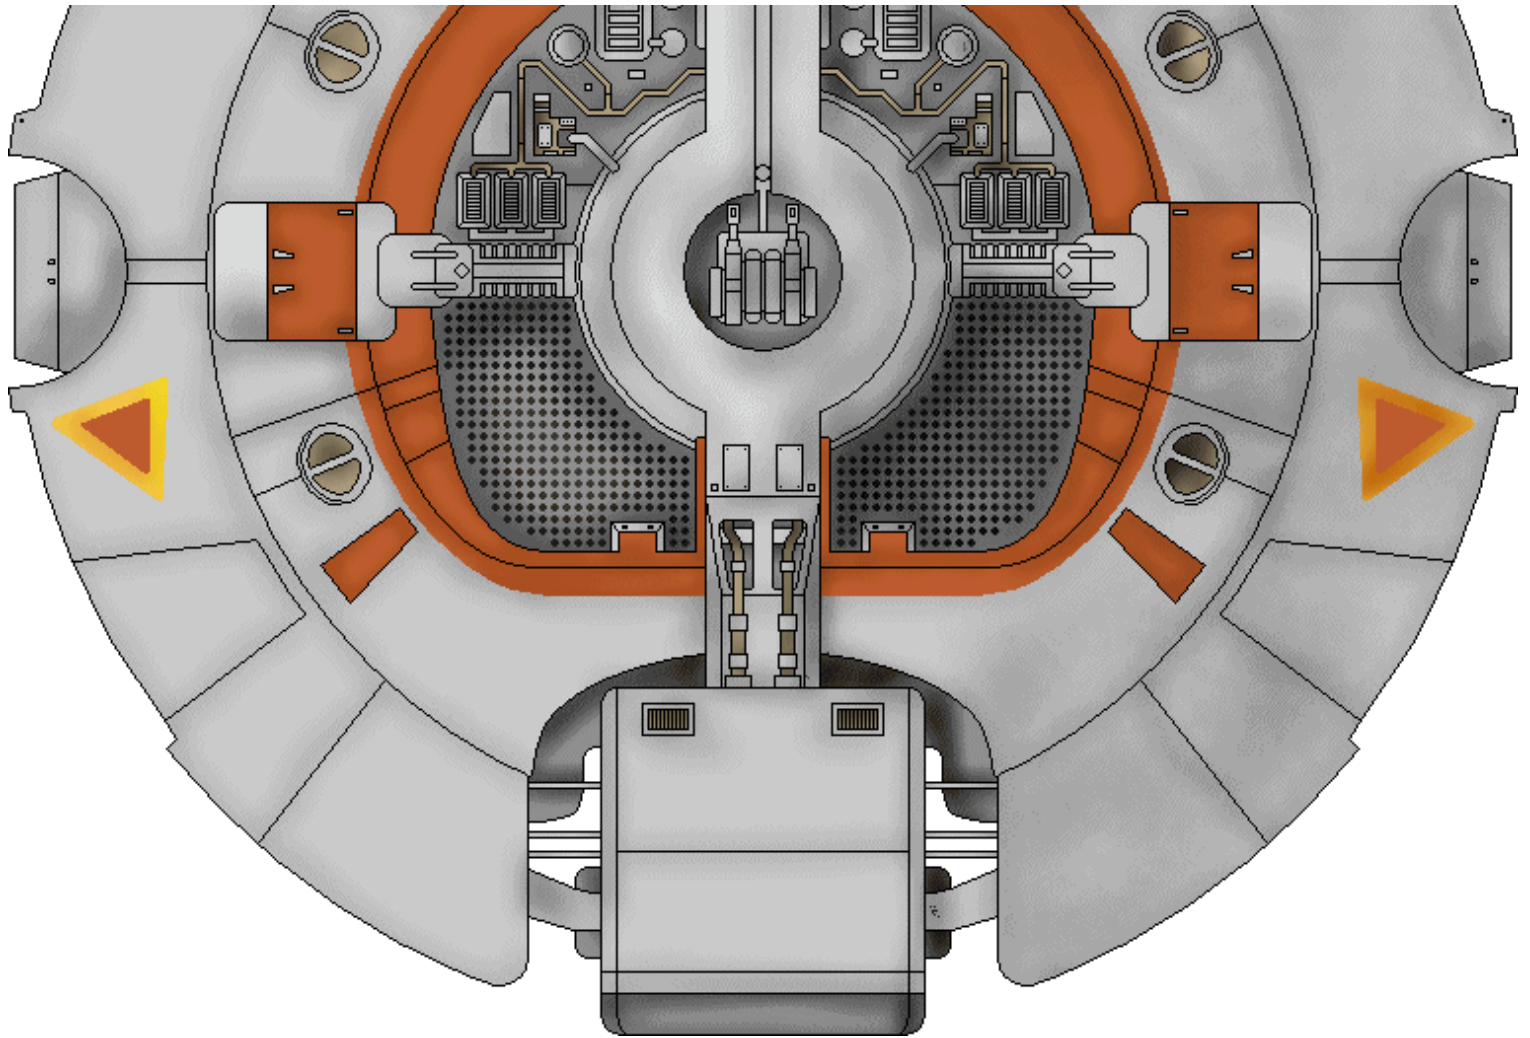

Loronar E9 Scout

A request from Jan Tolbara. I had to make a few minor adjustments to account for artistic greeblies on the original. The sensor globes are there because the round hatches visible on the outside are way too small to be either airlocks, hatches or loading ports.

Pilot (For Scale)

35.5 Pxl = 1 Meter