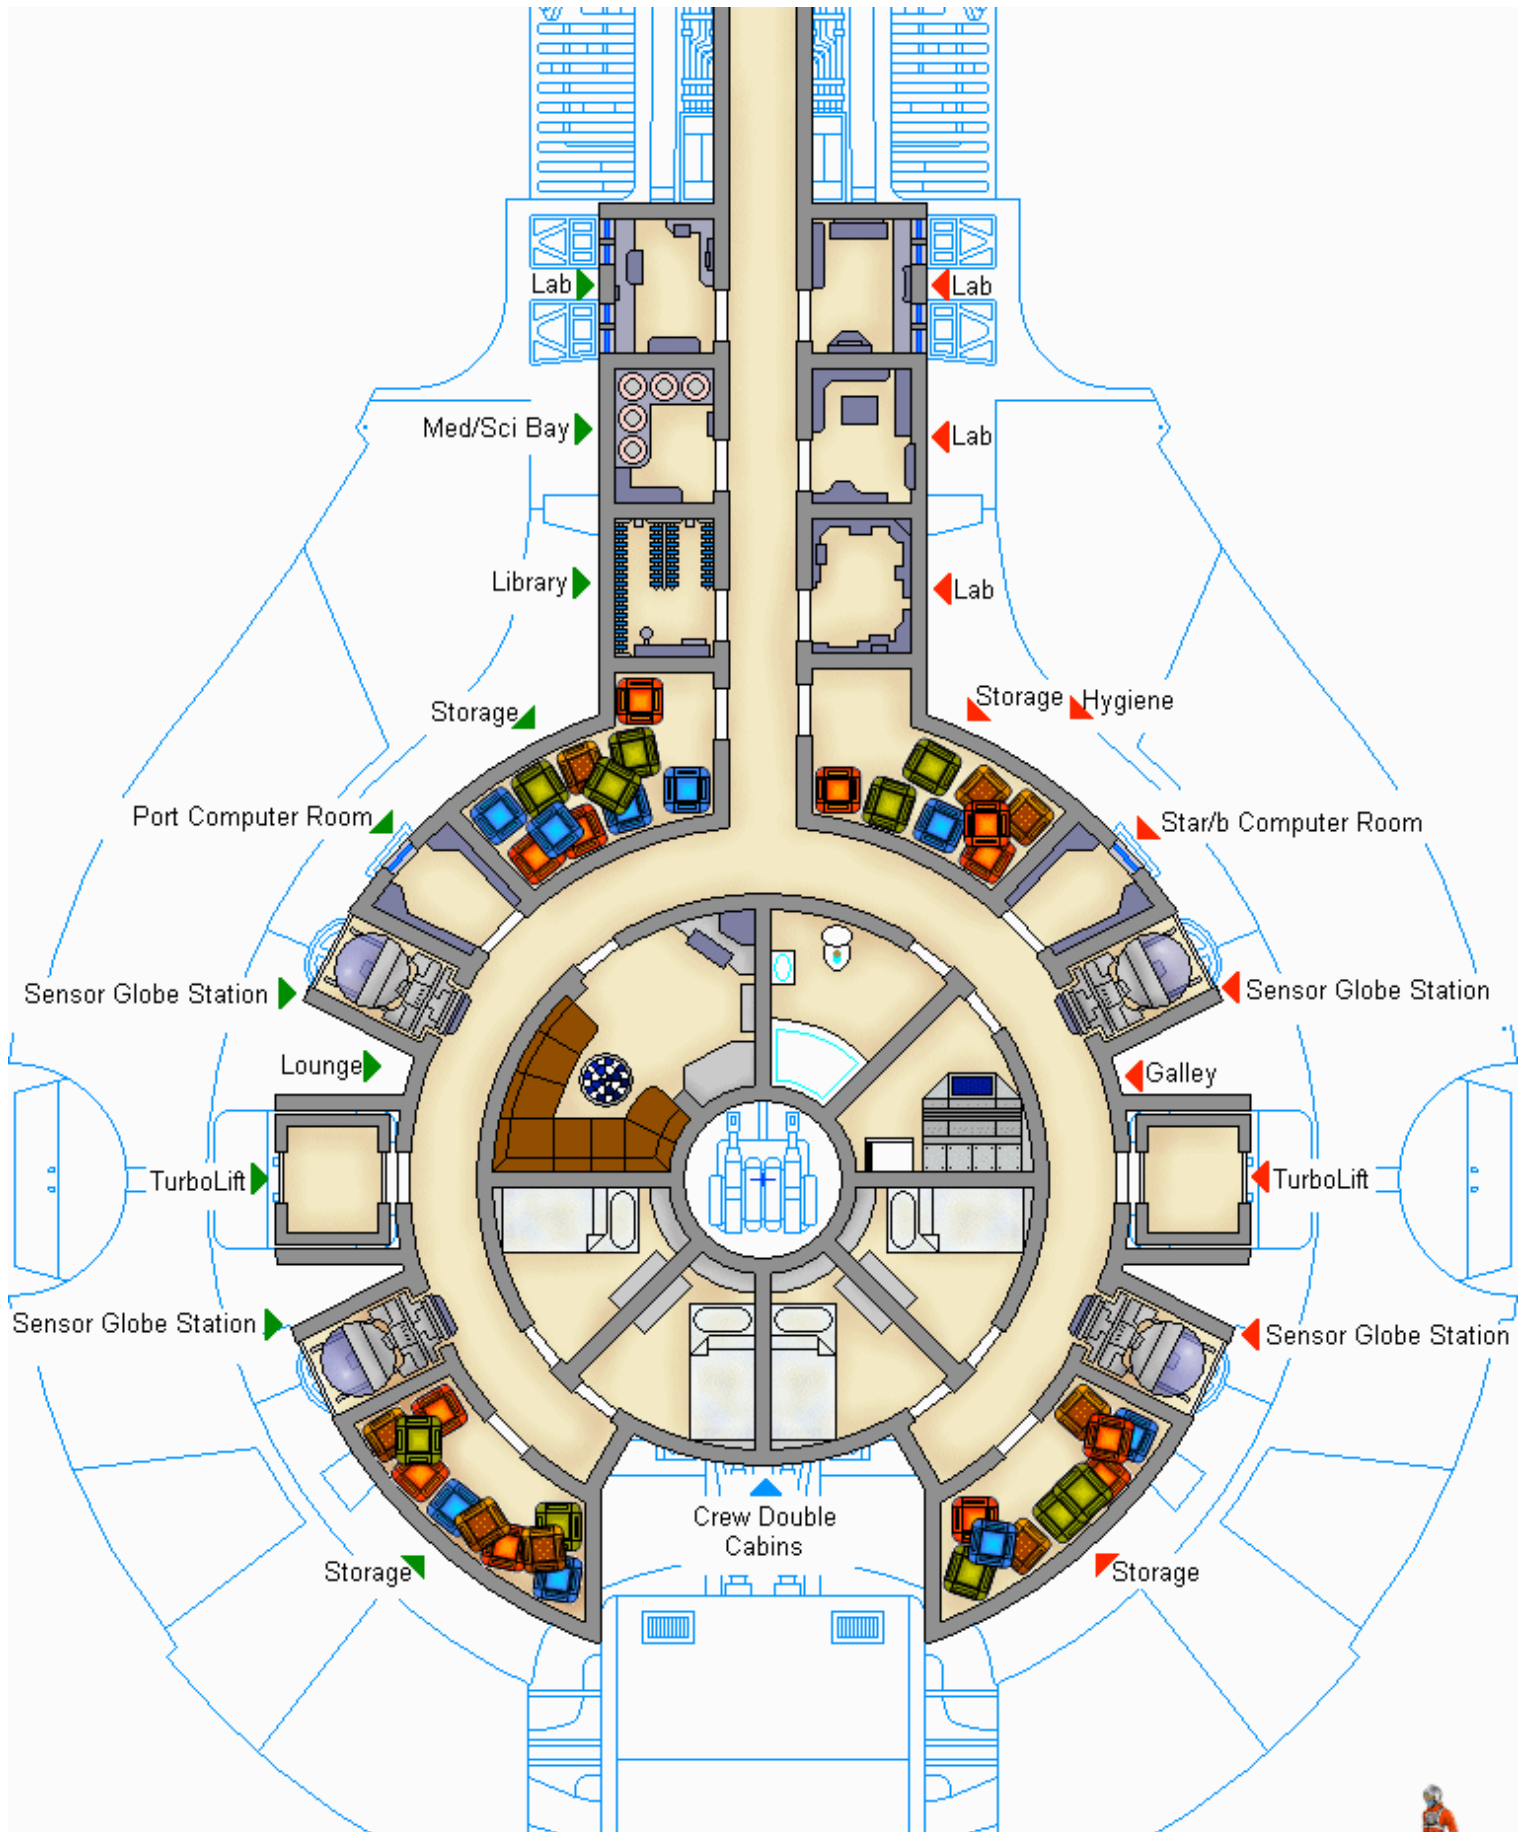

Loronar E9 Scout

A request from Jan Tolbara. I had to make a few minor adjustments to account for artistic greeblies on the original. The sensor globes are there because the round hatches visible on the outside are way too small to be either airlocks, hatches or loading ports.

Pilot (For Scale)

35.5 Pxl = 1 Meter