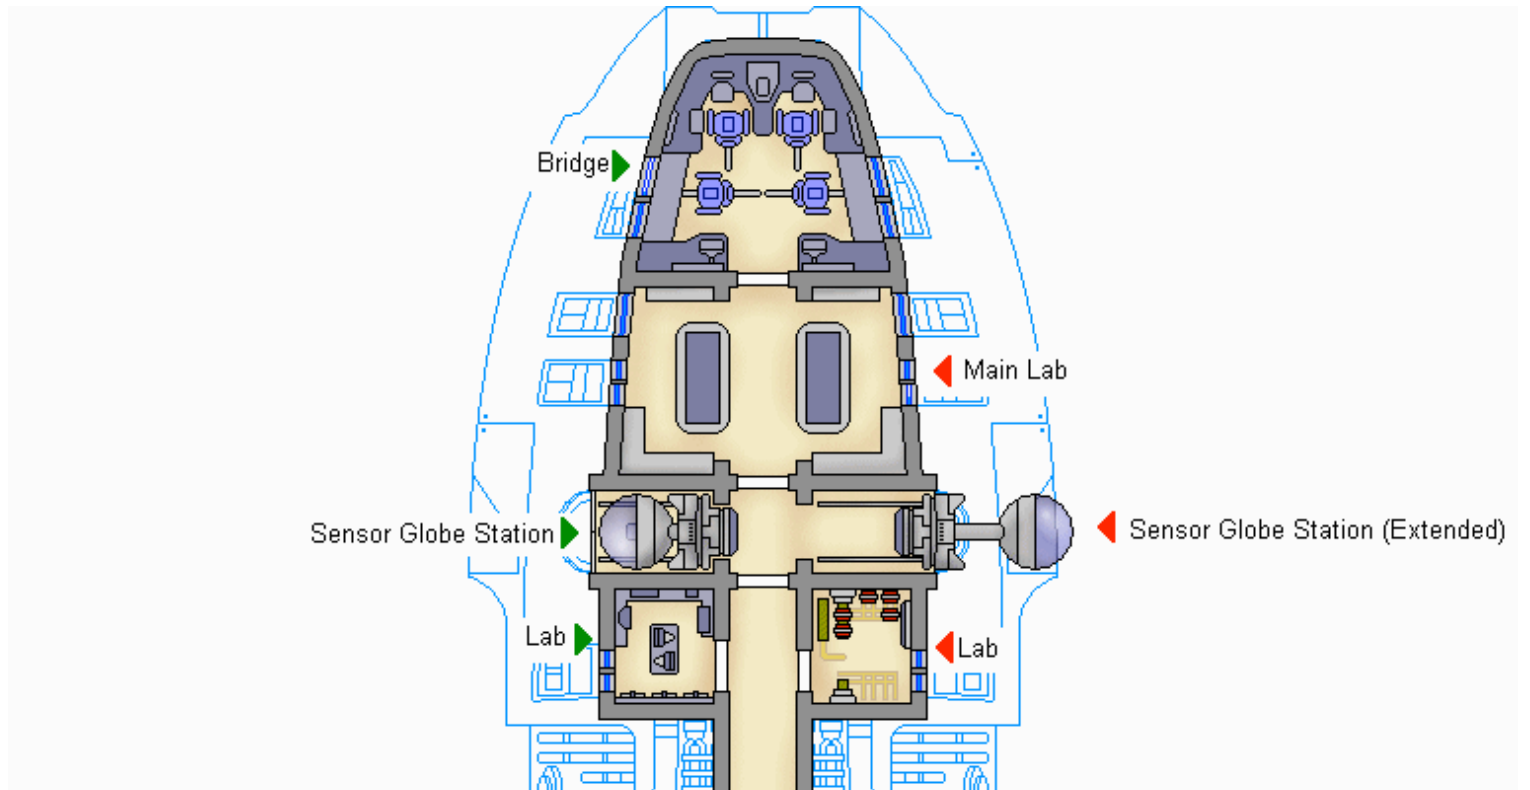

Loronar E9 Scout

A request from Jan Tolbara. I had to make a few minor adjustments to account for artistic greeblies on the original. The sensor globes are there because the round hatches visible on the outside are way too small to be either airlocks, hatches or loading ports.

Pilot (For Scale)

35.5 Pxl = 1 Meter