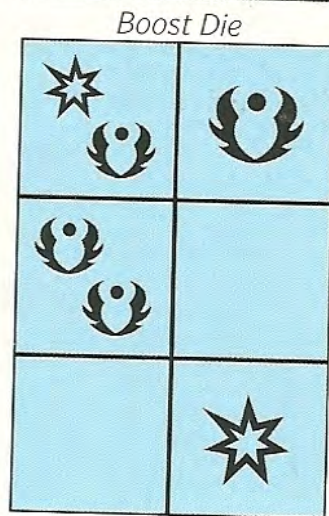

# DICE FACES

Presented below are images of all of the dice faces from the seven custom dice used in *Star Wars: Edge of the Empire*. These faces can be photocopied to sticker paper and attached—or simply copied to plain paper and glued—to plain six-sided, eight-sided, and twelve sided dice to create the dice necessary to play *Edge of the Empire*.