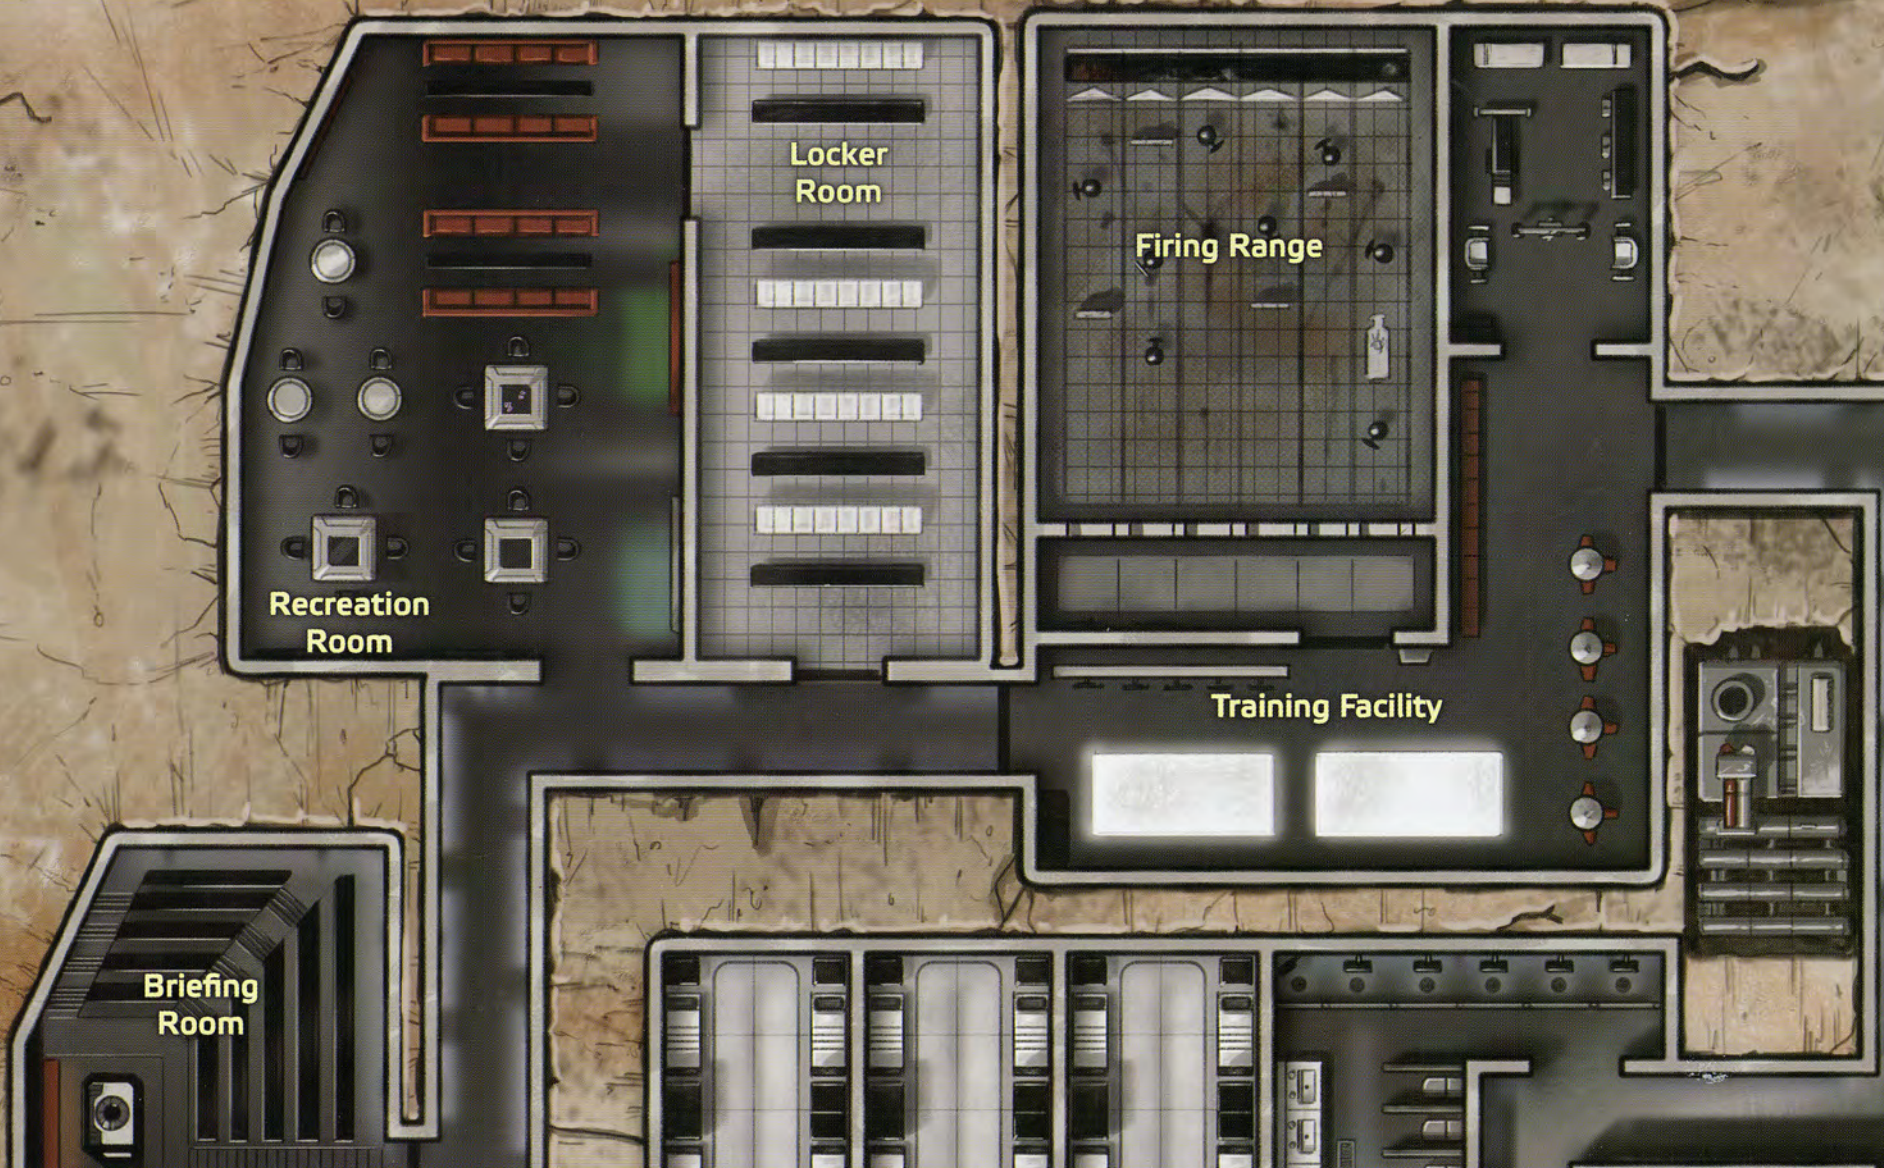

STAR WARS
AGE OF REBELLION
BEGINNER GAME

WHISPER BASE

Armory

Barracks

Control Center

Garage

Maintenance Entrance

Officers' Quarters

Main Generator

Kitchen

nce
e

The Nilos

Launch Pad

Officers' Quarters

Communications Room

Trash Compactor

Mess Hall

LAUNCH PAD

COMM TOWER

Sandbags

Comm
Dish

Blast Door

Communications
Array

Whisper
Base

STAR WARS
AGE OF
REBELLION
BEGINNER GAME

ONDERON JUNGLE

Ship
Wreckage

Comm Tower