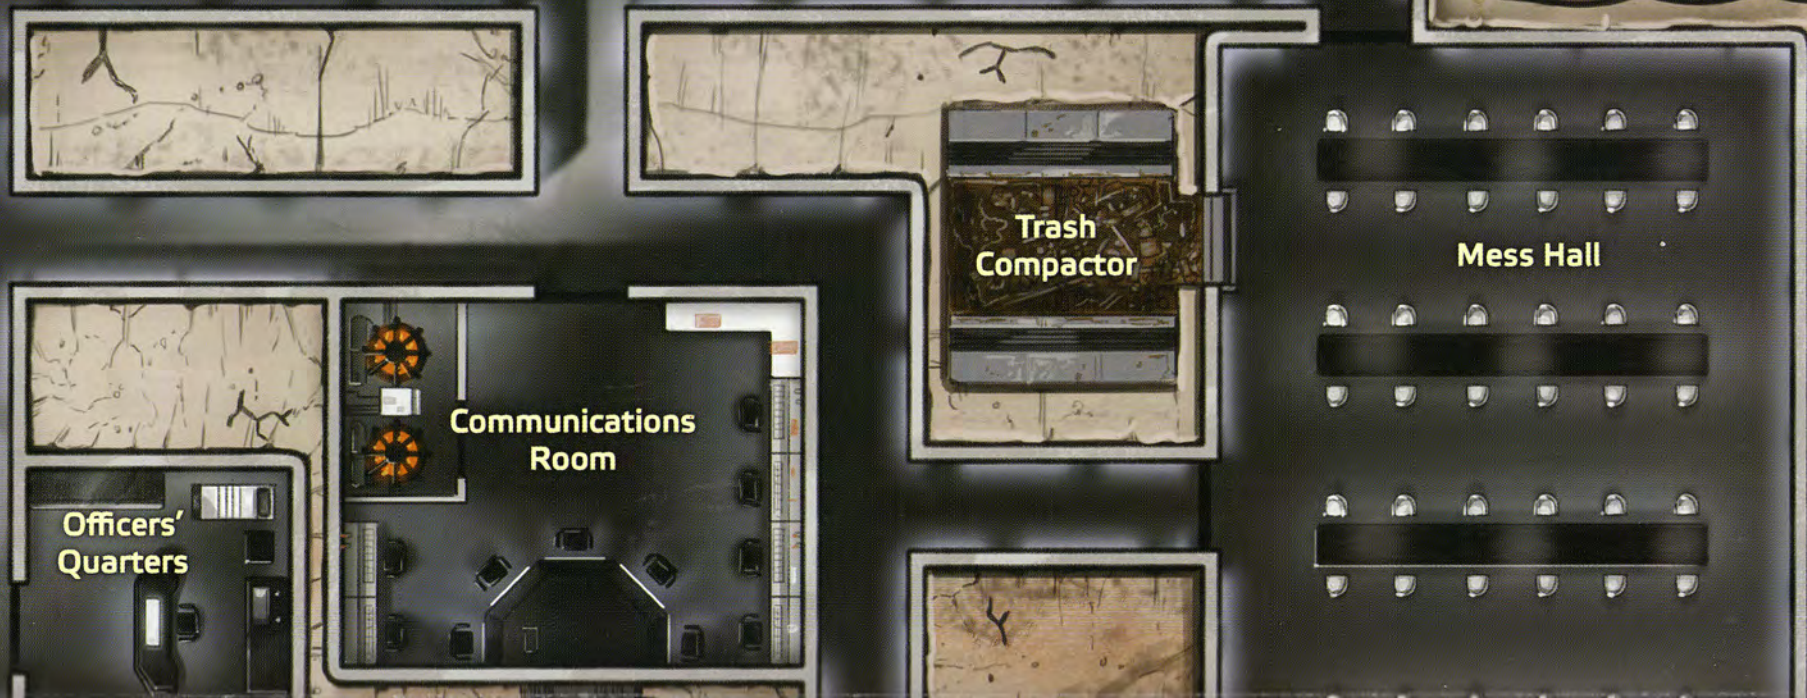

STAR WARS
AGE OF REBELLION
BEGINNER GAME

WHISPER BASE

Armory

Barracks

Control Center

Garage

Maintenance Entrance

Officers' Quarters

Main Generator

Kitchen

nce
e

The Nilos

Launch Pad

Officers' Quarters

Communications Room

Trash Compactor

Mess Hall

LAUNCH PAD

COMM TOWER

Sandbags

Comm
Dish

Blast Door

Communications
Array

Whisper
Base