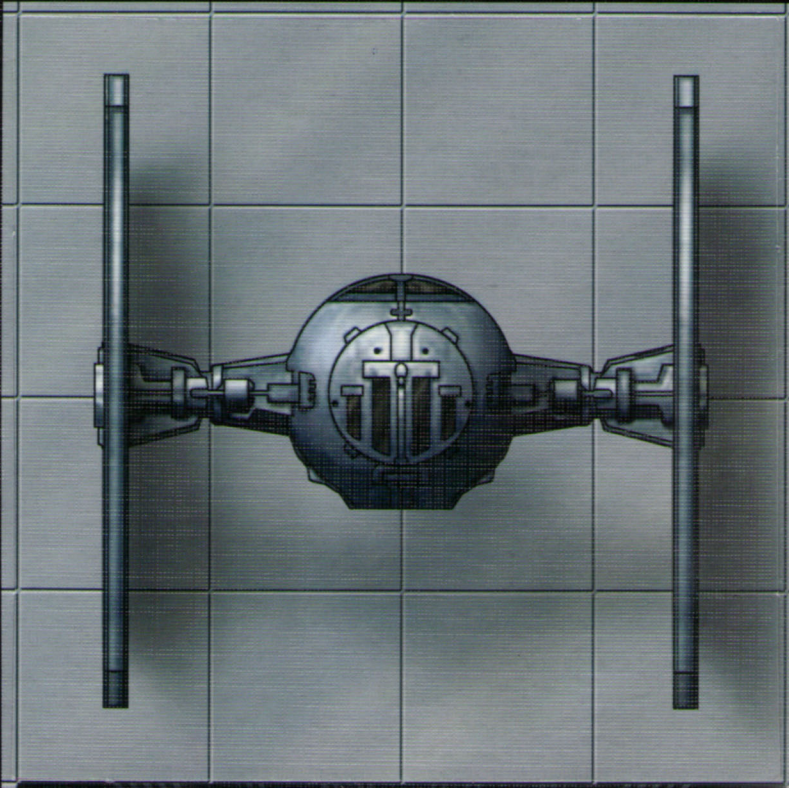

SW1

AGE 12+

STAR WARS™

GALAXY TILES™

**CUSTOMIZABLE TERRAIN FOR USE WITH
THE *STAR WARS*® *ROLEPLAYING GAME***

4A

**Sample
Complex 2**

**Sample
Complex 3**

BUILD YOUR OWN BASES AND BATTLESTATIONS

Your tabletop never looked better! Easy to set up and infinitely expandable, this pack of customizable terrain tiles allows you to create the epic *Star Wars* battles you want to play. Pick up additional packs to create larger, more elaborate installations!

This pack contains six durable, fully illustrated map grids, featuring rooms, corridors, and other terrain elements that you can use to make great *Star Wars*® *Roleplaying Game* encounters.

Product shown not to scale.