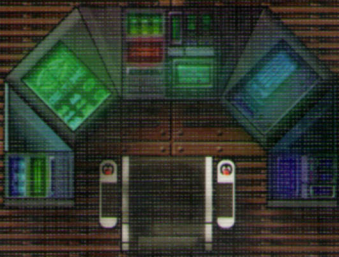

SW1

AGE 12+

STAR WARS™

GALAXY TILES™

**CUSTOMIZABLE TERRAIN FOR USE WITH
THE *STAR WARS*® *ROLEPLAYING GAME***

4A

**Sample
Complex 2**

**Sample
Complex 3**

BUILD YOUR OWN BASES AND BATTLESTATIONS

Your tabletop never looked better! Easy to set up and infinitely expandable, this pack of customizable terrain tiles allows you to create the epic *Star Wars* battles you want to play. Pick up additional packs to create larger, more elaborate installations!

This pack contains six durable, fully illustrated map grids, featuring rooms, corridors, and other terrain elements that you can use to make great *Star Wars*® *Roleplaying Game* encounters.

Product shown not to scale.