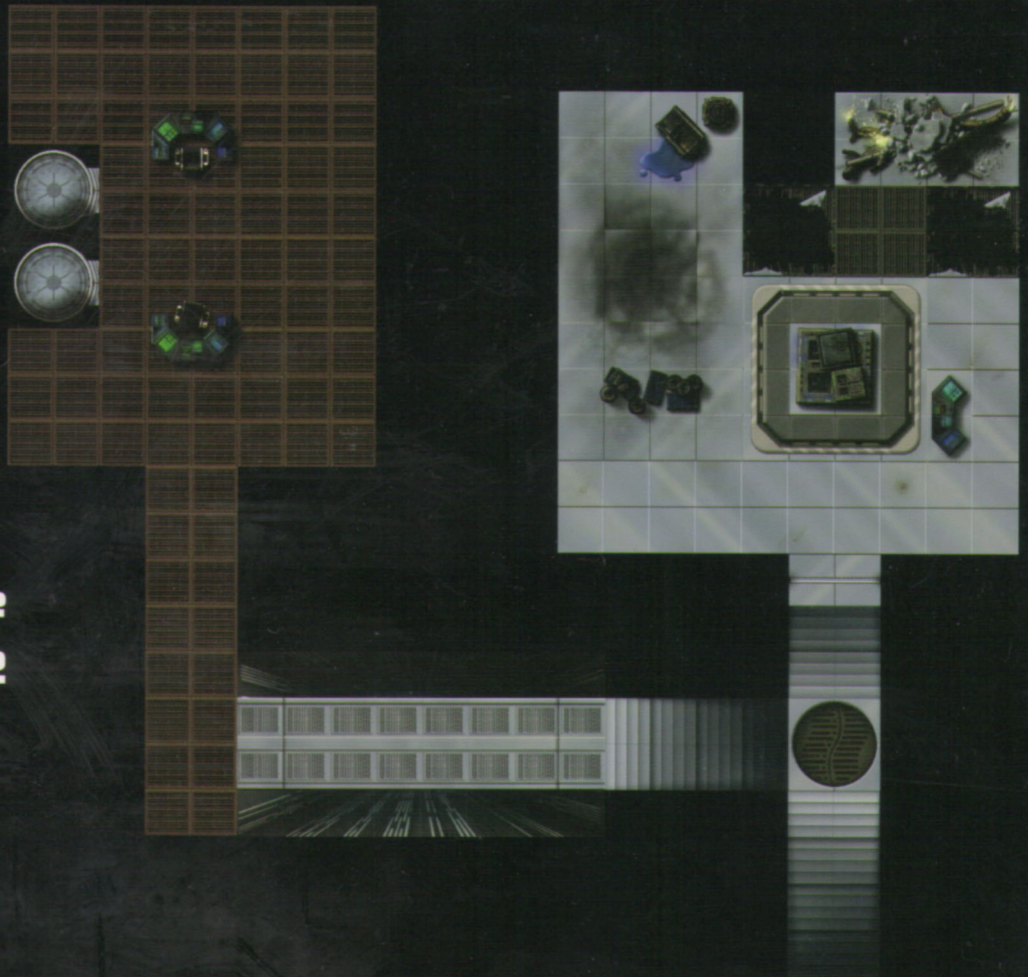

SW1

AGE 12+

STAR WARS™

GALAXY TILES™

**CUSTOMIZABLE TERRAIN FOR USE WITH
THE *STAR WARS*® *ROLEPLAYING GAME***

4A

**Sample
Complex 2**

**Sample
Complex 3**

BUILD YOUR OWN BASES AND BATTLESTATIONS

Your tabletop never looked better! Easy to set up and infinitely expandable, this pack of customizable terrain tiles allows you to create the epic *Star Wars* battles you want to play. Pick up additional packs to create larger, more elaborate installations!

This pack contains six durable, fully illustrated map grids, featuring rooms, corridors, and other terrain elements that you can use to make great *Star Wars*® *Roleplaying Game* encounters.

Product shown not to scale.