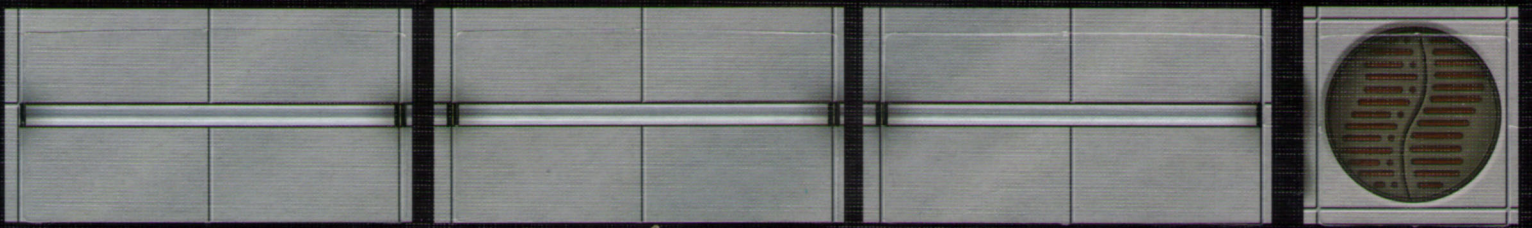

SW1

AGE 12+

STAR WARS™

GALAXY TILES™

**CUSTOMIZABLE TERRAIN FOR USE WITH
THE *STAR WARS*® *ROLEPLAYING GAME***

4A

**Sample
Complex 2**

**Sample
Complex 3**

BUILD YOUR OWN BASES AND BATTLESTATIONS

Your tabletop never looked better! Easy to set up and infinitely expandable, this pack of customizable terrain tiles allows you to create the epic *Star Wars* battles you want to play. Pick up additional packs to create larger, more elaborate installations!

This pack contains six durable, fully illustrated map grids, featuring rooms, corridors, and other terrain elements that you can use to make great *Star Wars*® *Roleplaying Game* encounters.

Product shown not to scale.