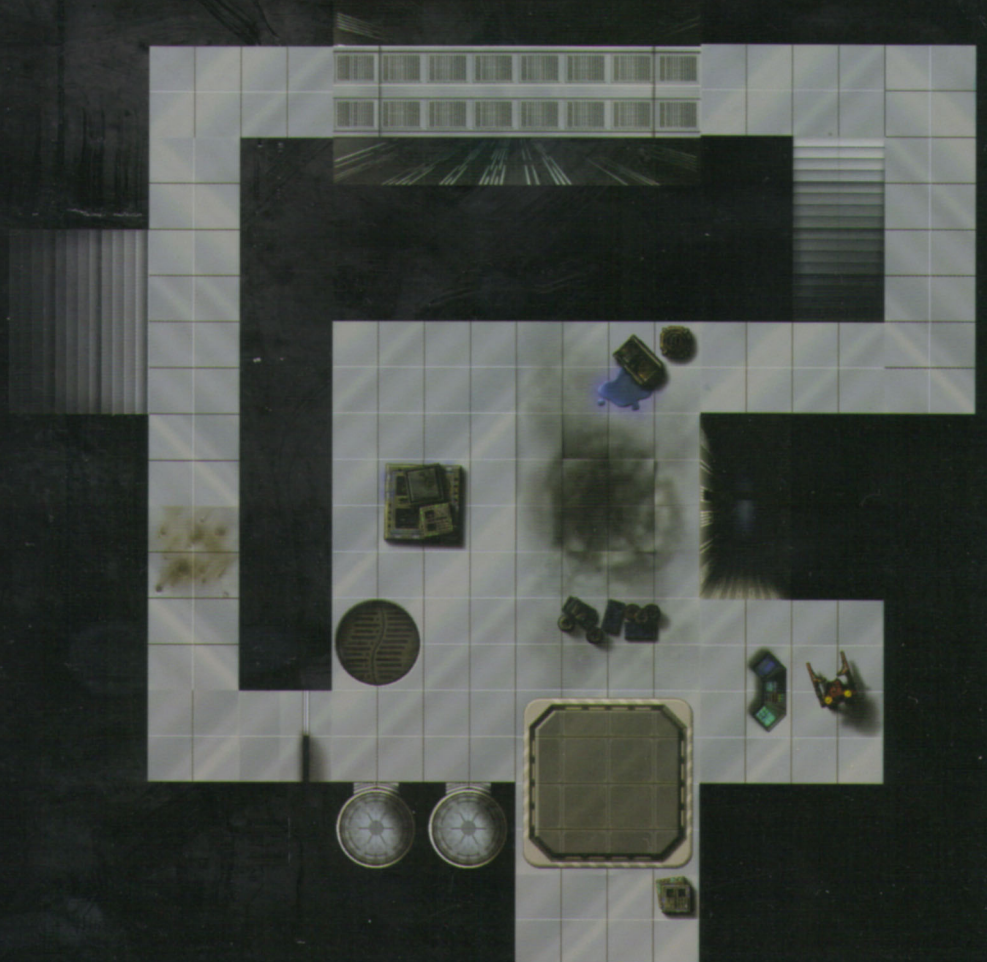

SW1

AGE 12+

STAR WARS™

GALAXY TILES™

**CUSTOMIZABLE TERRAIN FOR USE WITH
THE *STAR WARS*® *ROLEPLAYING GAME***

4A

**Sample
Complex 2**

**Sample
Complex 3**

BUILD YOUR OWN BASES AND BATTLESTATIONS

Your tabletop never looked better! Easy to set up and infinitely expandable, this pack of customizable terrain tiles allows you to create the epic *Star Wars* battles you want to play. Pick up additional packs to create larger, more elaborate installations!

This pack contains six durable, fully illustrated map grids, featuring rooms, corridors, and other terrain elements that you can use to make great *Star Wars*® *Roleplaying Game* encounters.

Product shown not to scale.