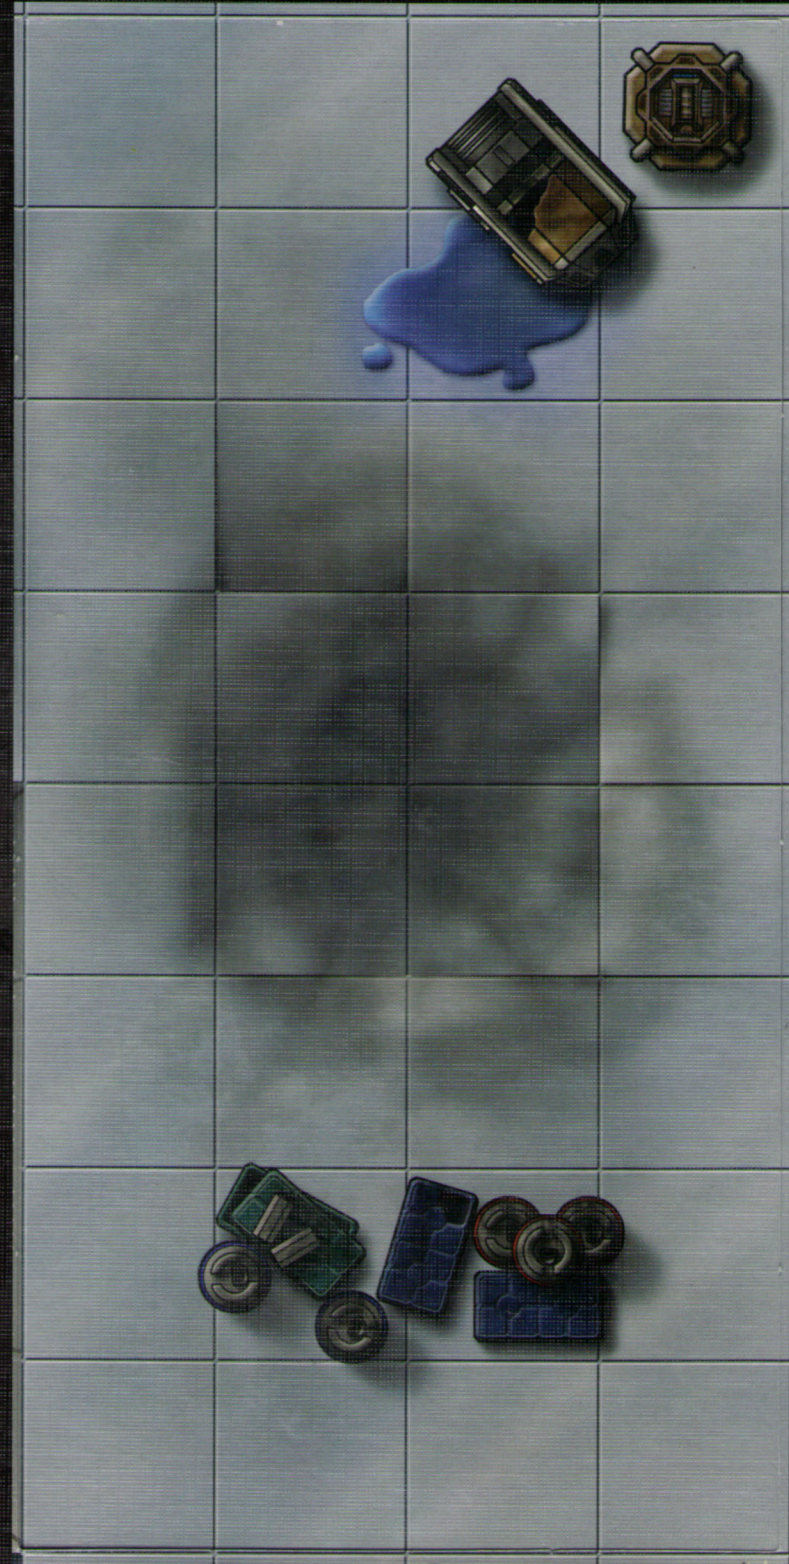

SW1

AGE 12+

STAR WARS™

GALAXY TILES™

**CUSTOMIZABLE TERRAIN FOR USE WITH
THE *STAR WARS*® *ROLEPLAYING GAME***

4A

**Sample
Complex 2**

**Sample
Complex 3**

BUILD YOUR OWN BASES AND BATTLESTATIONS

Your tabletop never looked better! Easy to set up and infinitely expandable, this pack of customizable terrain tiles allows you to create the epic *Star Wars* battles you want to play. Pick up additional packs to create larger, more elaborate installations!

This pack contains six durable, fully illustrated map grids, featuring rooms, corridors, and other terrain elements that you can use to make great *Star Wars*® *Roleplaying Game* encounters.

Product shown not to scale.