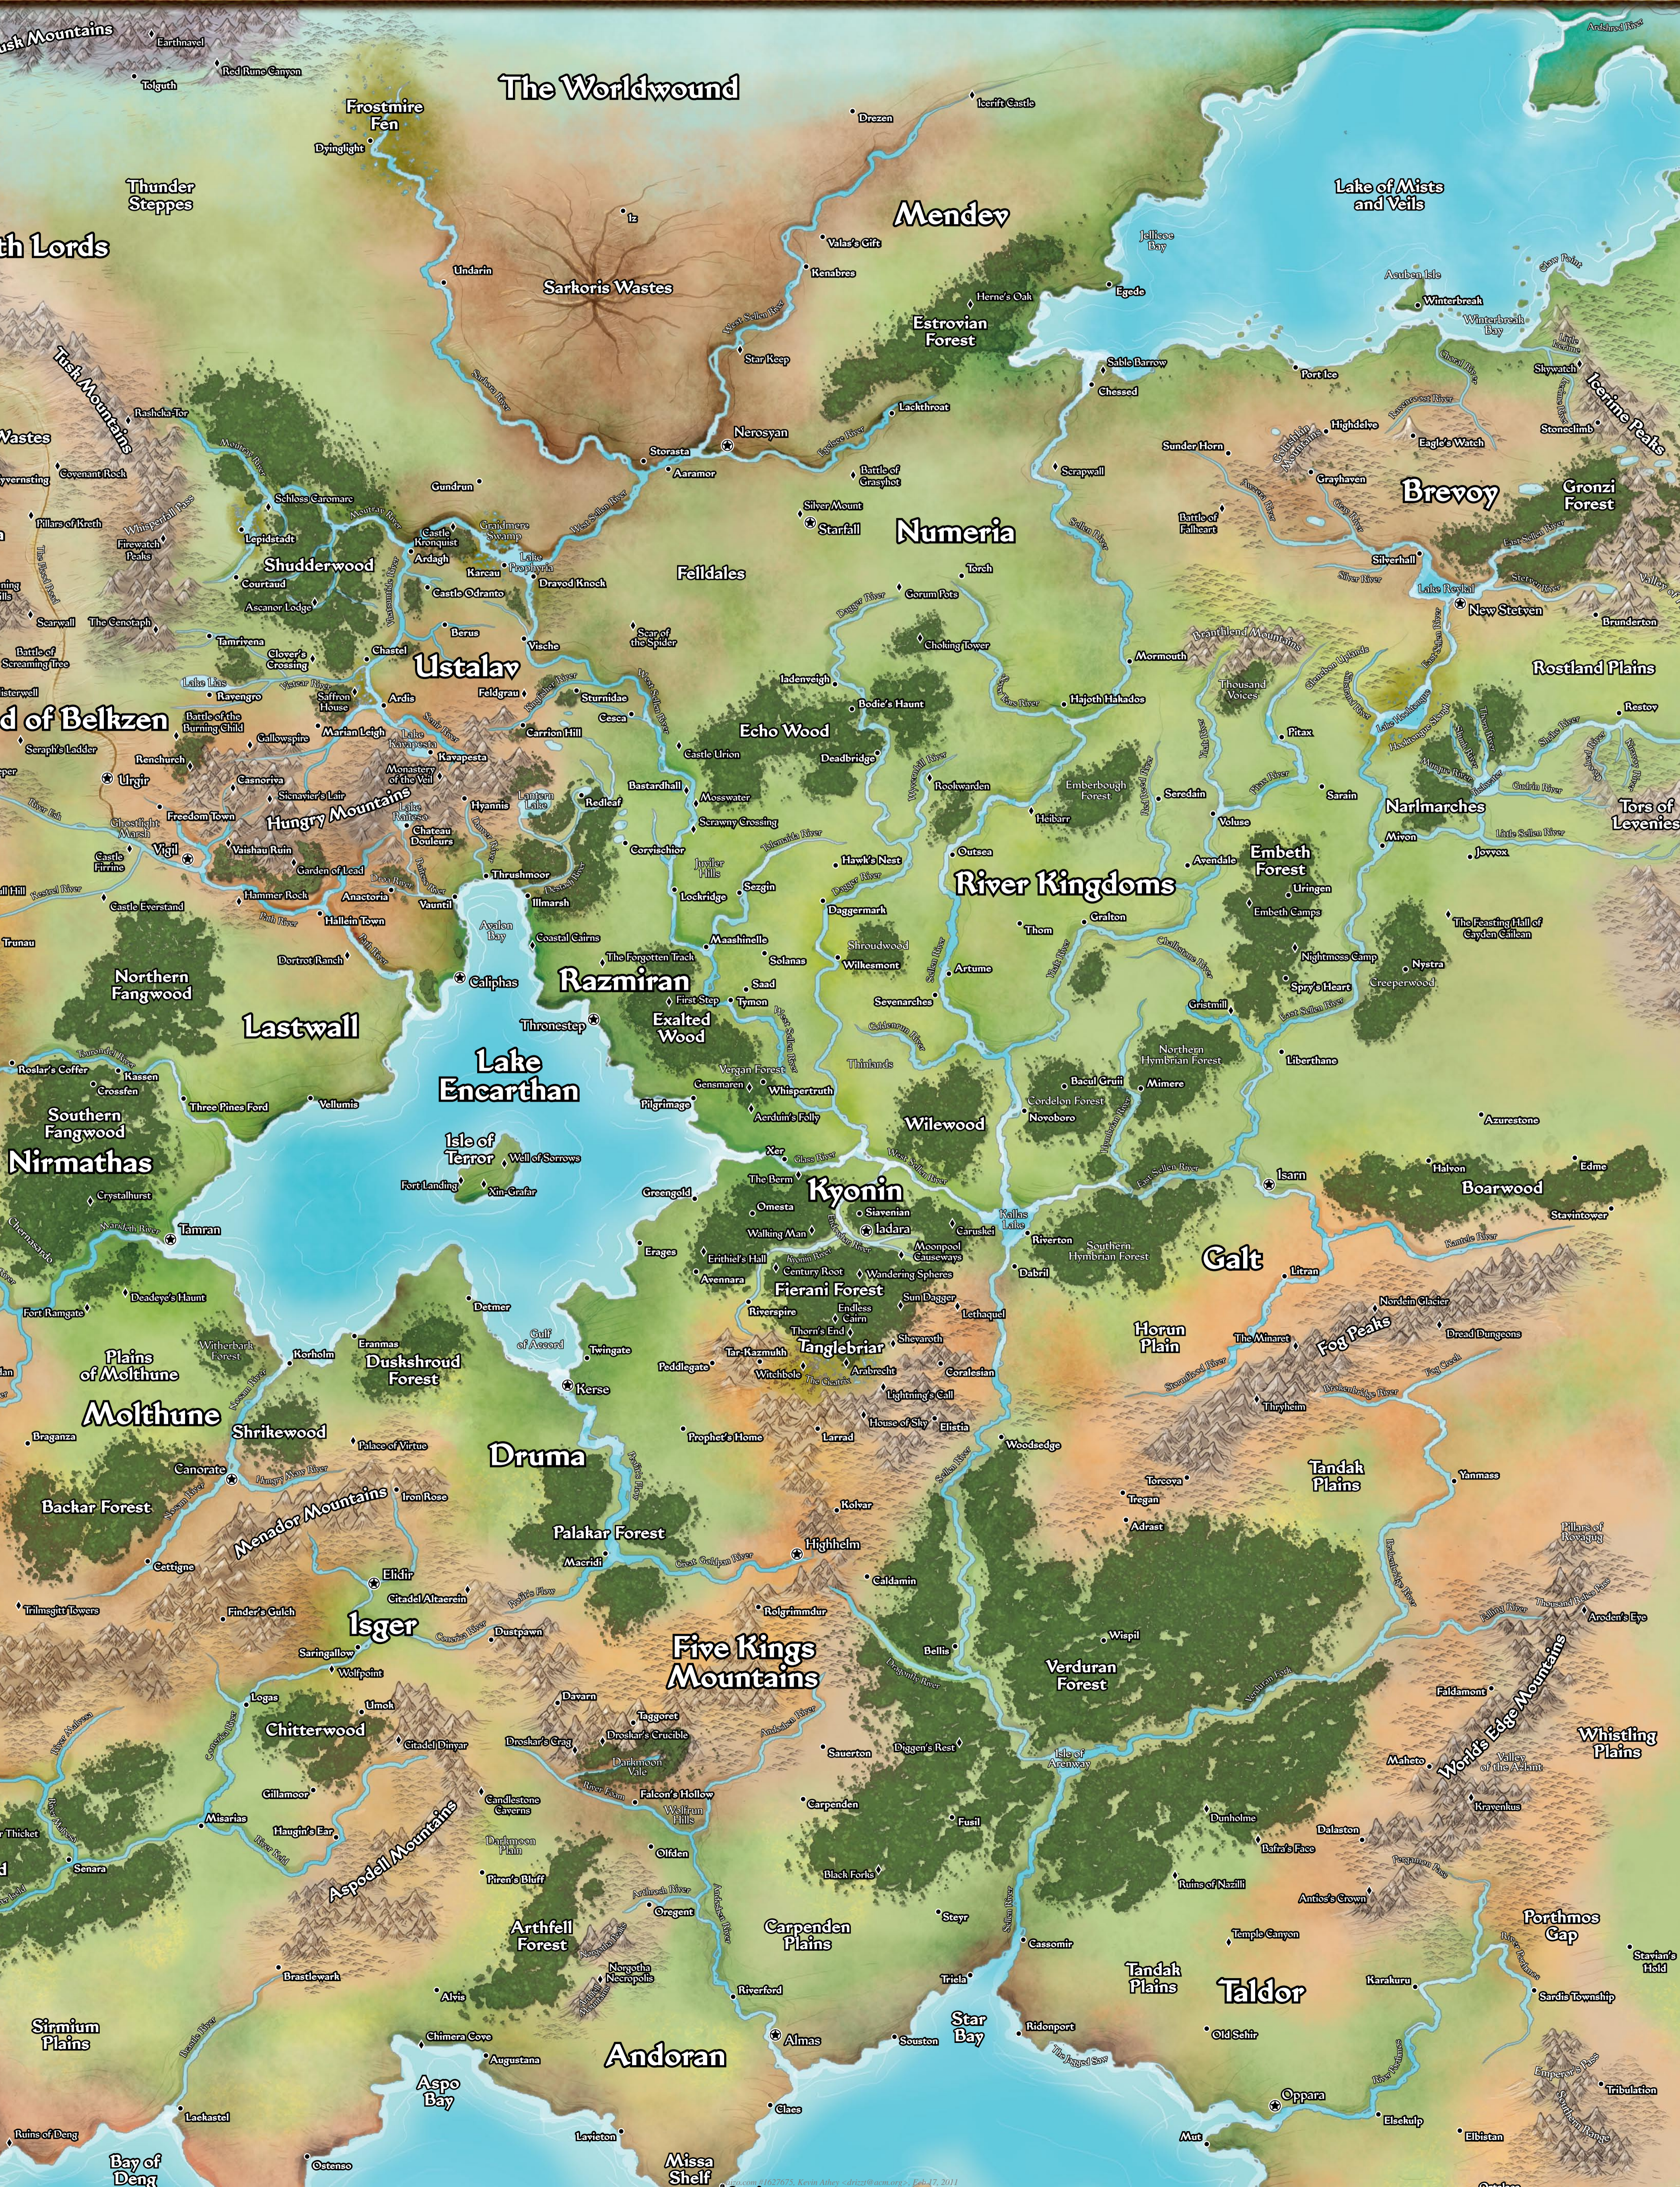

PATHFINDER **CAMPAIGN SETTING™**

INNER SEA POSTER MAP FOLIO

Cartography by Rob Lazzaretti

PATHFINDER

CAMPAIGN SETTING

© 2011, Paizo Publishing, LLC

Inner Sea Region

Arcadian Ocean

Mediogakti Island

Eye of Abendego

Rahadoun

Sodden Lands

The Shackles

Mwangi Expanse

Motaku Isle

Rechiend's Plains

Capital

Town

Site

Badlands

Canyon

Cliffs

Legend

- 
Desert
- 
Forest
- 
Glacier
- 
Grasslands
- 
Hills
- 
Mountains
- 
Swamp

ONE WORLD, COUNTLESS ADVENTURES

See the Inner Sea as you never have before! Discover adventures you never knew existed and make your mark on the Pathfinder Campaign Setting with the *Inner Sea Poster Map Folio*! This enormous mega-map depicts the Inner Sea region of Golarion, the thrilling heart of the Pathfinder Campaign Setting. Four quadrant posters form a comprehensive view of the Inner Sea region, measuring 3-1/2 feet wide by over 5 feet tall—that's almost 20 square feet of adventure! Distinct and easy to read tags mark hundreds of towns, villages, castles, dungeons, and other intriguing locations drawn from the complete catalogue of Pathfinder offerings to date. Check out every locale in the encyclopedic *Inner Sea World Guide*, as well as key sites from Pathfinder Adventure Paths, Pathfinder Modules, and Golarion's history and current events, all revealed as never before. Printed on durable, high-quality paper, this invaluable world reference will endure campaign after campaign. With the *Inner Sea Poster Map Folio*, a world of countless adventures, innumerable dangers, and endless possibilities is yours to explore!