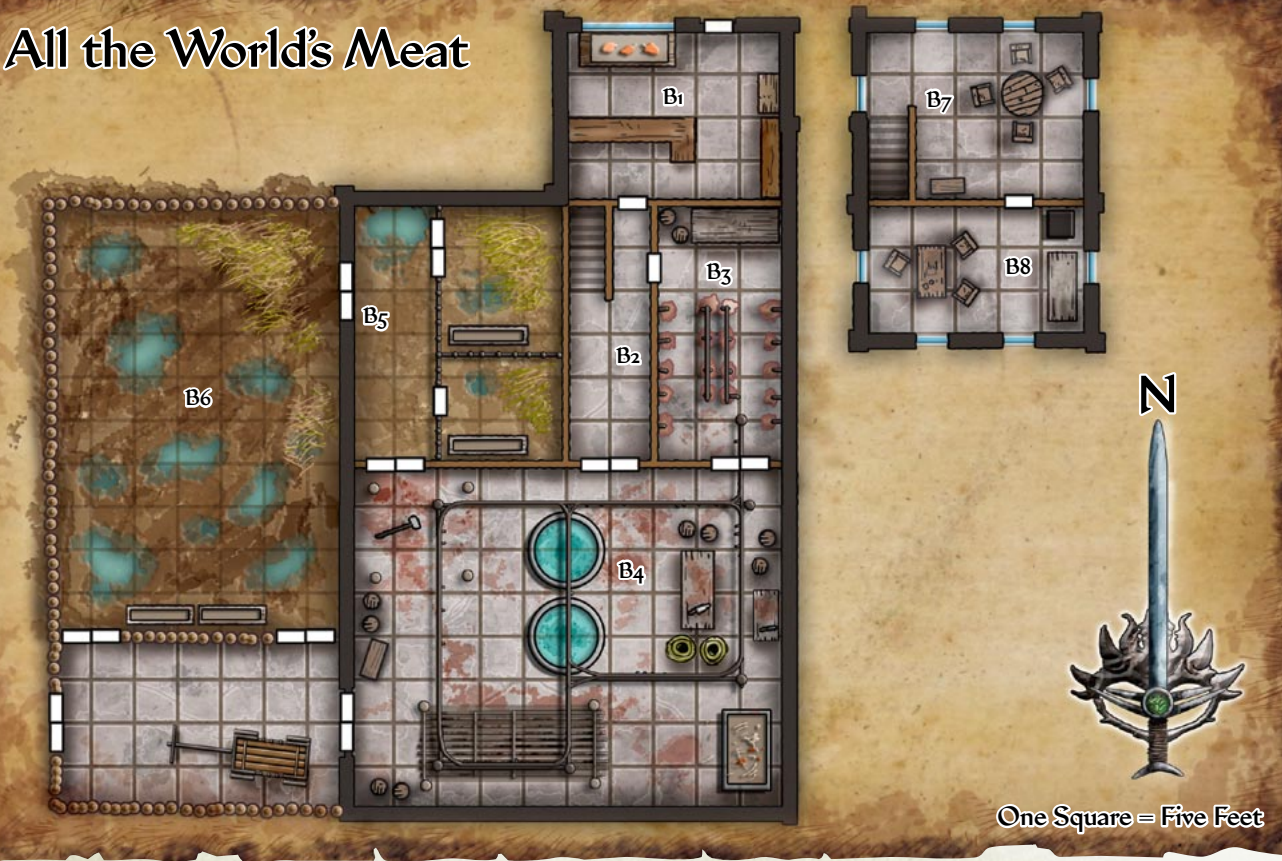

All the World's Meat