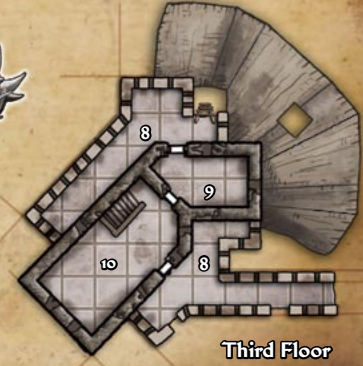

# Shoanti Camp

One square = 10 feet

One square = 5 feet

# Barbican Gate

First Floor

Second Floor

Third Floor

One square = 10 feet