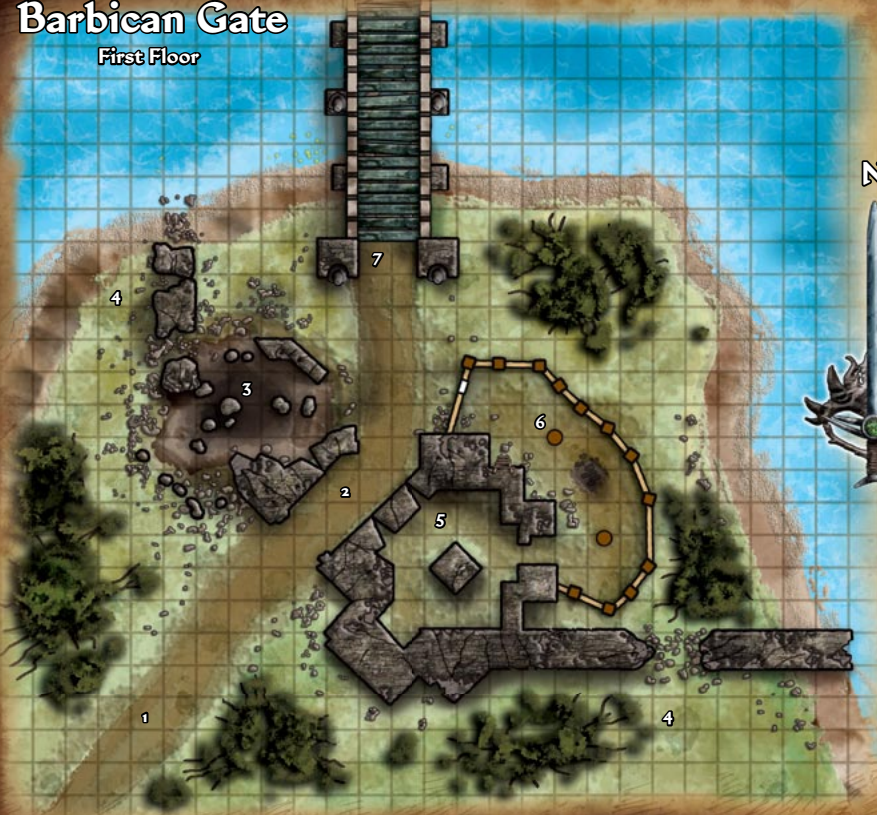

Barbican Gate

First Floor

Second Floor