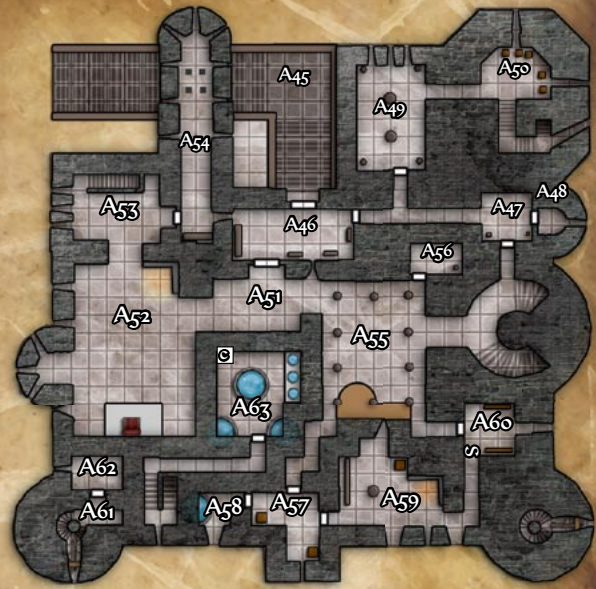

# CASTLE KORVOSA

Thassilonian Dungeon

Keep Ground Floor

Side View of Castle Korvosa

Keep First Floor

Keep Second Floor

Keep Third Floor

Keep Fourth Floor

one square = 5 feet

## Second Level

## The Sunken Queen