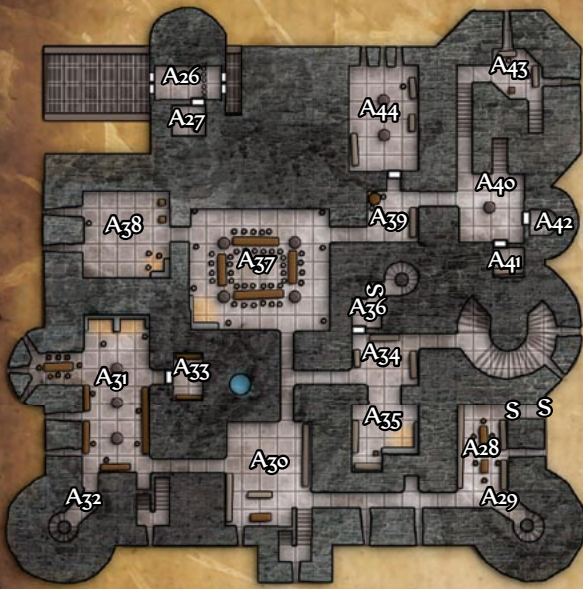

# CASTLE KORVOSA

Thassilonian Dungeon

Keep Ground Floor

Side View of Castle Korvosa

Keep First Floor

Keep Second Floor

Keep Third Floor

Keep Fourth Floor

one square = 5 feet

## Second Level