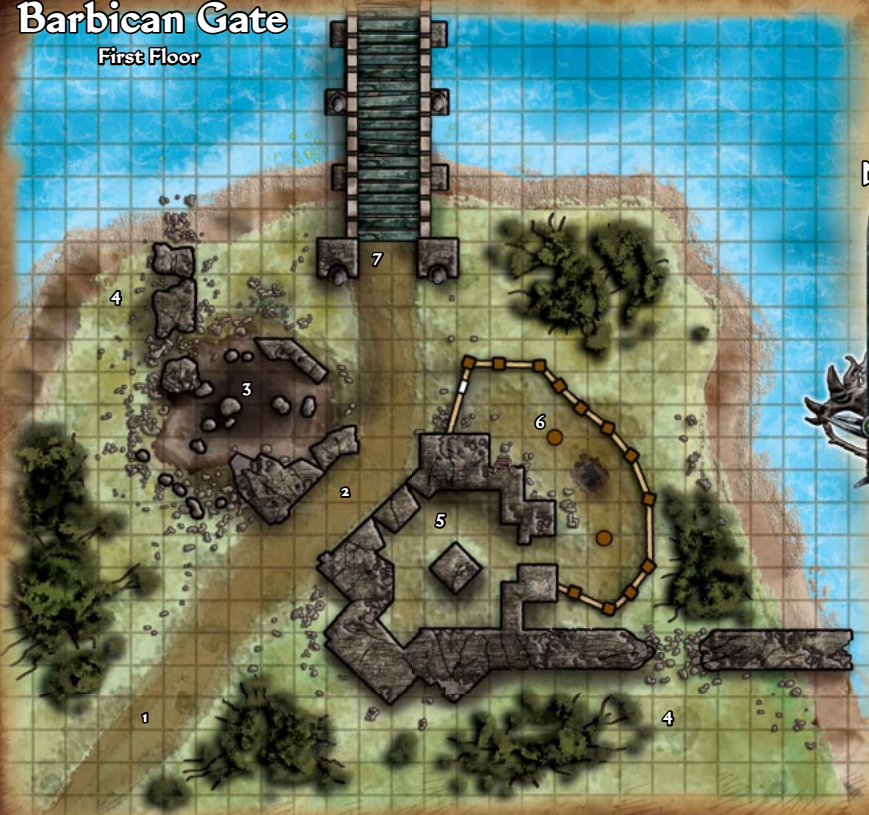

# Barbican Gate

First Floor

Second Floor

Third Floor

One square = 10 feet

# SCARWALL

DONJON/STAR TOWER ROOF

One Square = 10 feet

# SCARWALL CAVERNS

# SCARWALL