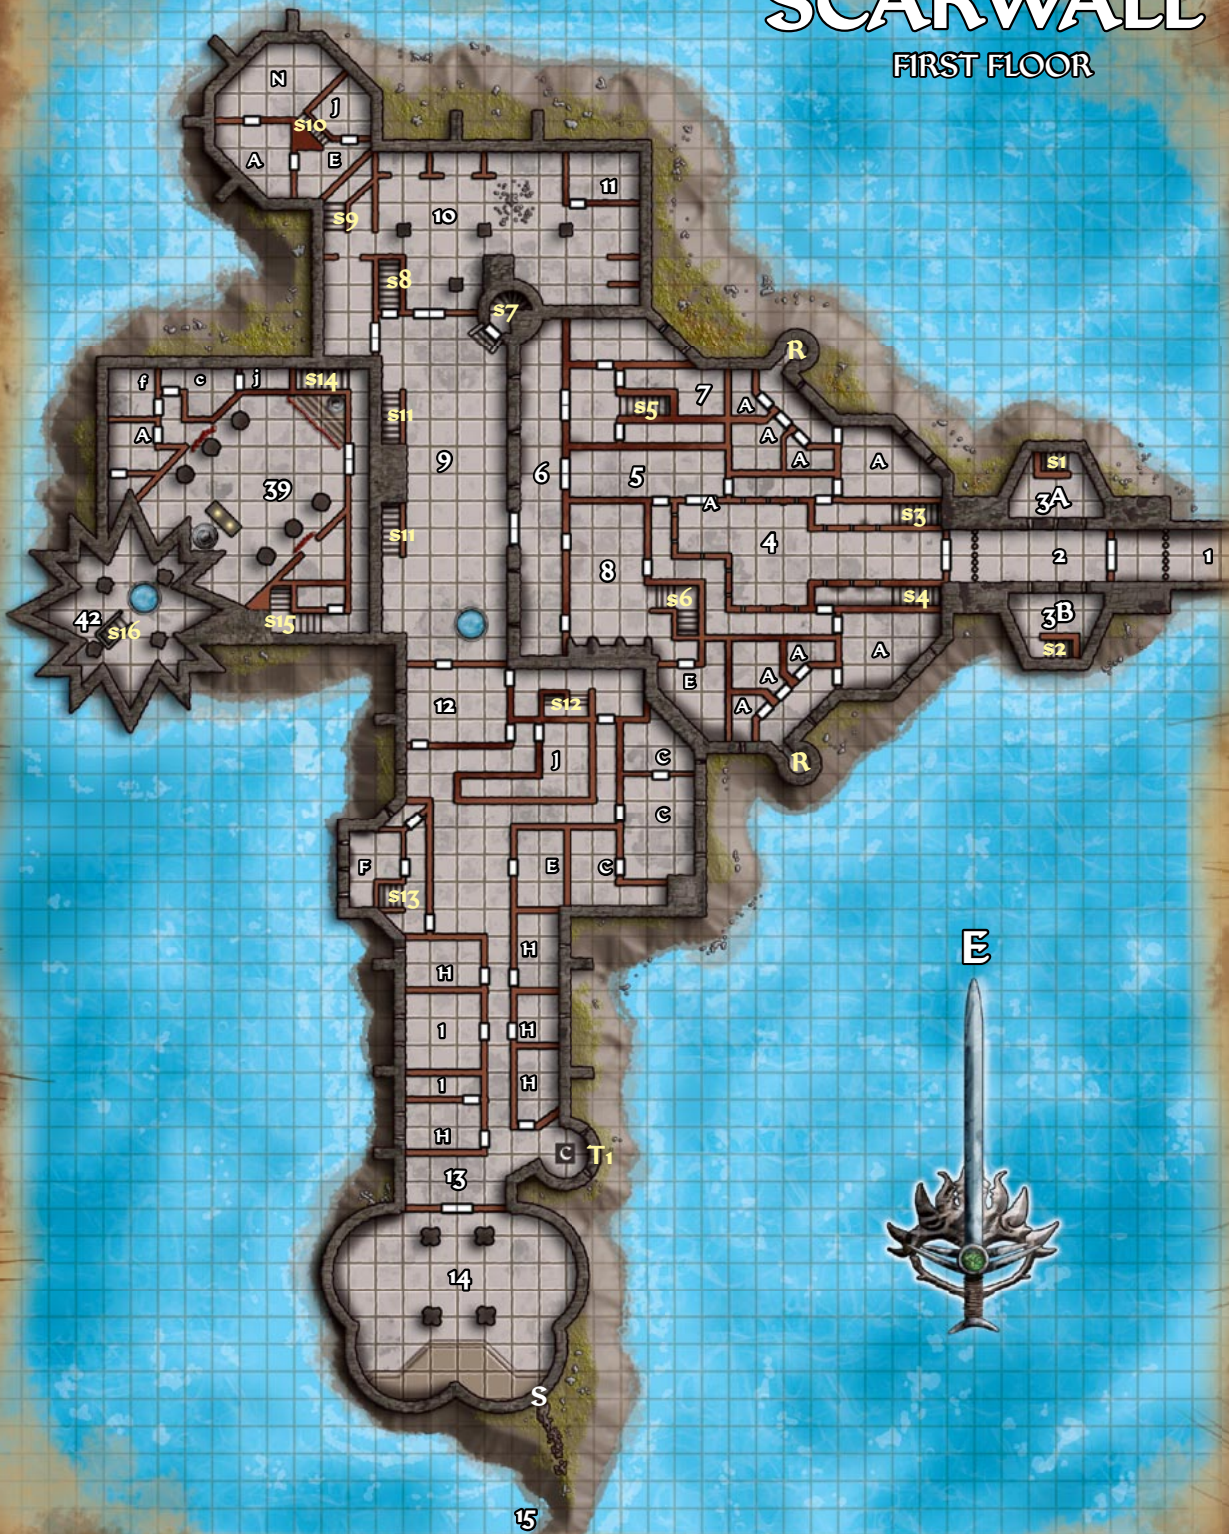

SCARWALL

FIRST FLOOR

One Square = 10 feet