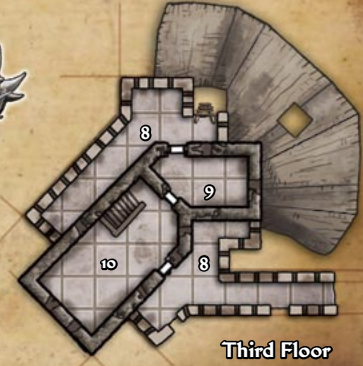

# Barbican Gate

First Floor

Second Floor

Third Floor

One square = 10 feet

# SCARWALL

DONJON/STAR TOWER ROOF

One Square = 10 feet

# SCARWALL CAVERNS