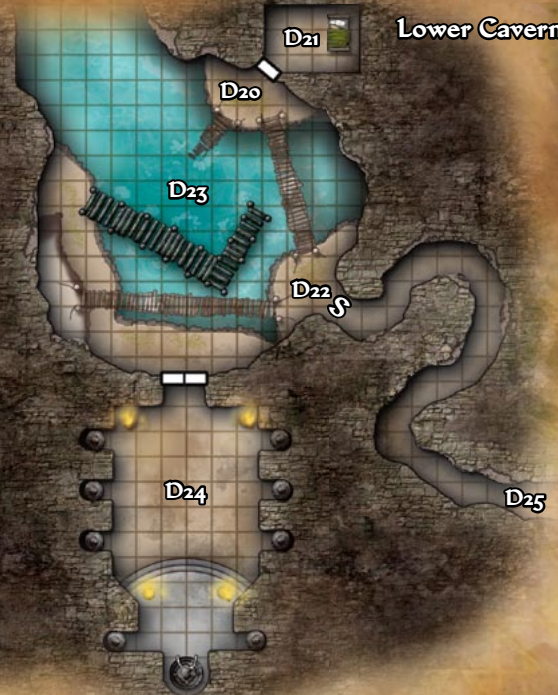

Vencarlo's Home

One Square = Five Feet

The Artist's Lair

One Square = Five Feet

Pilt's Palace

Arkona Palace

Ground Floor

Upper Floor

One Square = Five Feet

Upper Caverns

Lower Caverns

One Square = Five Feet

Arkona Dungeon

One Square = Five Feet

Shoanti Camp

One square = 10 feet