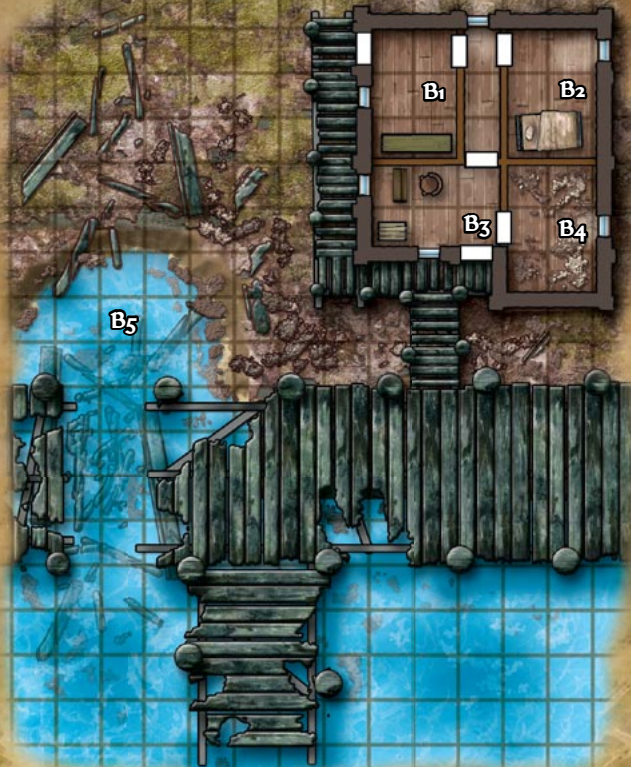

Vencarlo's Home

One Square = Five Feet

The Artist's Lair

One Square = Five Feet

Pilt's Palace

Arkona Palace

Ground Floor

Upper Floor

One Square = Five Feet

Upper Caverns

Lower Caverns

One Square = Five Feet

Arkona Dungeon

One Square = Five Feet

Shoanti Camp

One square = 10 feet