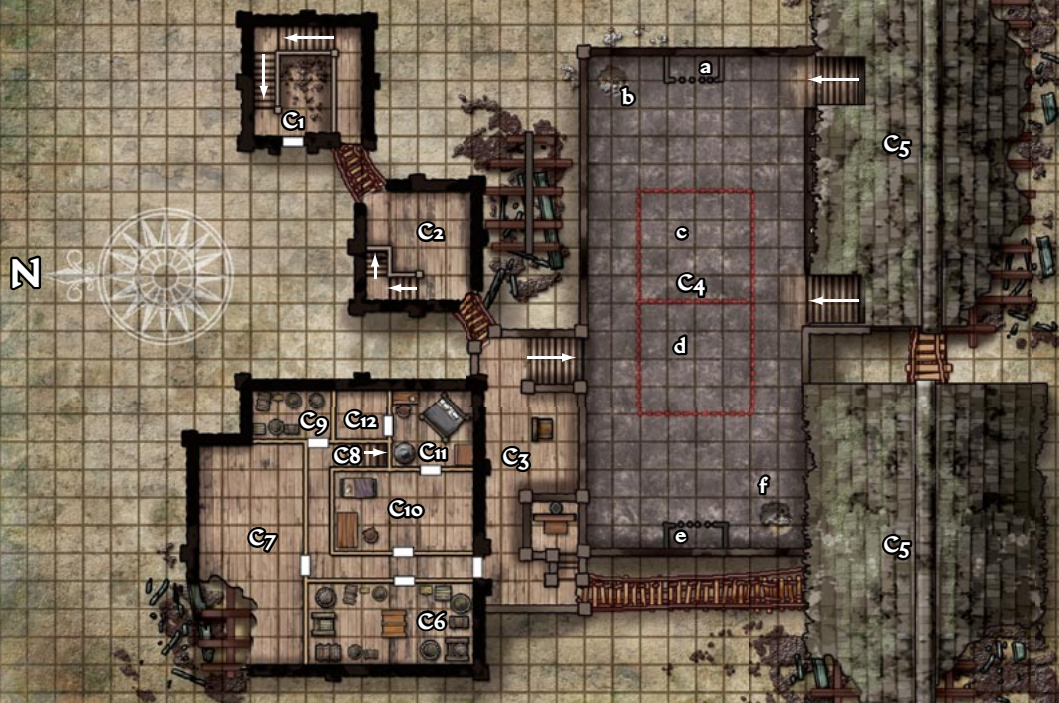

Vencarlo's Home

One Square = Five Feet

The Artist's Lair

One Square = Five Feet

Pilt's Palace

Arkona Palace

Ground Floor

Upper Floor

One Square = Five Feet

Upper Caverns

Lower Caverns

One Square = Five Feet

Arkona Dungeon

One Square = Five Feet

Shoanti Camp

One square = 10 feet