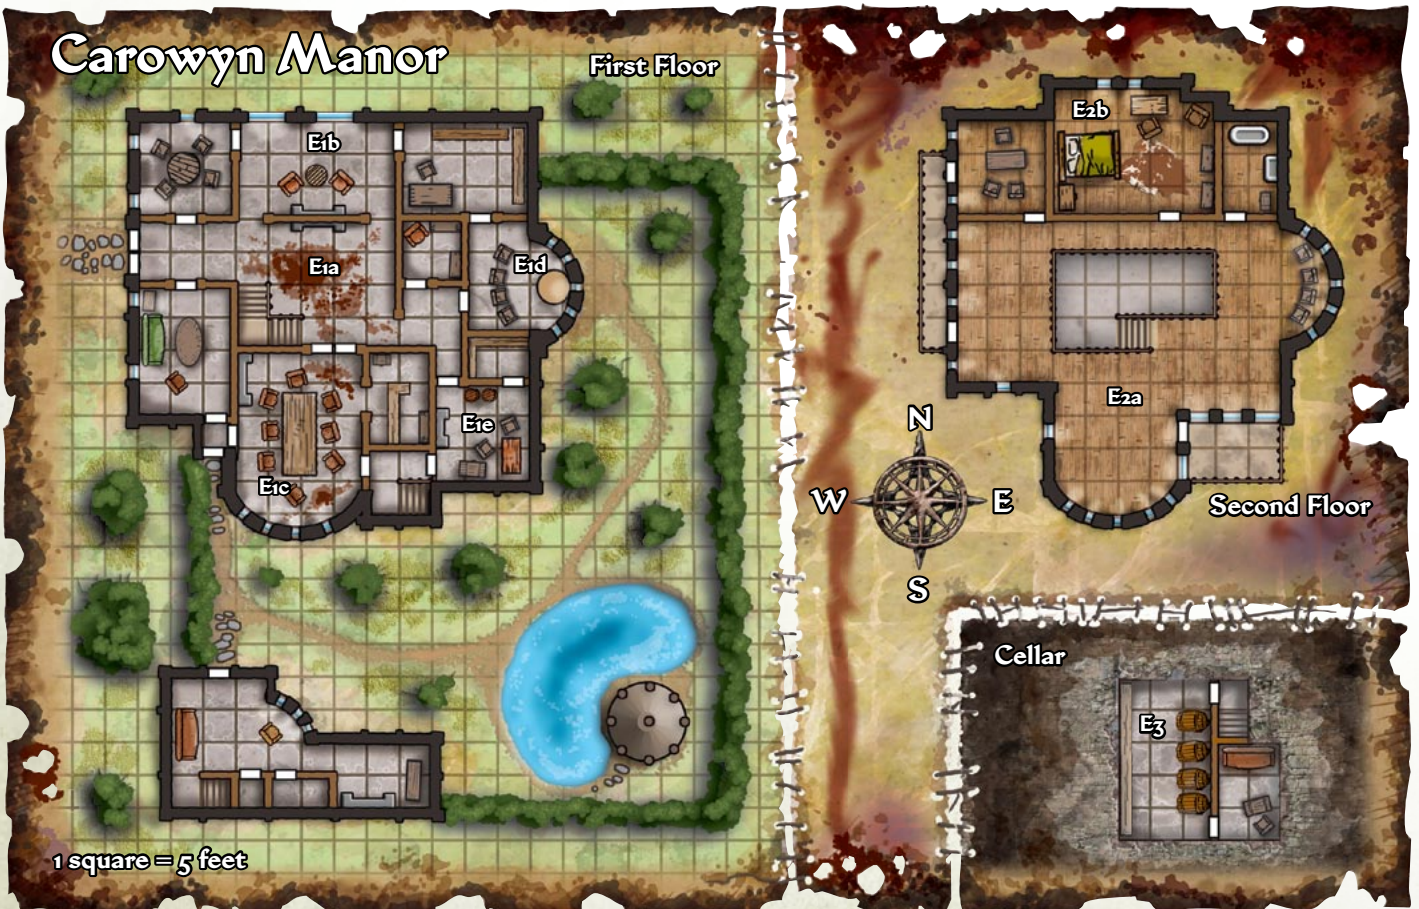

Racker's Alley and Giotorri's Toys

Lavender and Vendra's Apartment

Graveyard

Guardpost

Wererat Sewer Dens

The Direption

Carowyn Manor

First Floor

Hospice

Second Floor

1 square = 10 feet

Catwalks

Temple Center

1 square = 5 feet

Temple of Urgathoa

1 square = 5 feet