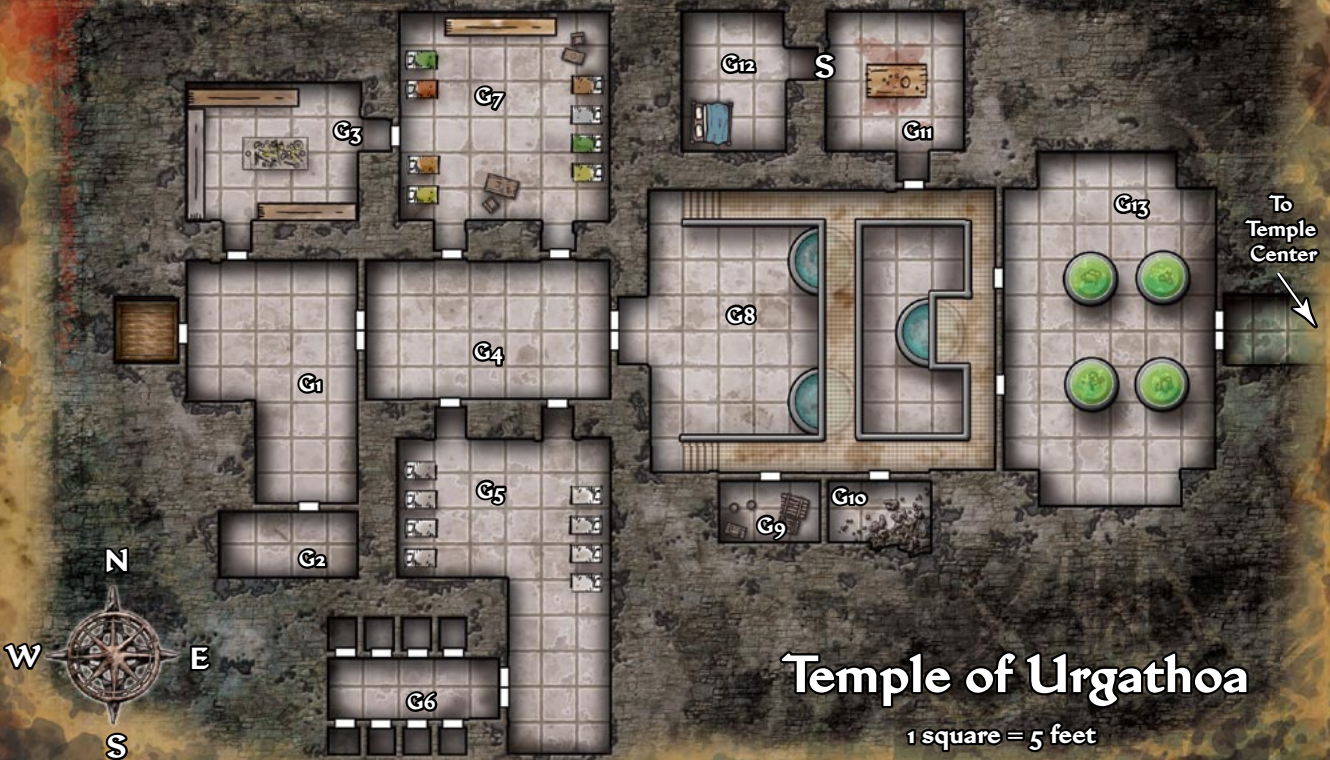

Racker's Alley and Giotorri's Toys

Lavender and Vendra's Apartment

Graveyard

Guardpost

Wererat Sewer Dens

The Direption

Carowyn Manor

First Floor

Hospice

Second Floor

1 square = 10 feet

Catwalks

Temple Center

1 square = 5 feet

Temple of Urgathoa

1 square = 5 feet