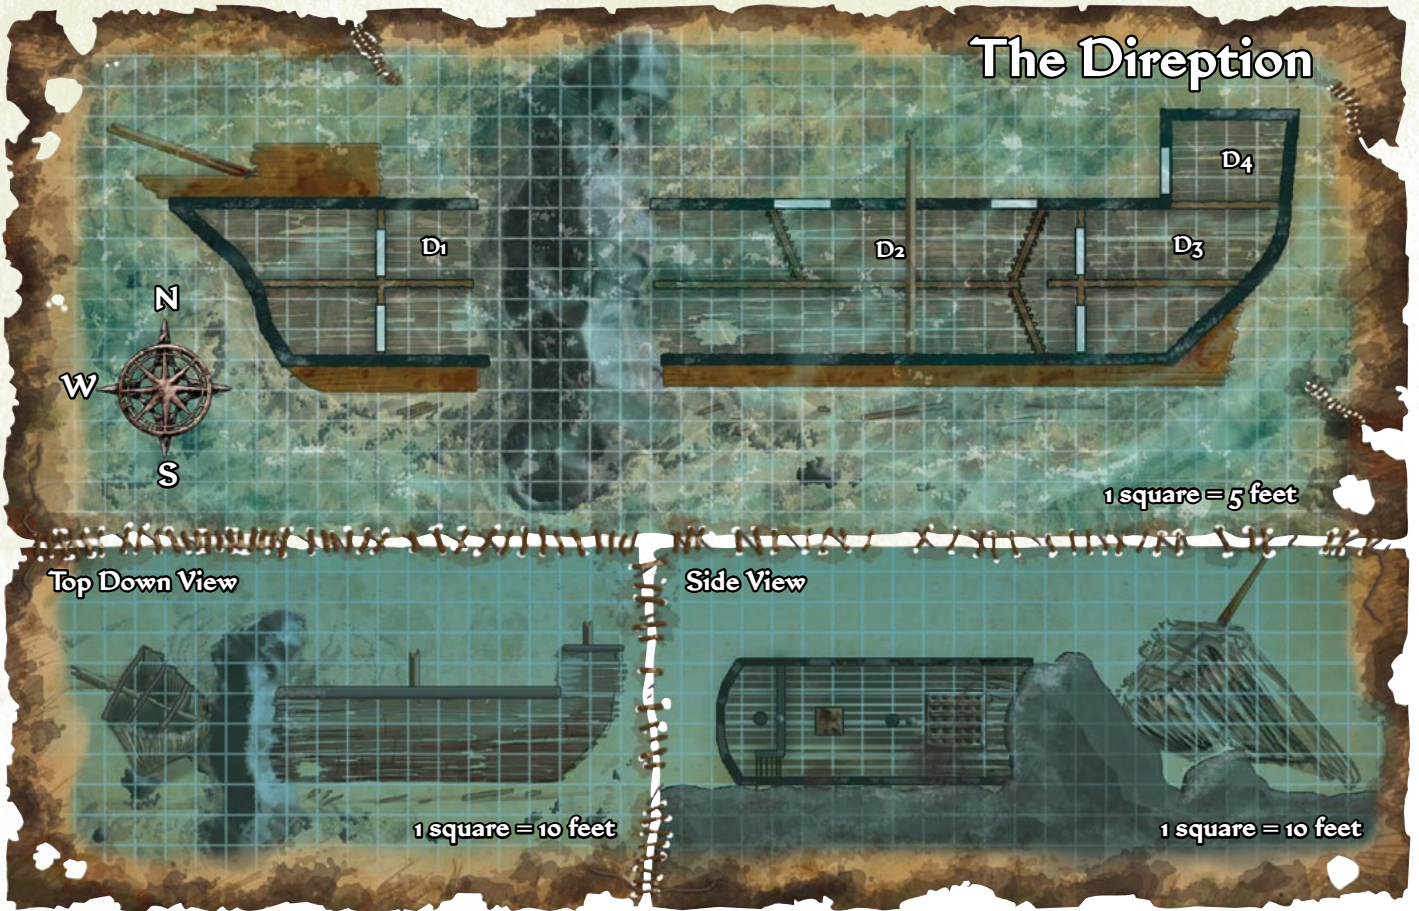

Racker's Alley and Giotorri's Toys

Lavender and Vendra's Apartment

Graveyard

Guardpost

Wererat Sewer Dens

The Direption

Carowyn Manor

First Floor

Hospice

Second Floor

1 square = 10 feet

Catwalks

Temple Center

1 square = 5 feet

Temple of Urgathoa

1 square = 5 feet