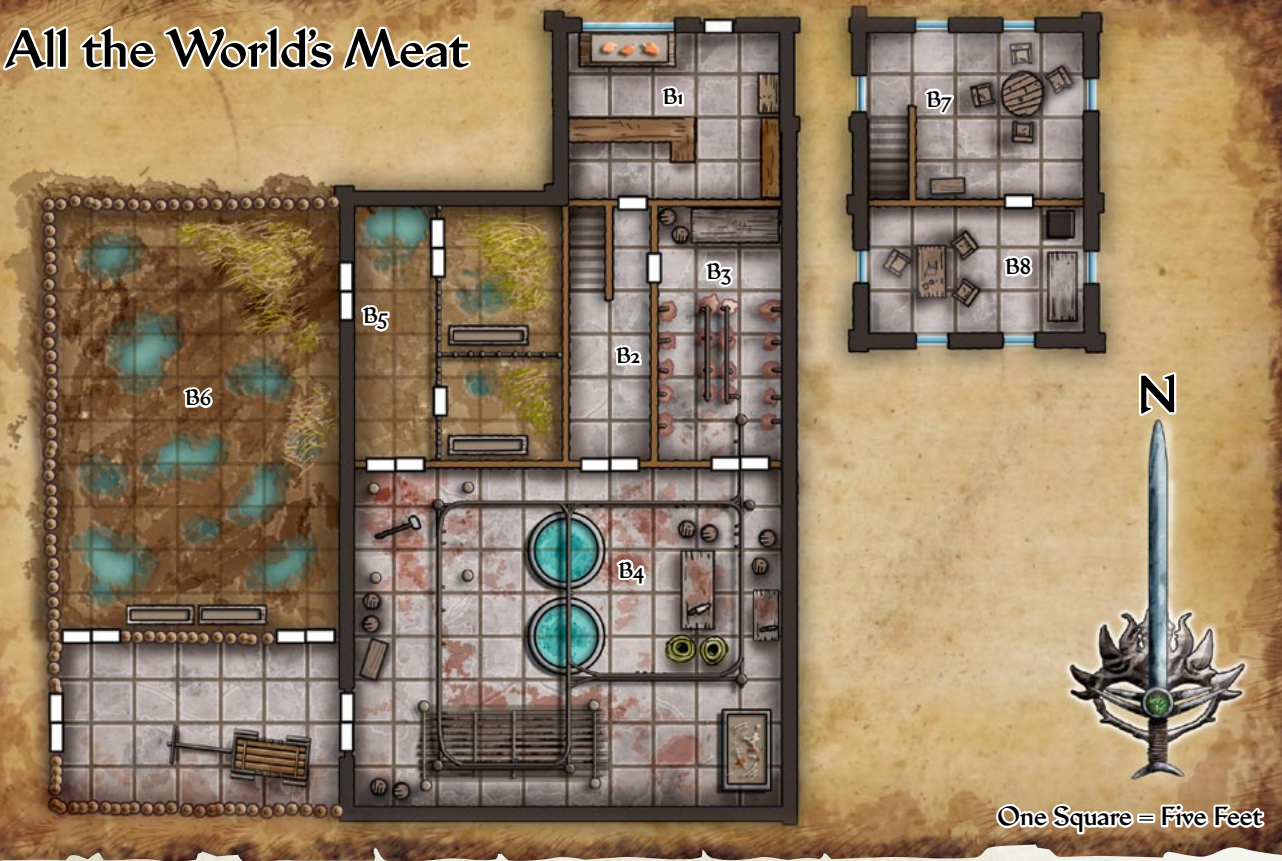

OLD FISHERY

One Square = 5 Feet

All the World's Meat

Eel's End Aft Deck

One Square = 5 Feet

Eel's End Lower Deck

Eel's End Bilge

One Square = 5 Feet

Eel's End

One Square = 10 Feet

The Dead Warrens

One Square = Five Feet