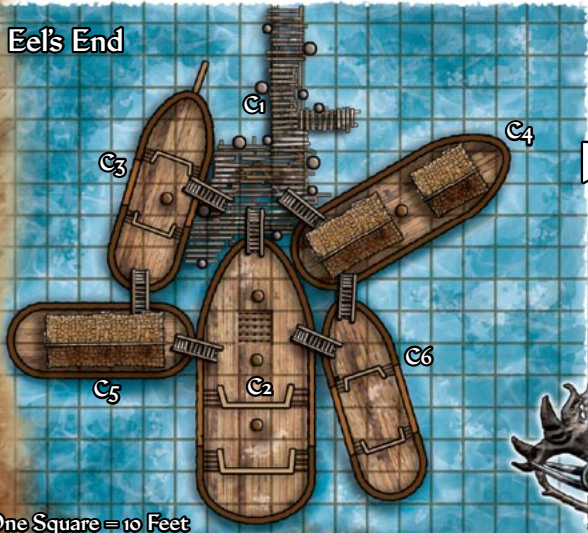

OLD FISHERY

One Square = 5 Feet

All the World's Meat

Eel's End Aft Deck

One Square = 5 Feet

Eel's End Lower Deck

Eel's End Bilge

One Square = 5 Feet

Eel's End

One Square = 10 Feet

The Dead Warrens

One Square = Five Feet