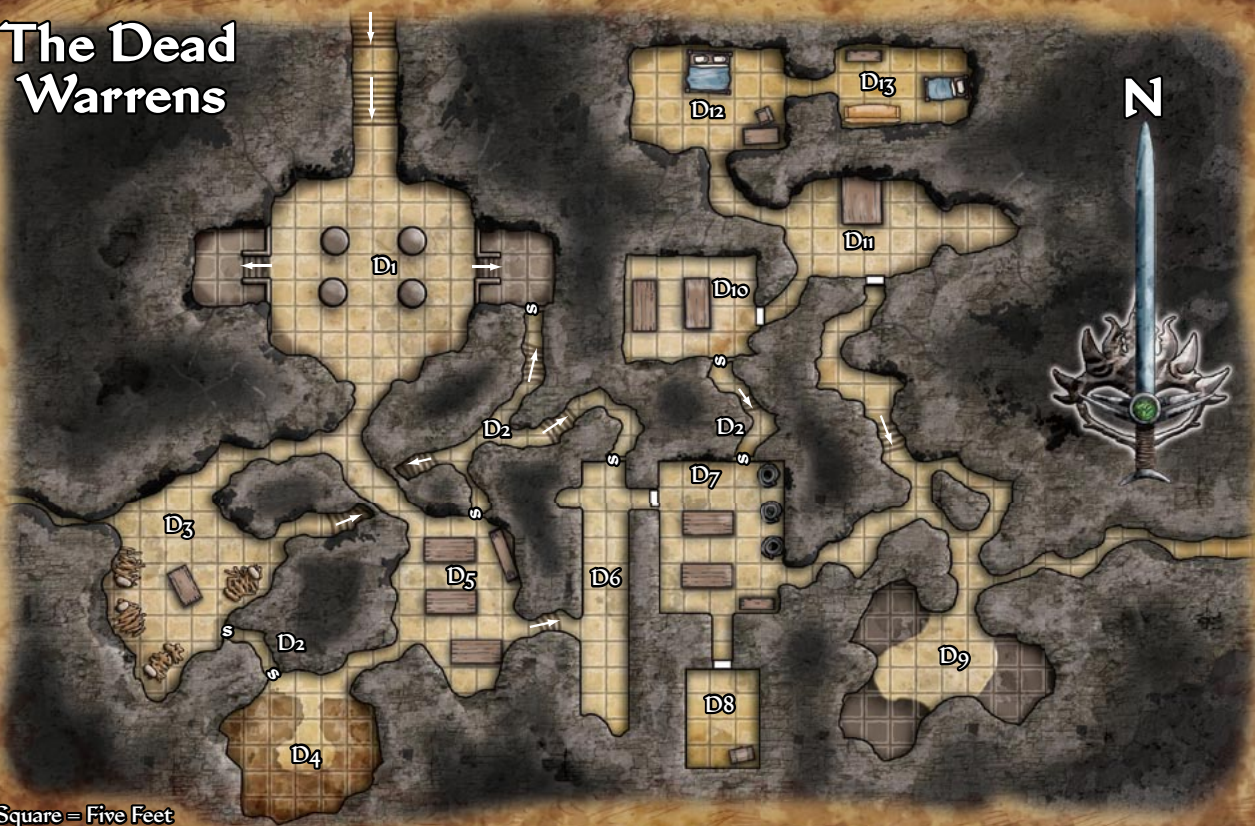

OLD FISHERY

One Square = 5 Feet

All the World's Meat

Eel's End Aft Deck

One Square = 5 Feet

Eel's End Lower Deck

Eel's End Bilge

One Square = 5 Feet

Eel's End

One Square = 10 Feet

The Dead Warrens

One Square = Five Feet