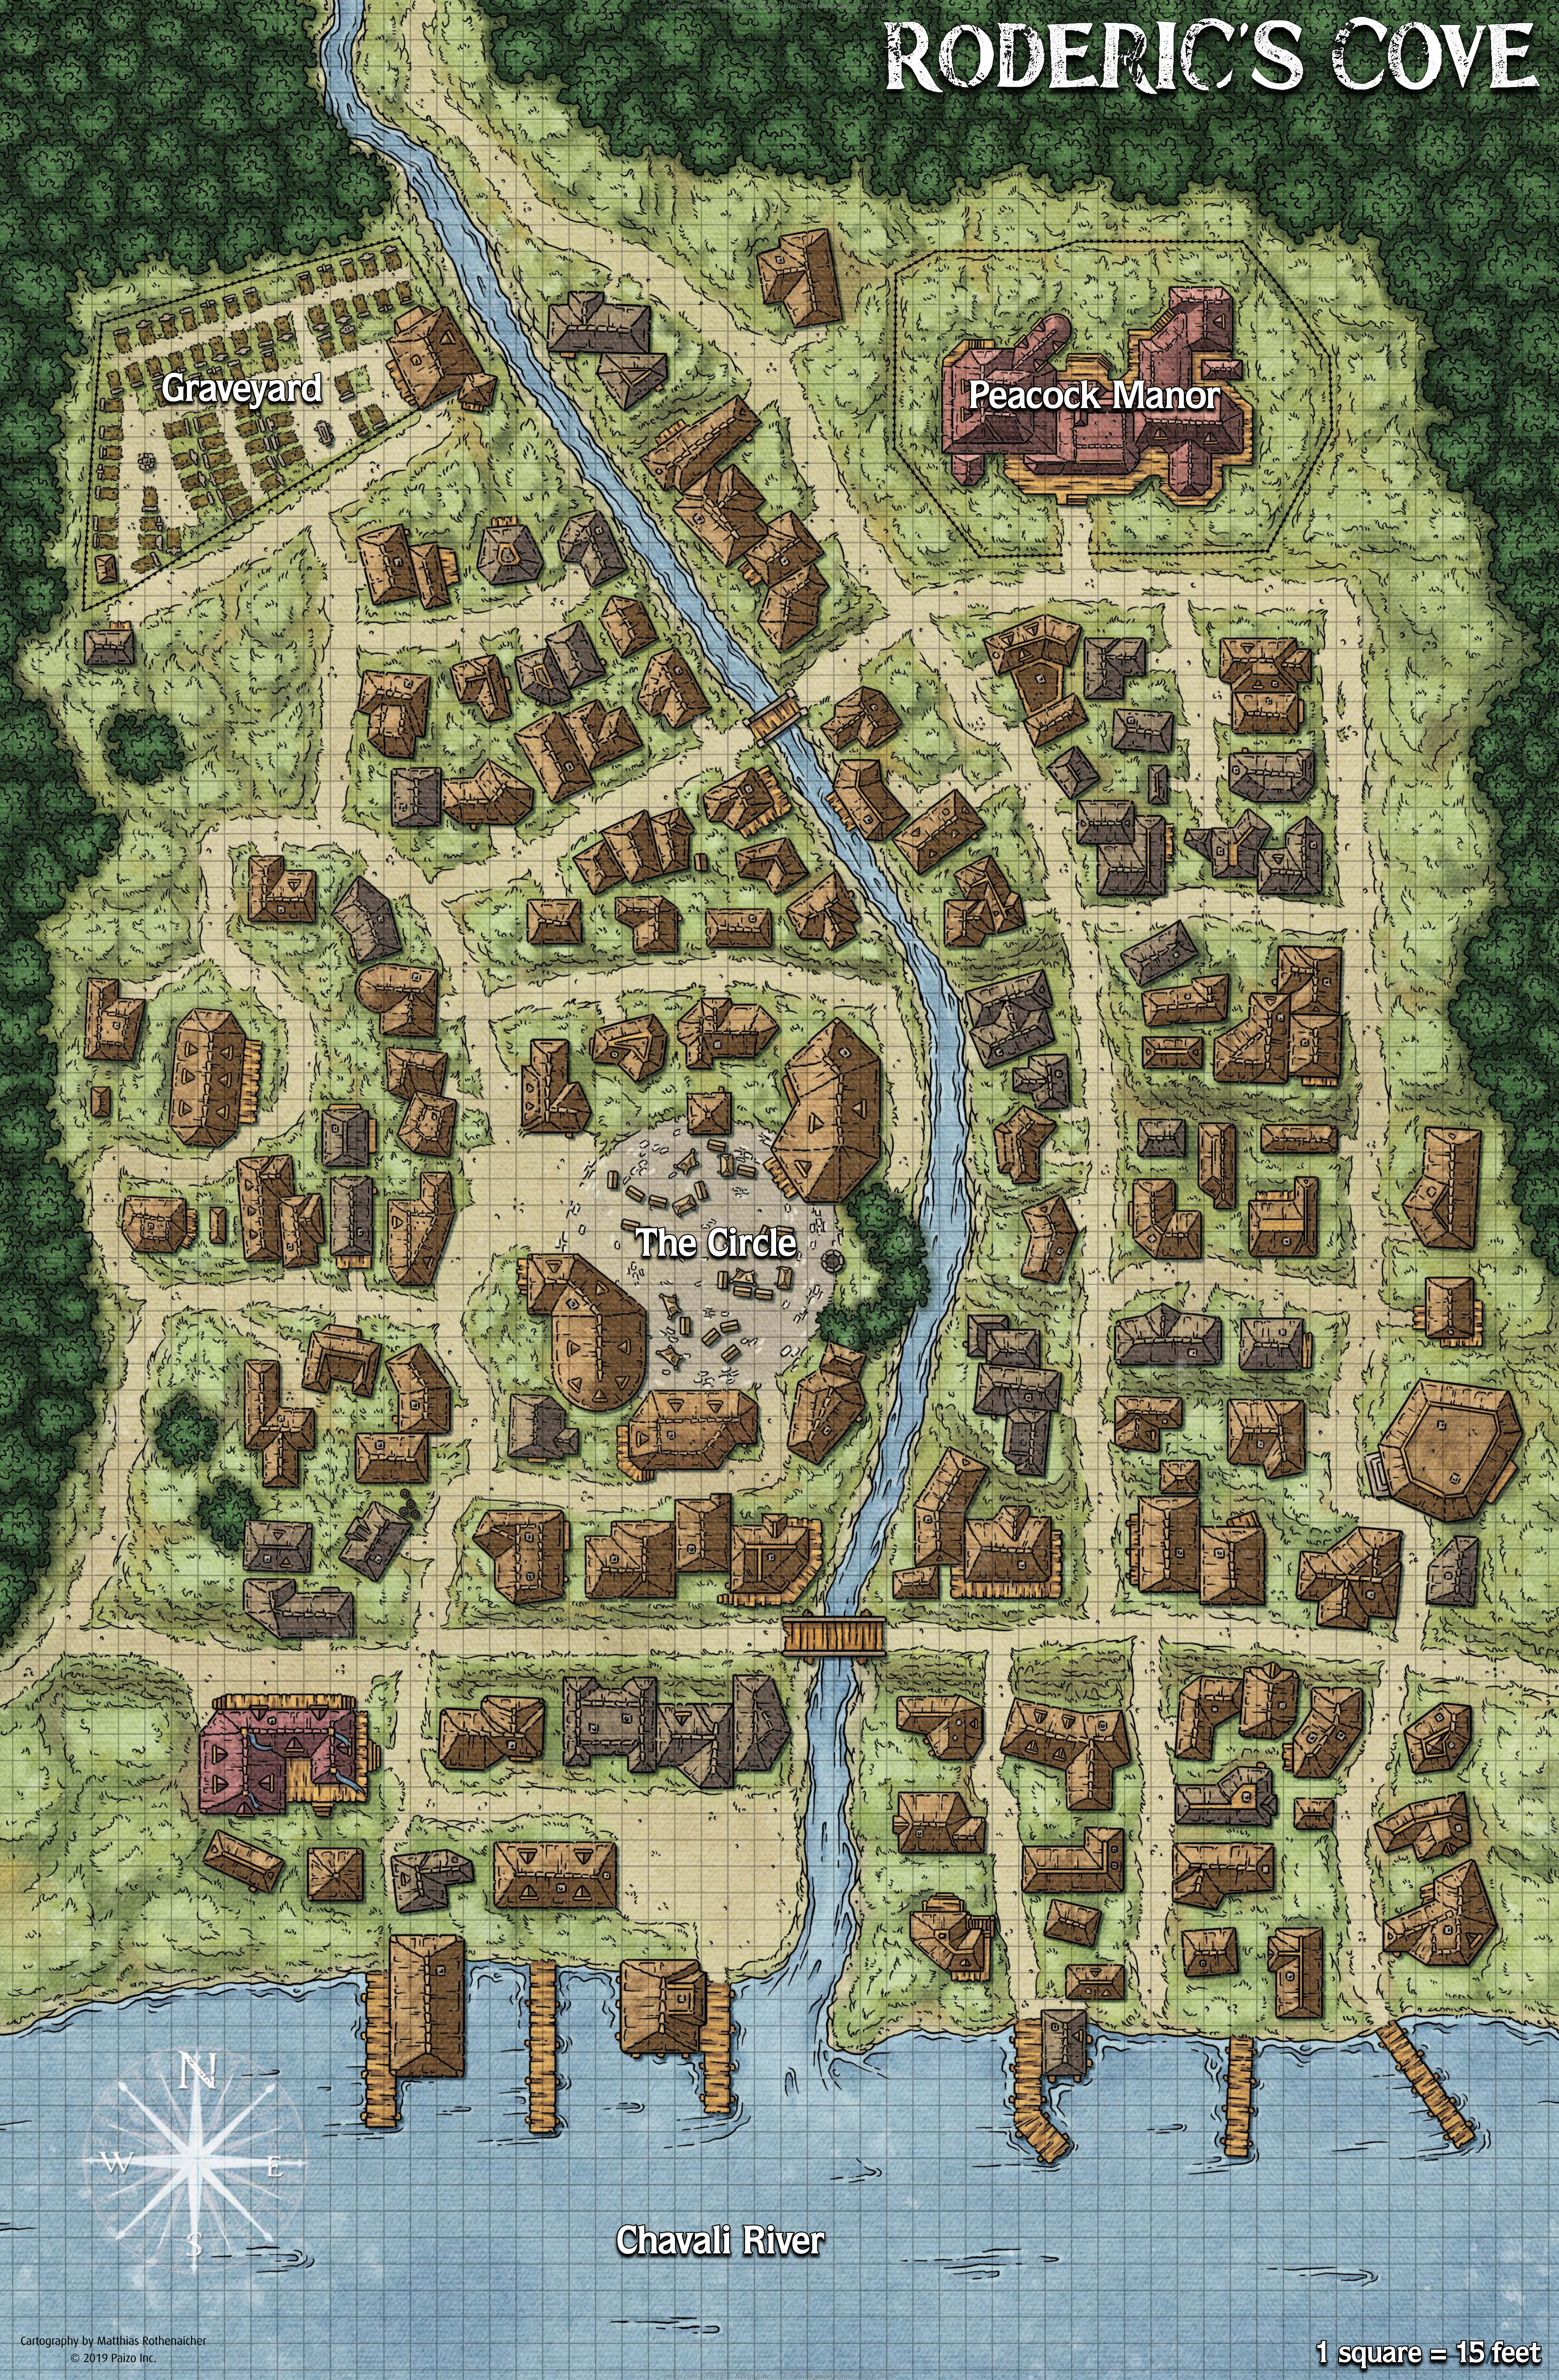

PATHFINDER[®]

CAMPAIGN SETTING™

RETURN OF THE **RUNELORDS**

POSTER MAP FOLIO

RODERIC'S COVE

Graveyard

Peacock Manor

The Circle

Chavali River

1 square = 15 feet

XIN-EDASSERIL

MT

Bazaar of Rivals

Envy Row East

Emerald Enlightenment

Covetous Chorus

Guiltspur

Chorak's Tomb

The Terrasic Library

Minderhal's Anvil

Sezansarr

Storval Stairs

Acropolis of the Thrallkeepers

Xin-Gastash

These huge, lavishly illustrated poster maps depict two important urban centers from the Return of the Runelords Adventure Path. The first map details the settlement of Roderic's Cove, where the Adventure Path starts. The second map explores a mysterious ancient city, while the third is a beautifully illustrated map of the ancient nation of Thassilon as a whole.