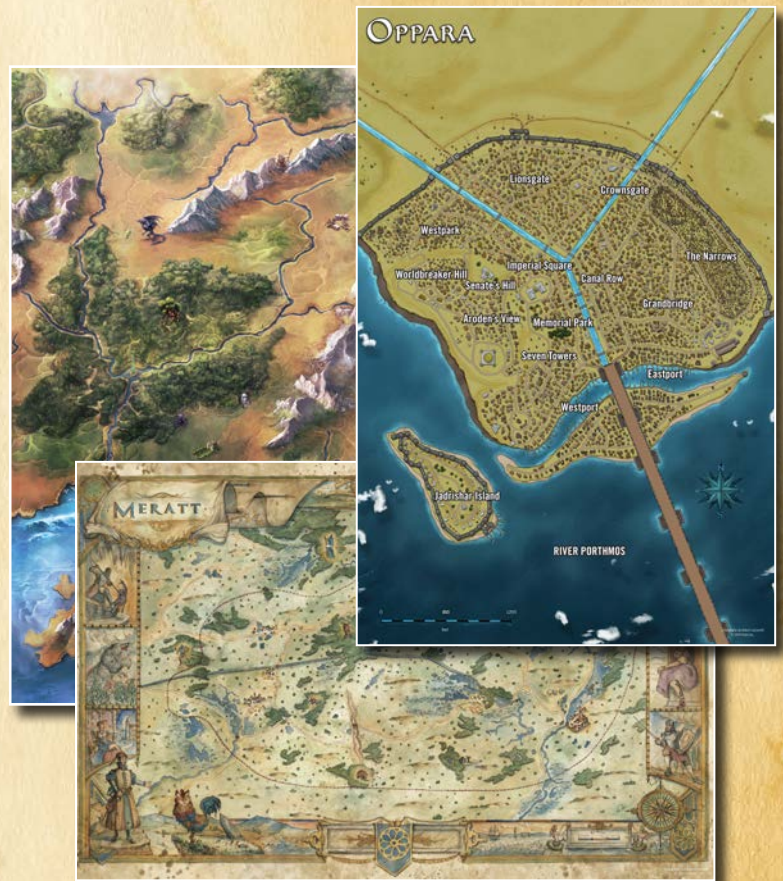

Aroden's View

Memorial Park

Seven Towers

Eastport

Westport

Jadrishar Island

RIVER PORTHMOS

TALDOR

EXPLORE THE EMPIRE!

Explore the glorious lands of Taldor, the First Empire, in the *War for the Crown Poster Map Folio*. Pore over masterful cartography and plan exciting adventures with these three massive poster maps designed for use with the War for the Crown Adventure Path!

These huge, lavishly illustrated poster maps depict major locations found in the War for the Crown Adventure Path. The first stunning map details the capital city of Oppara, where the adventure begins and ends. The second map provides an overland look at Taldor's County of Meratt, and the third is a beautifully illustrated map of the nation of Taldor as a whole.

Whether you're looking for a walled city, a stretch of forest and plains, or an entire nation, these beautiful maps are the perfect resource for the War for the Crown Adventure Path or any fantasy campaign.