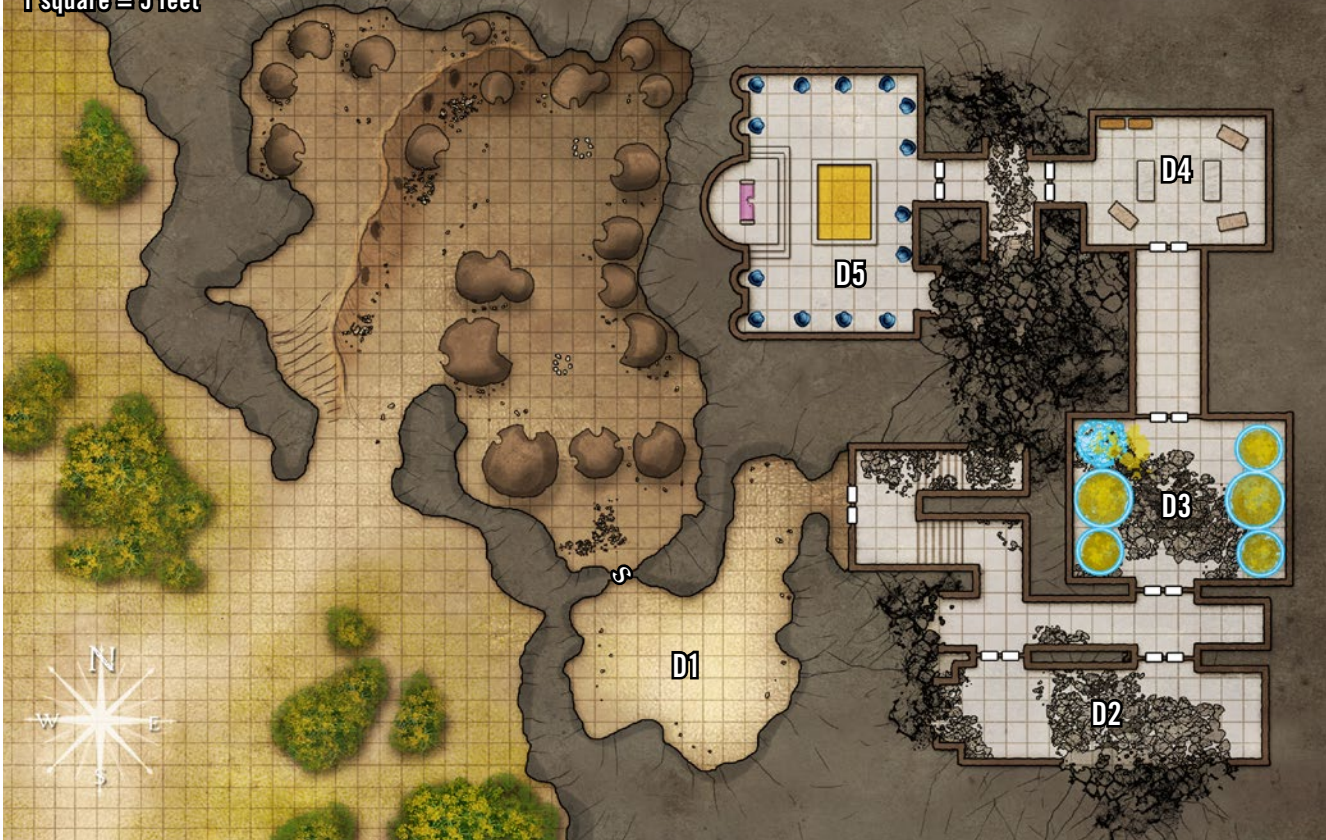

PATHFINDER ADVENTURE PATH

IRONFANG INVASION

INTERACTIVE MAPS ● PART 6 OF 6

VAULT OF THE ONYX CITADEL

Cartography by Robert Lazzaretti

Map Tags On

Player View (Grid)

GM View (Grid)

Map Tags Off

Player View (No Grid)

GM View (No Grid)

C. STONEHOME

1 square = 5 feet

H. THE ONYX CITADEL (CONTINUED)

1 square = 10 feet
STAIRS ● UP ● DOWN