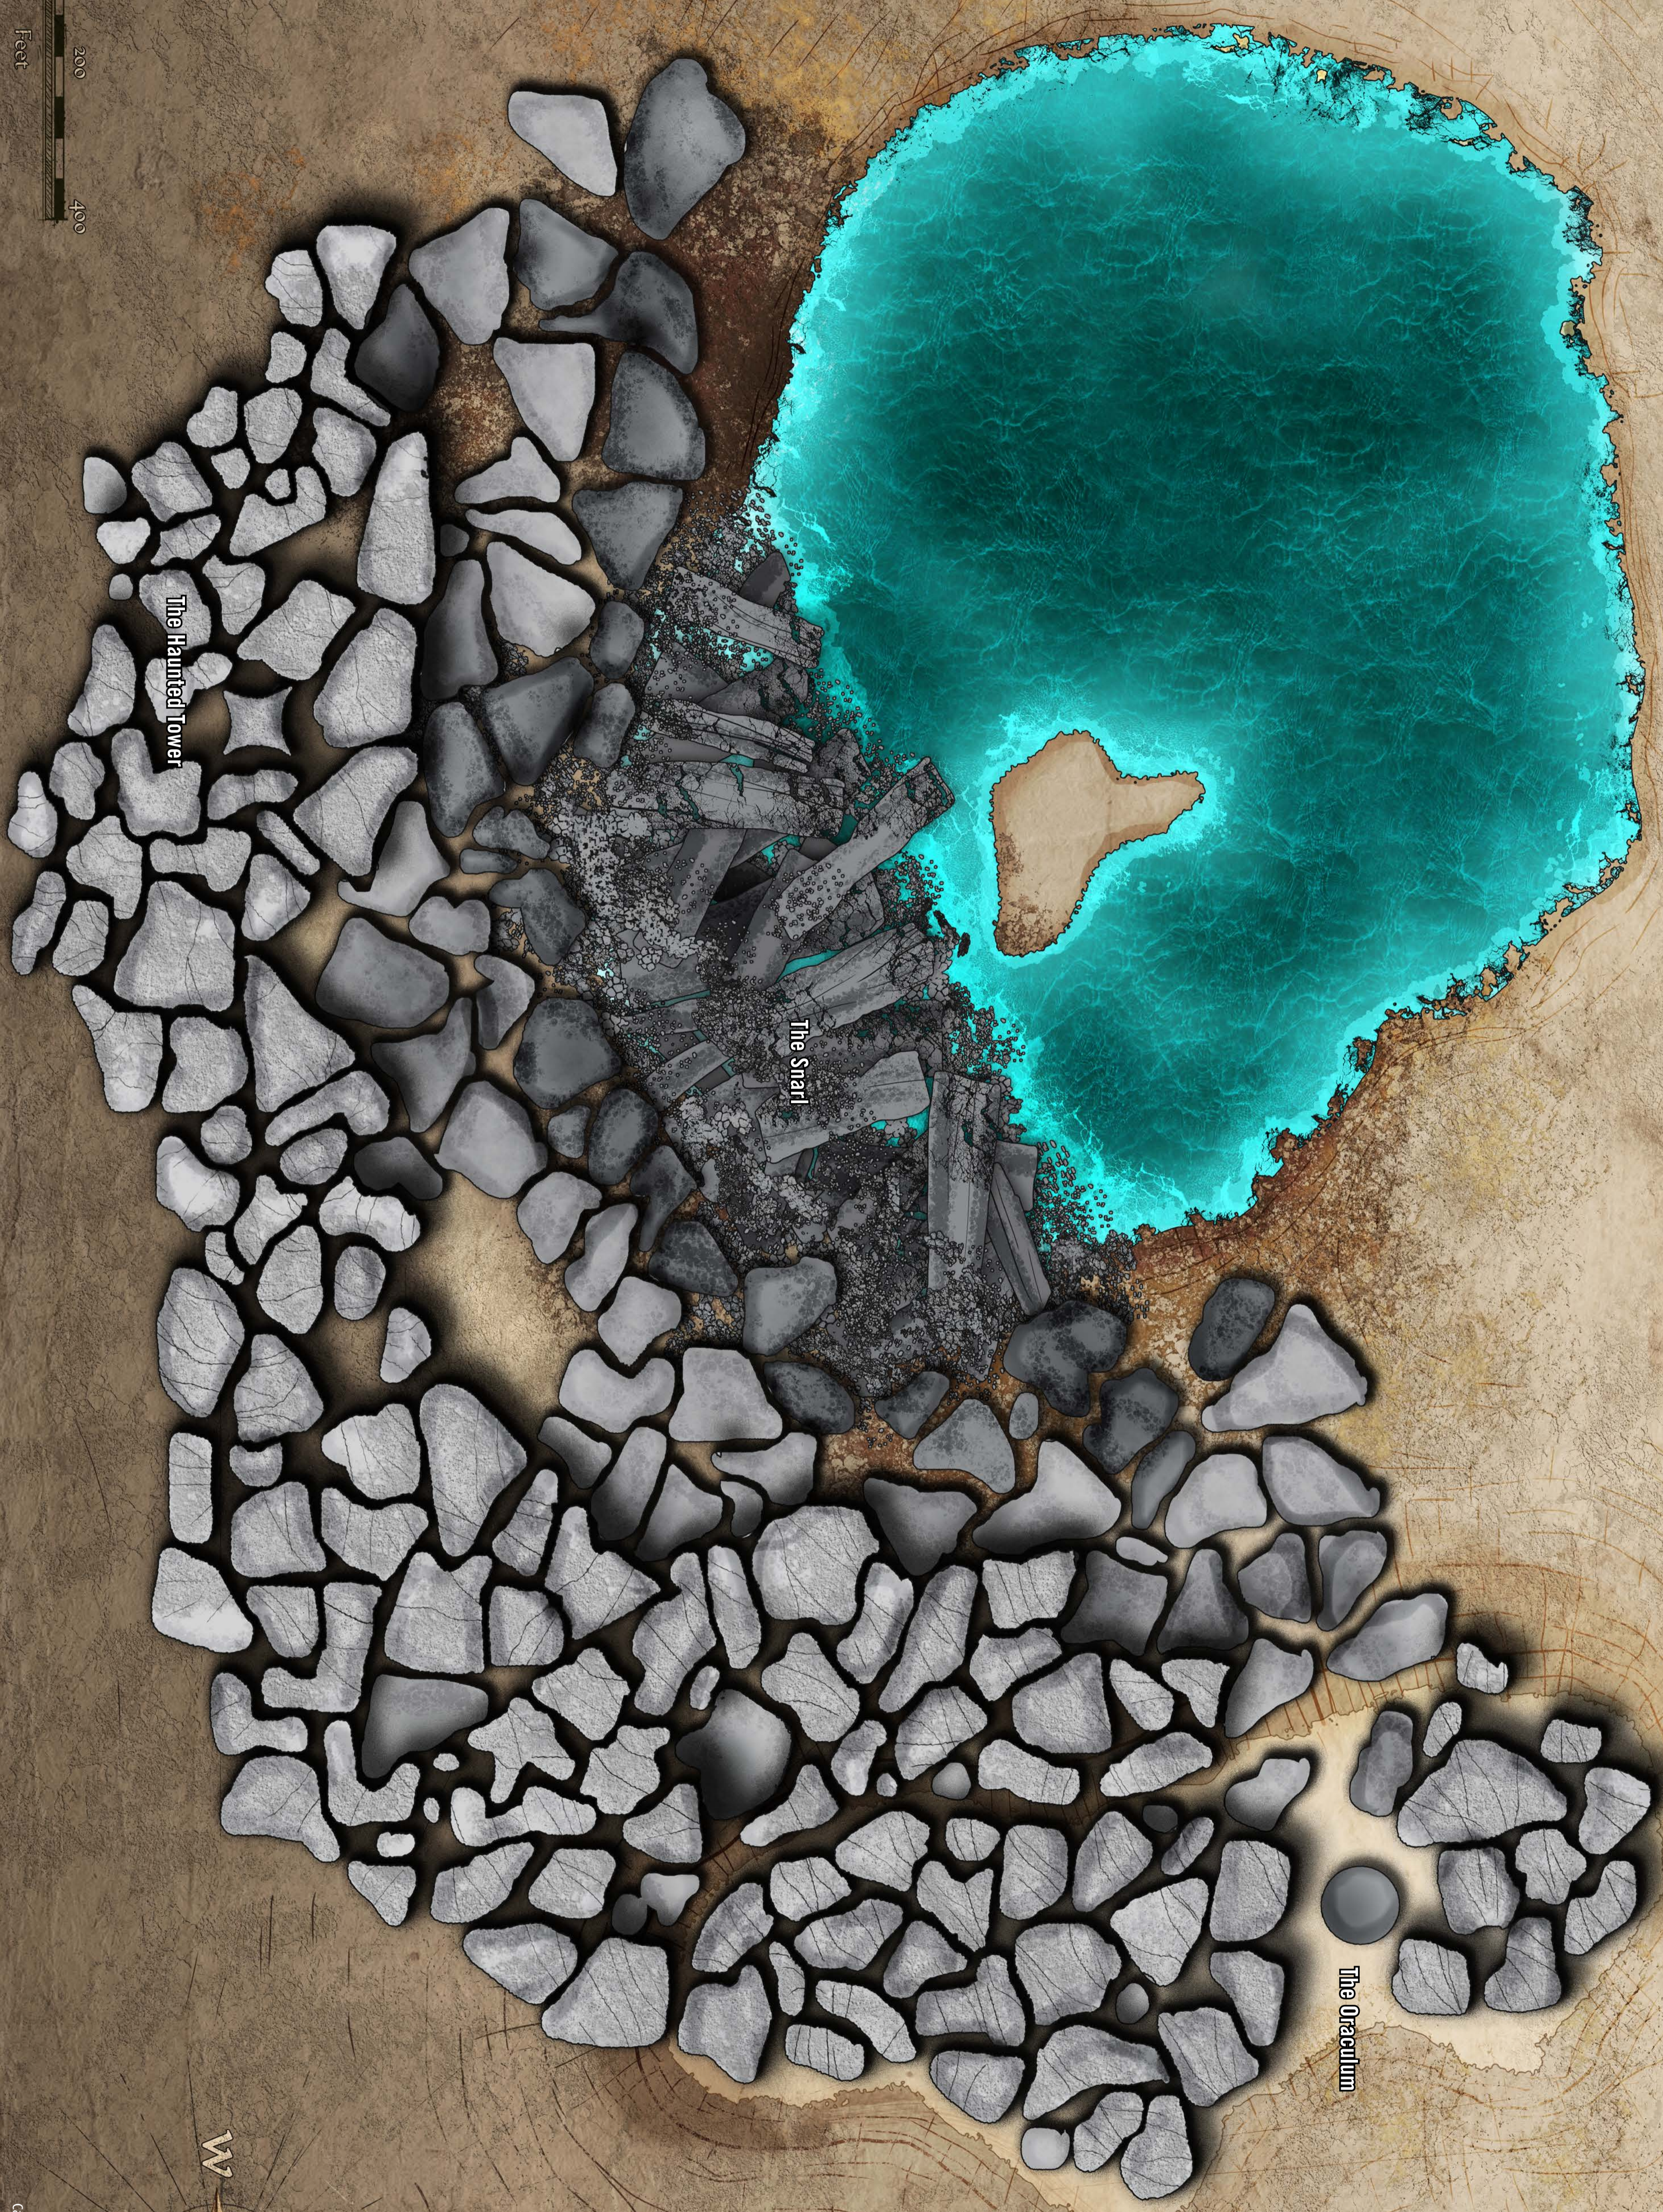

PATHFINDER[®]

CAMPAIGN SETTING[™]

STRANGE AEONS

POSTER MAP FOLIO

THRUSHMOOR

NERUZZAVIN

The Haunted Tower

The Sfarl

The Oracleum

USTALAV

NAVIGATE THE UNFATHOMABLE!

See the eerie and eldritch sights of the Strange Aeons Adventure Path with the *Strange Aeons Poster Map Folio*! Gaze upon alien and otherworldly vistas, explore creepy countrysides, and plot the course of your unsettling adventures.

These three huge, lavishly illustrated poster maps display locations found in the Strange Aeons Adventure Path.

Thrushmoor, the town where one of the adventures is set, comes to life in the first map, while the second map depicts an ancient alien city in a remote, blasted desert. The final map is a pictorial and informative map of horror-filled Ustalav, complete with sketches of some of the denizens and dangers of that haunted land.

Whether you need a fog-shrouded town, foreboding ruins, or a gorgeous player handout, these beautiful maps are the perfect resources for the Strange Aeons Adventure Path or any fantasy campaign.

Cartography by Robert Lazzaretti and Damien Mammoliti