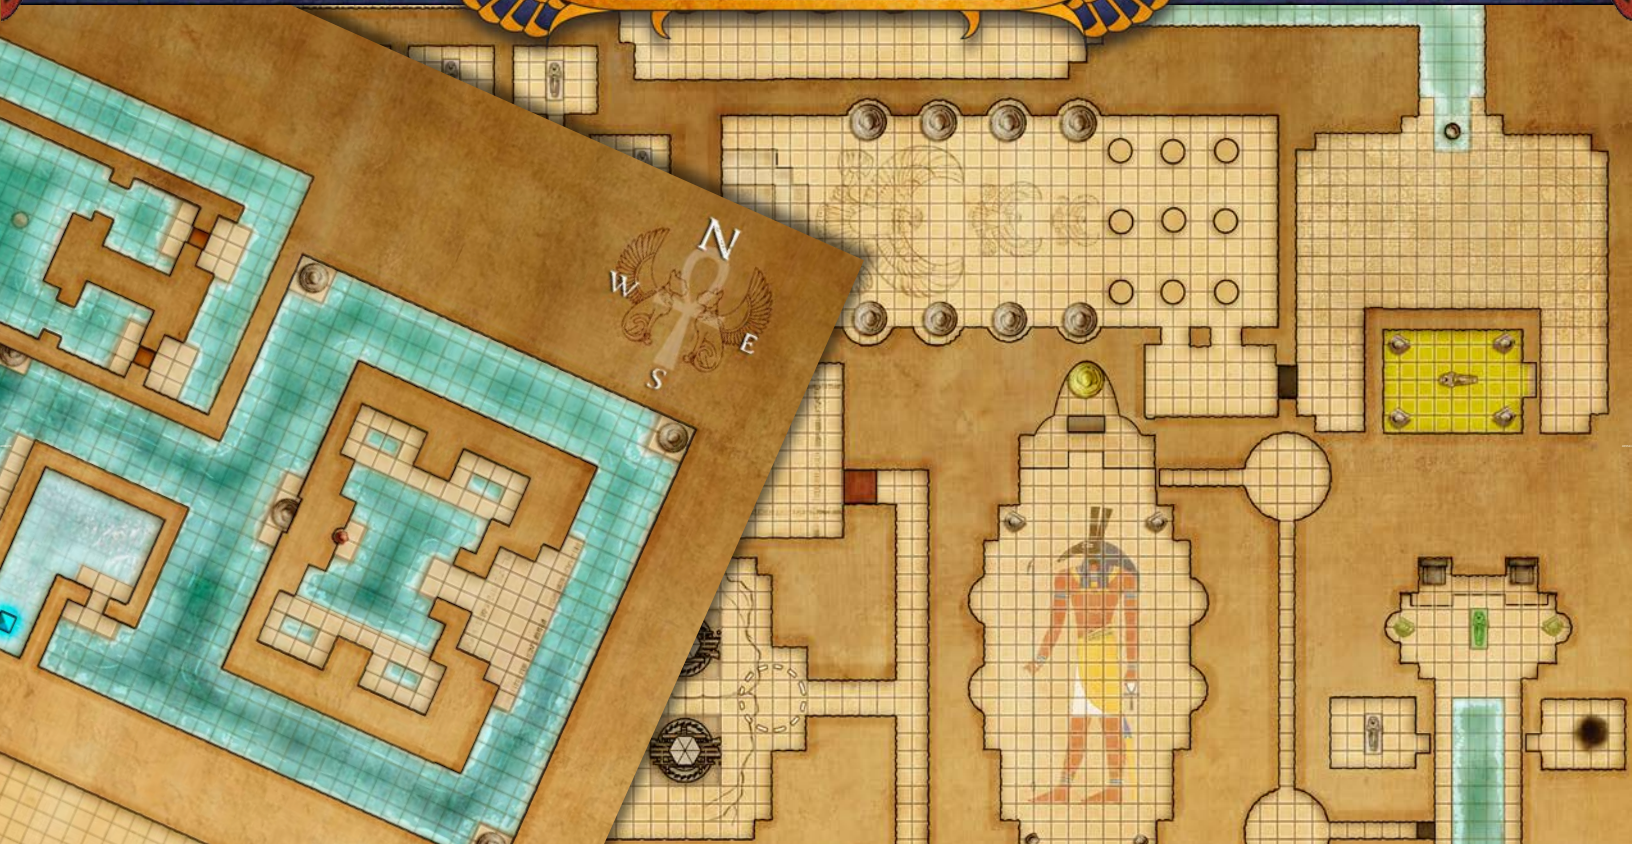

PATHFINDER[®]

ADVENTURE PATH[™]

MUMMY'S MASK

INTERACTIVE MAPS  PART 6 OF 6

PYRAMID OF THE SKY PHAROAH

Cartography by Robert Lazzaretti