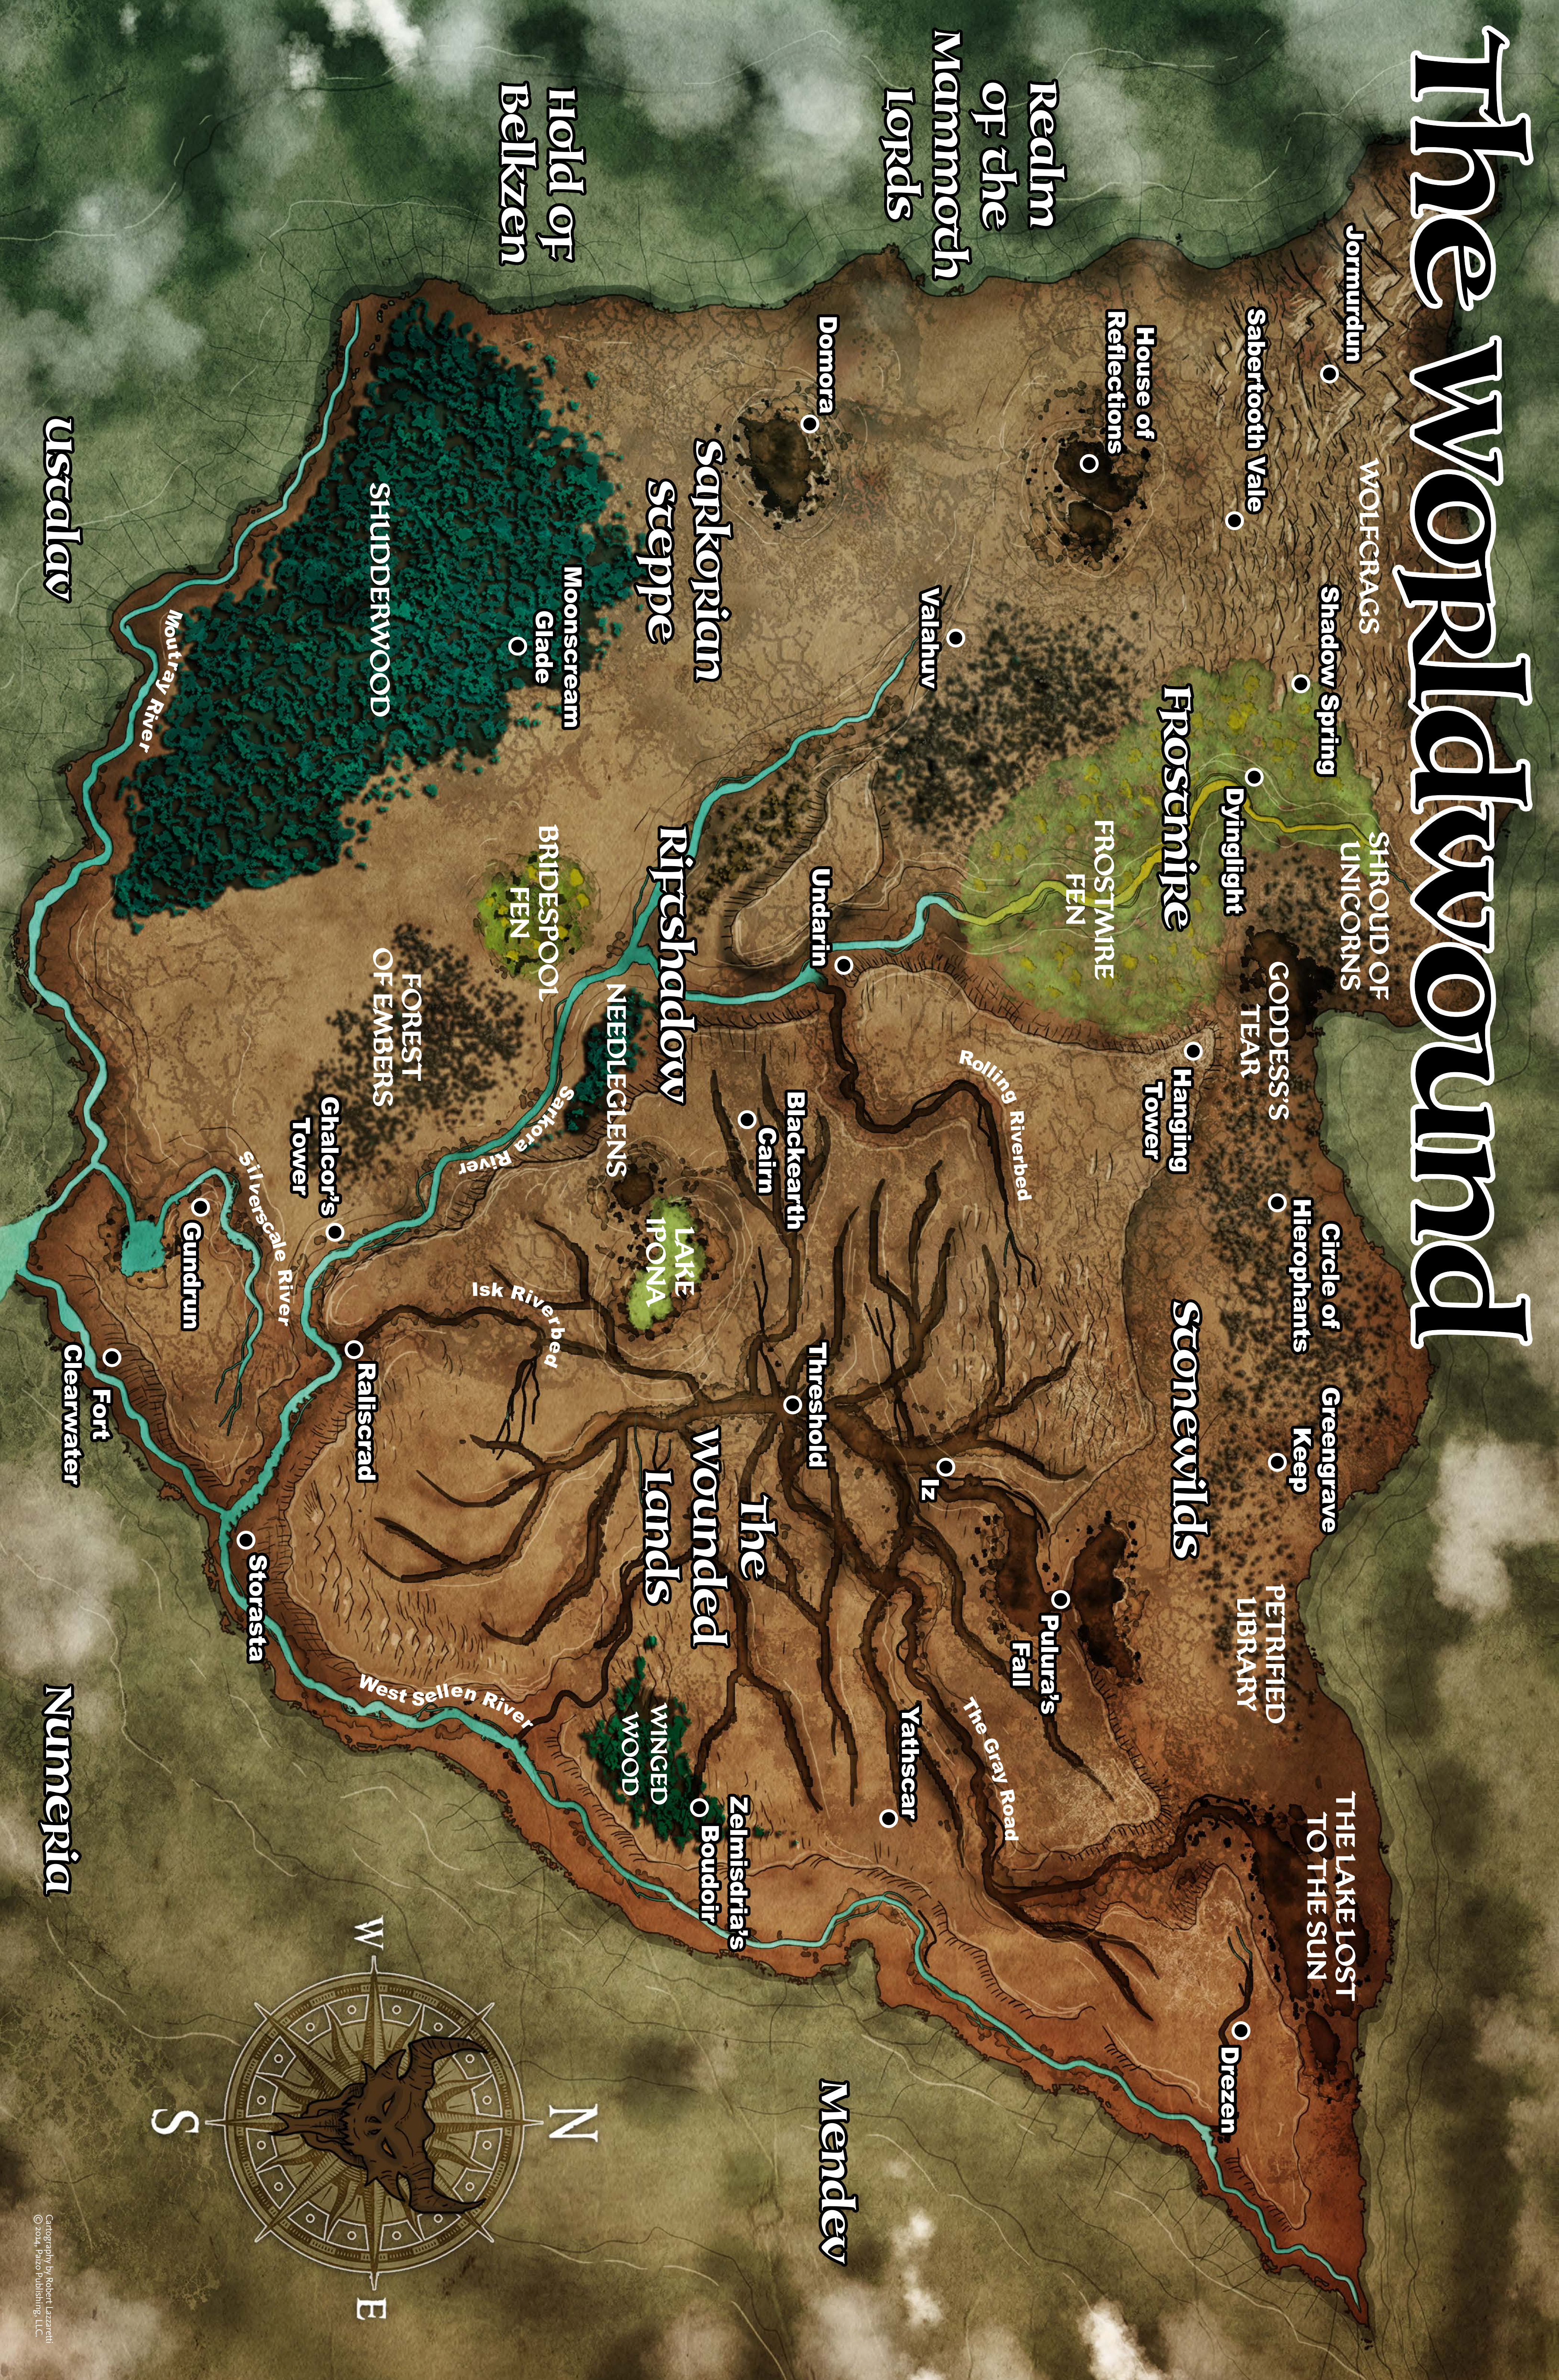

The Abyss

Kenabres

Gate District

Ring District

Old Kenabres

New Kenabres

Truestone Quarry

The City of Kenabres

0 125 250 2000

feet

The Worldaround

Realm of the Mammoth Lords

Hold of Belkzen

Jormurdun

WOLFGRAGS

Shadow Spring

Circle of Hierophants

Greengrave Keep

Stonewilds

PETRIFIED LIBRARY

THE LAKE LOST TO THE SUN

Drezen

Domora

Valahuv

FOREST OF EMBERS

Ghalcor's Tower

Gundrun

Fort Clearwater

Storasta

Ustalarv

Numeria