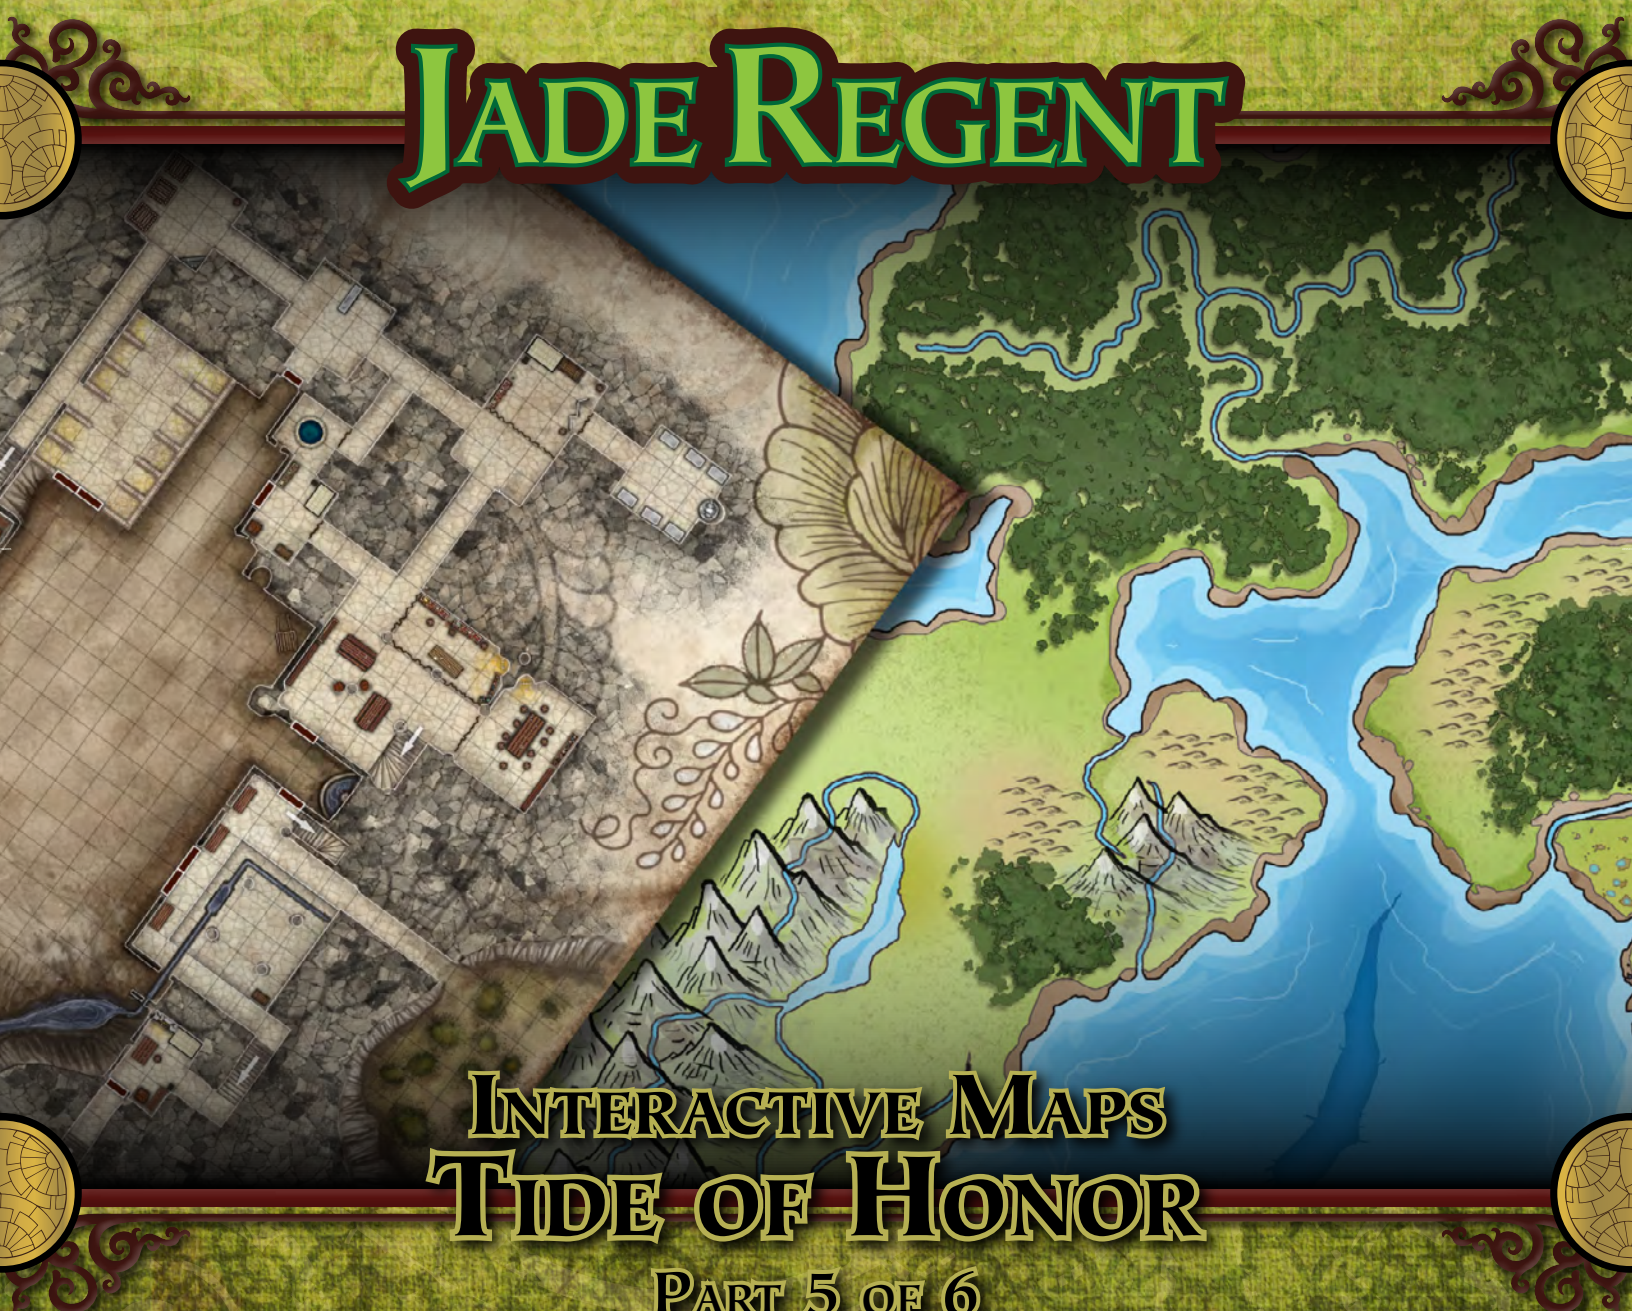

PATHFINDER

ADVENTURE PATH™

JADE REGENT

INTERACTIVE MAPS

TIDE OF HONOR

PART 5 OF 6

Cartography by Jared Blando & Robert Lazzaretti

SEINARU HEIKIKO

SHINJU-NO-LE

SHURYO ONSEN

MINKAI