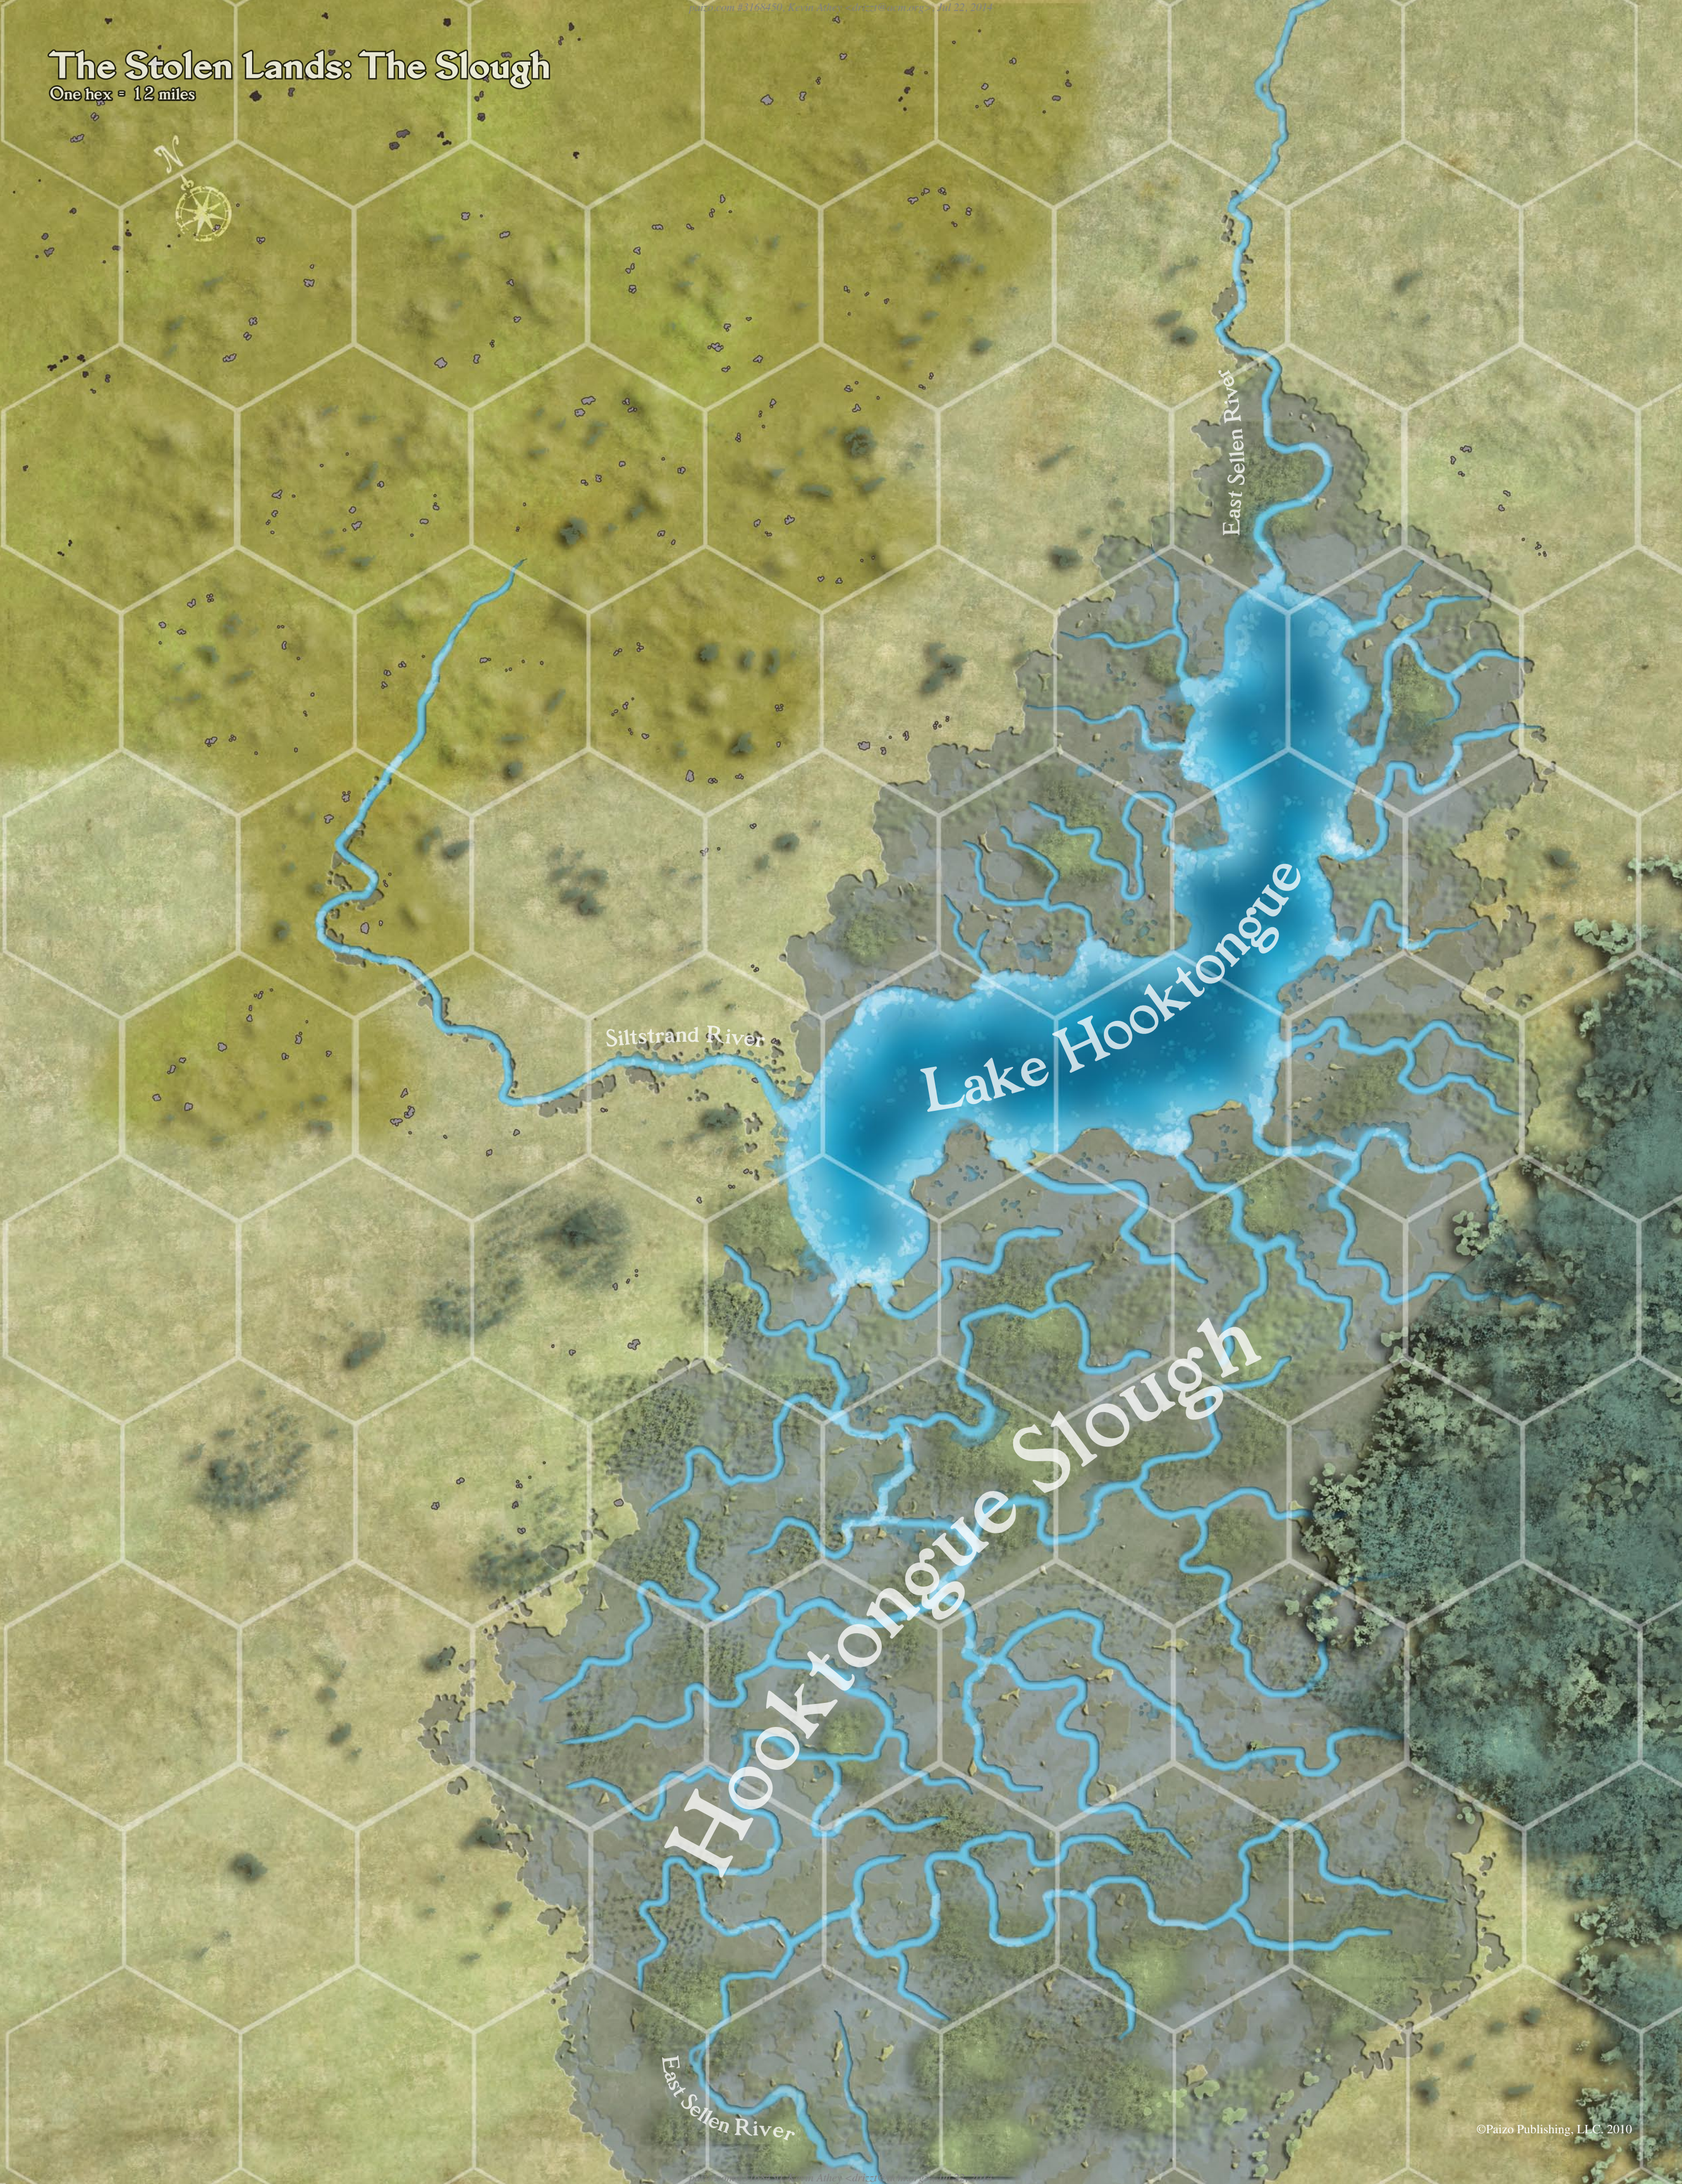

Thousand Voices

Whisper River

Ptax River

Ptax River

Rushlight River

Rushlight

Littletown

Pitax

The Stolen Lands: The Slough

One hex = 12 miles

Siltstrand River

East Sellen River

Lake Hooktongue

Hooktongue Slough

East Sellen River

The Stolen Lands: The Greenbelt

Tuskwater

Gudrin River

Candlemere

Kamelands

Narlmarches

Shrike River

Little Sellen River

The Stolen Lands: The Nomen Heights

The Tarnished Jewel
of the River Kingdoms

The Devil's Tusks

Moondock

Troutmouth

The Shattered Ward

The New Ruins

A KINGDOM TO COMMAND

Raise and rule an entire kingdom in the Kingmaker Adventure Path. From early explorations and cartographic cataloguing of the region, to forays into the deadliest depths of an ancient wilderness, the *Kingmaker Poster Map Folio* provides the maps for an entire epic campaign. Within this map folio, you'll find six huge, 4-panel poster maps crucial to the Kingmaker Adventure Path—the mysterious village of Varnhold, the oppressed city of Pitax, and four linked maps that present the infamous Stolen Lands in their entirety. Even if you aren't running the Kingmaker Adventure Path, the maps inside can serve any campaign as new wilderness regions, villages, or cities for any RPG campaign. Your new kingdom waits within!