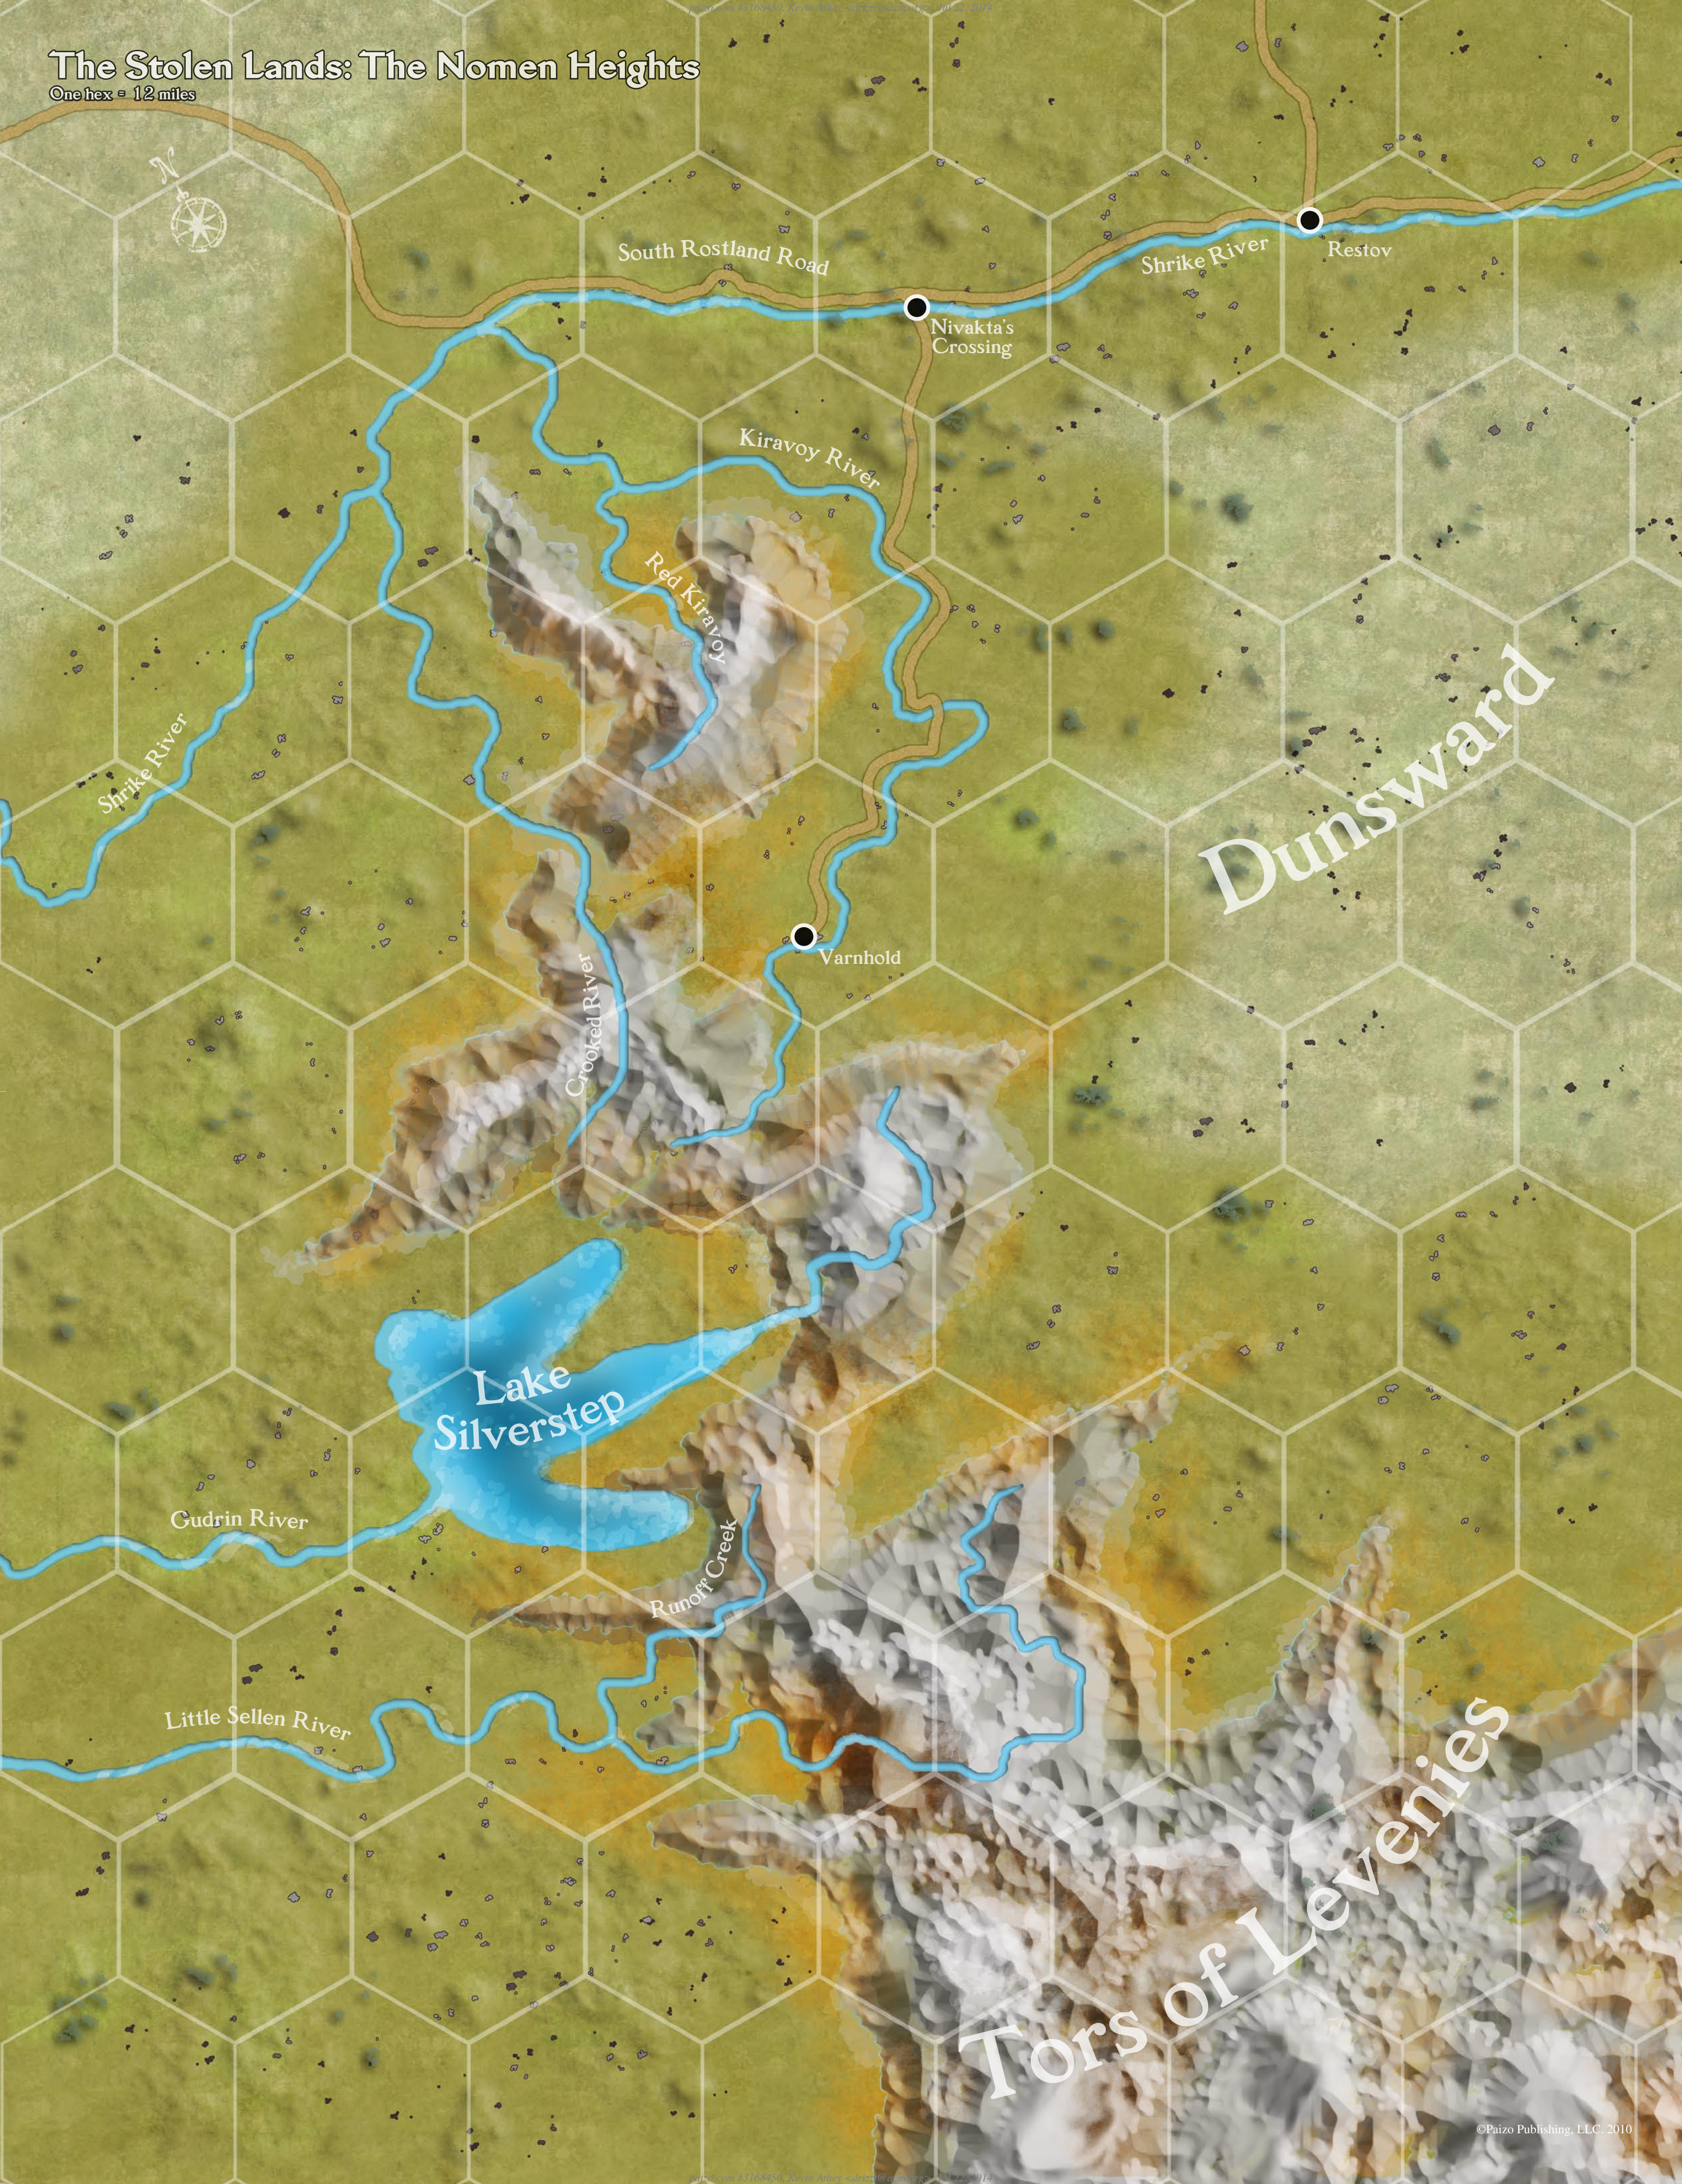

The Stolen Lands: The Nomen Heights

One hex = 12 miles

Dunsward

Tors of Levenies