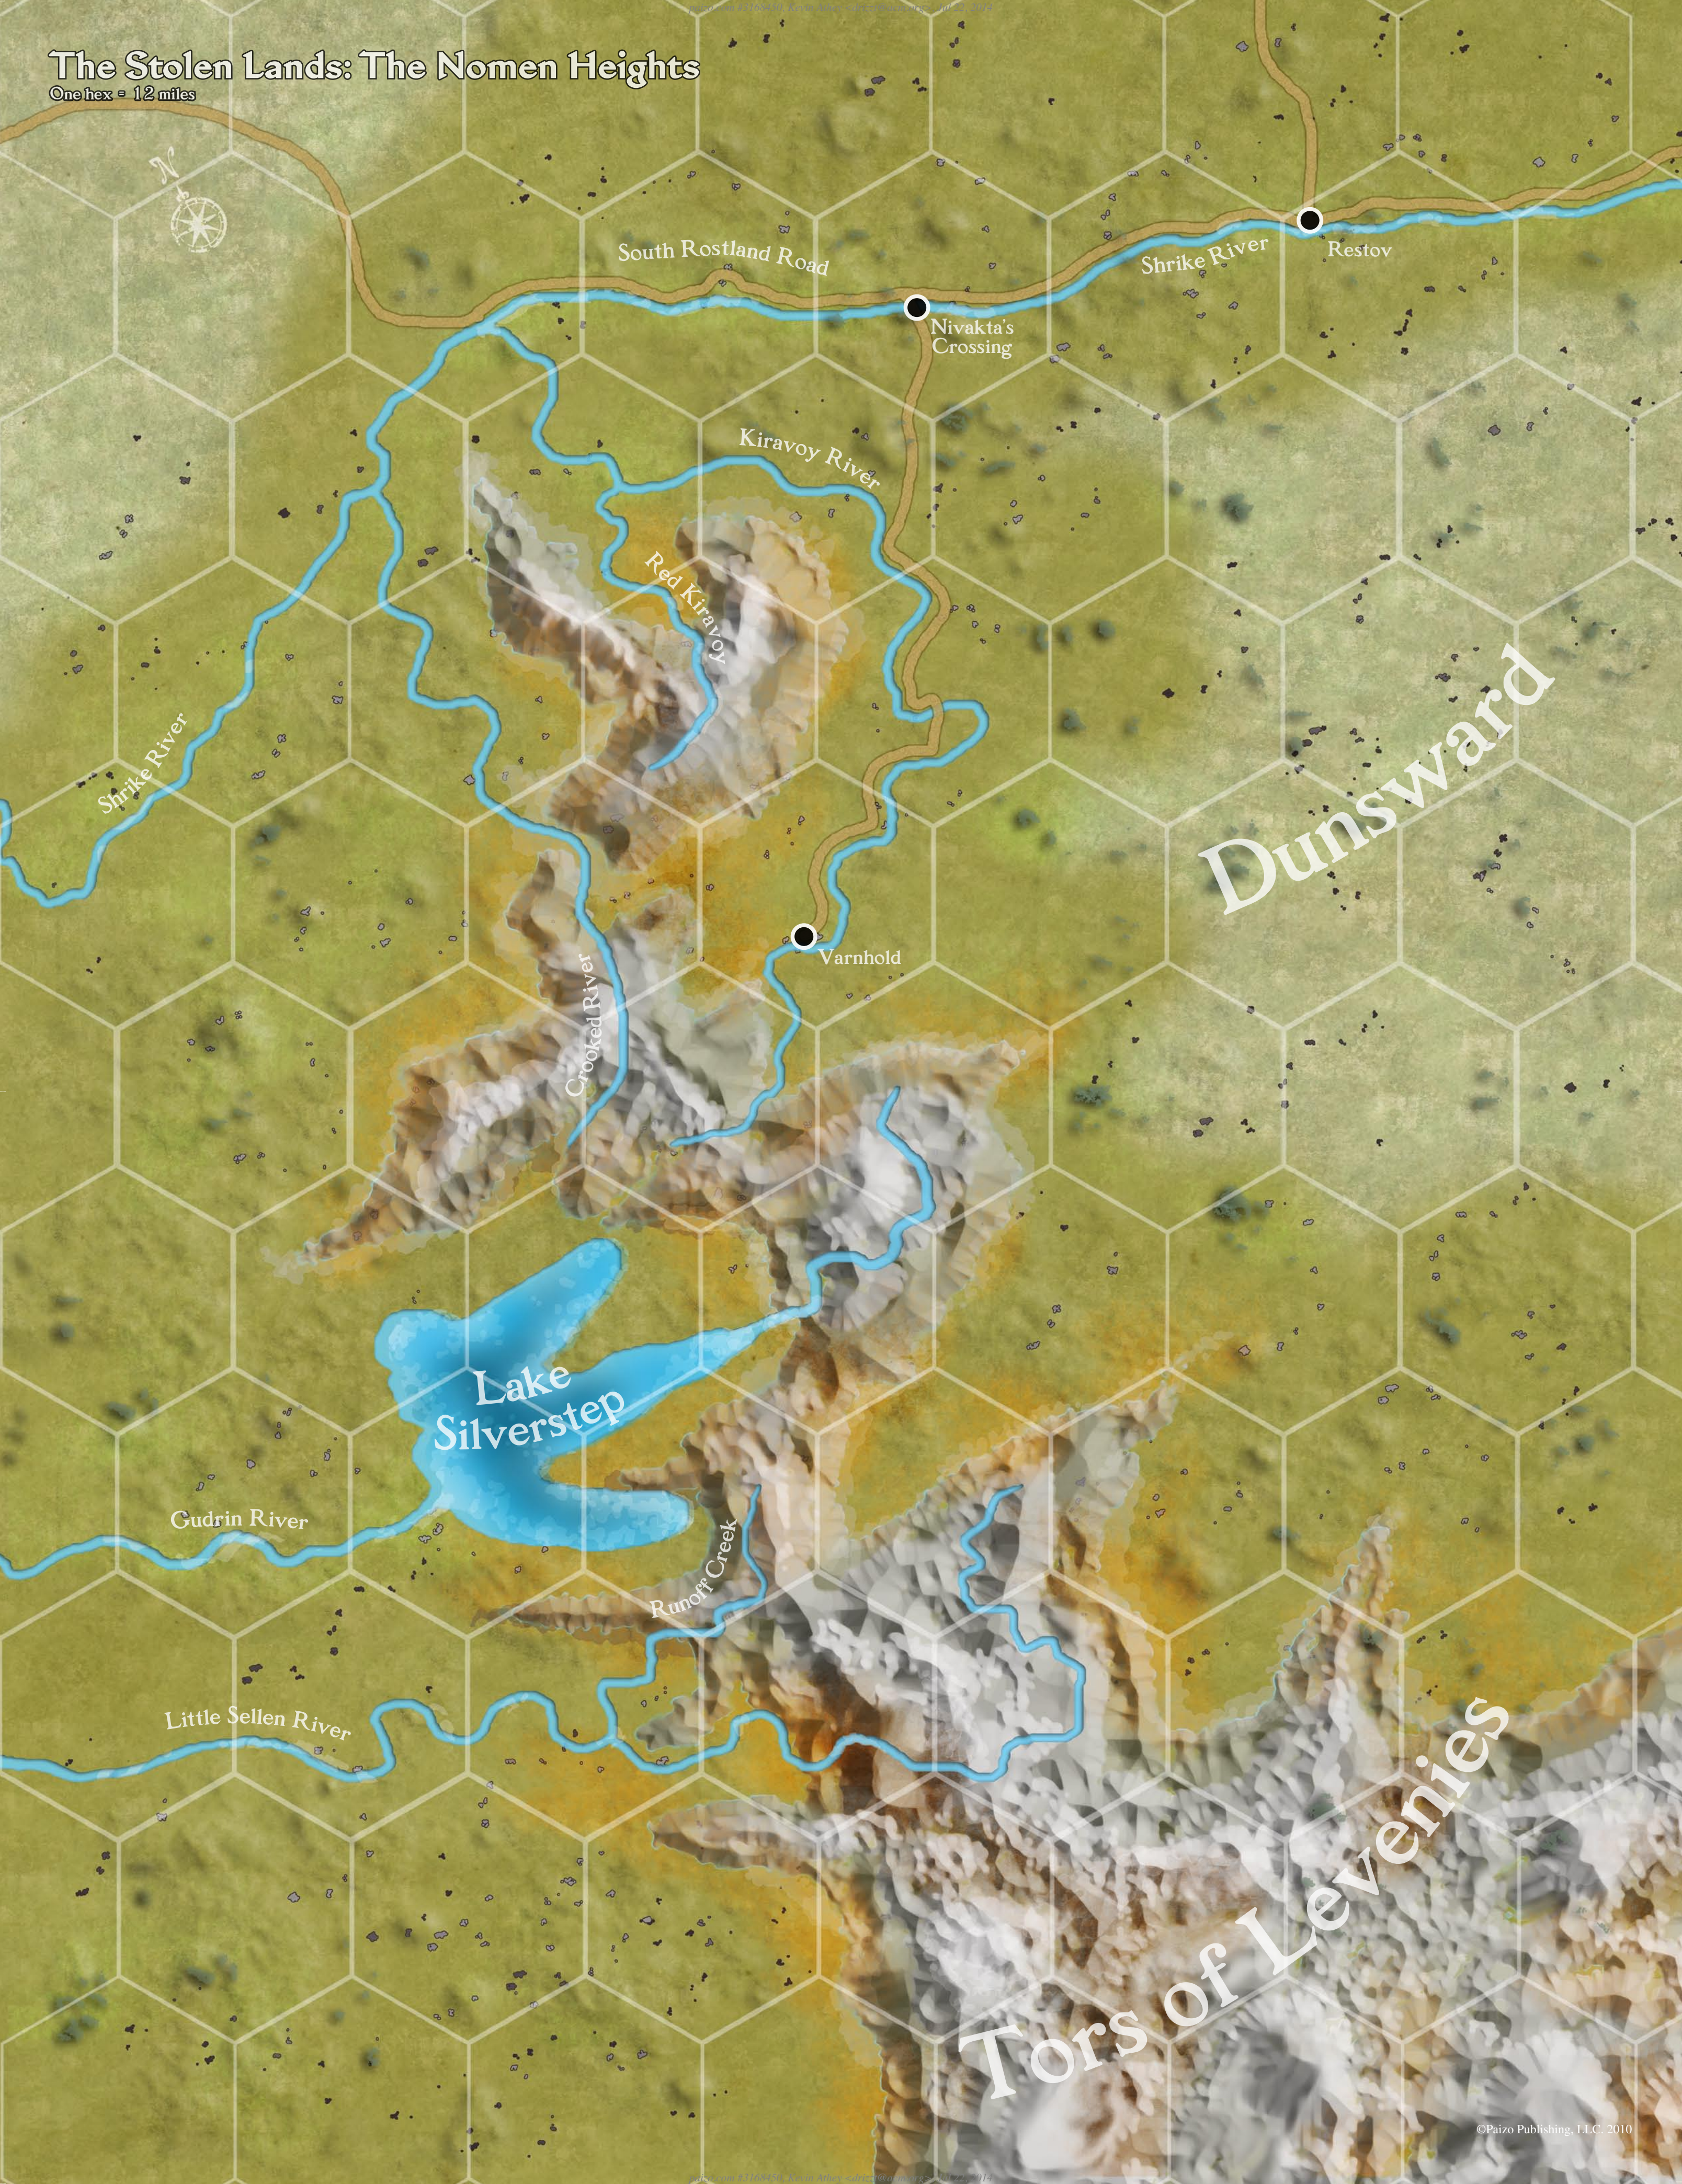

Thousand Voices

Whisper River

Ptix River

Ptix River

Rushlight River

Rushlight

Littletown

Pitax

The Stolen Lands: The Slough

One hex = 12 miles

Siltstrand River

East Sellen River

Lake Hooktongue

Hooktongue Slough

East Sellen River

The Stolen Lands: The Greenbelt

The Stolen Lands: The Nomen Heights

One hex = 12 miles

Dunsward

Tors of Levenies

To Varnhold Pass

Kiravoy River

To Fields

Varnhold

Raise and rule an entire kingdom in the Kingmaker Adventure Path. From early explorations and cartographic cataloguing of the region, to forays into the deadliest depths of an ancient wilderness, the *Kingmaker Poster Map Folio* provides the maps for an entire epic campaign. Within this map folio, you'll find six huge, 4-panel poster maps crucial to the Kingmaker Adventure Path—the mysterious village of Varnhold, the oppressed city of Pitax, and four linked maps that present the infamous Stolen Lands in their entirety. Even if you aren't running the Kingmaker Adventure Path, the maps inside can serve any campaign as new wilderness regions, villages, or cities for any RPG campaign. Your new kingdom waits within!