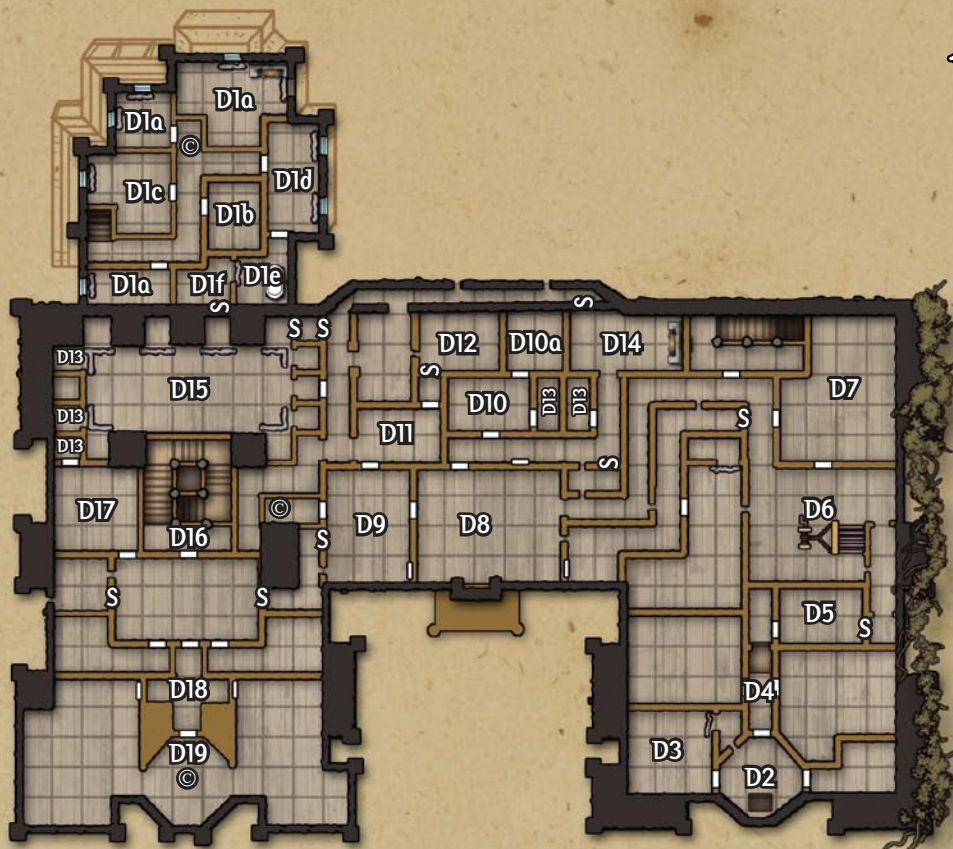

The Maggot Tree Siege

One square = 20 feet

Walcourt

First Floor

One square = 5 feet

Walcourt

Second Floor

One square = 5 feet

Walcourt Roof

One square = 5 feet

Walcourt Lower levels

One square = 5 feet

Ghivel's Townhouse
One square = 5 feet

side view

The Vacant Throne
One square = 5 feet

CLAIM A CITY OF DANGER!