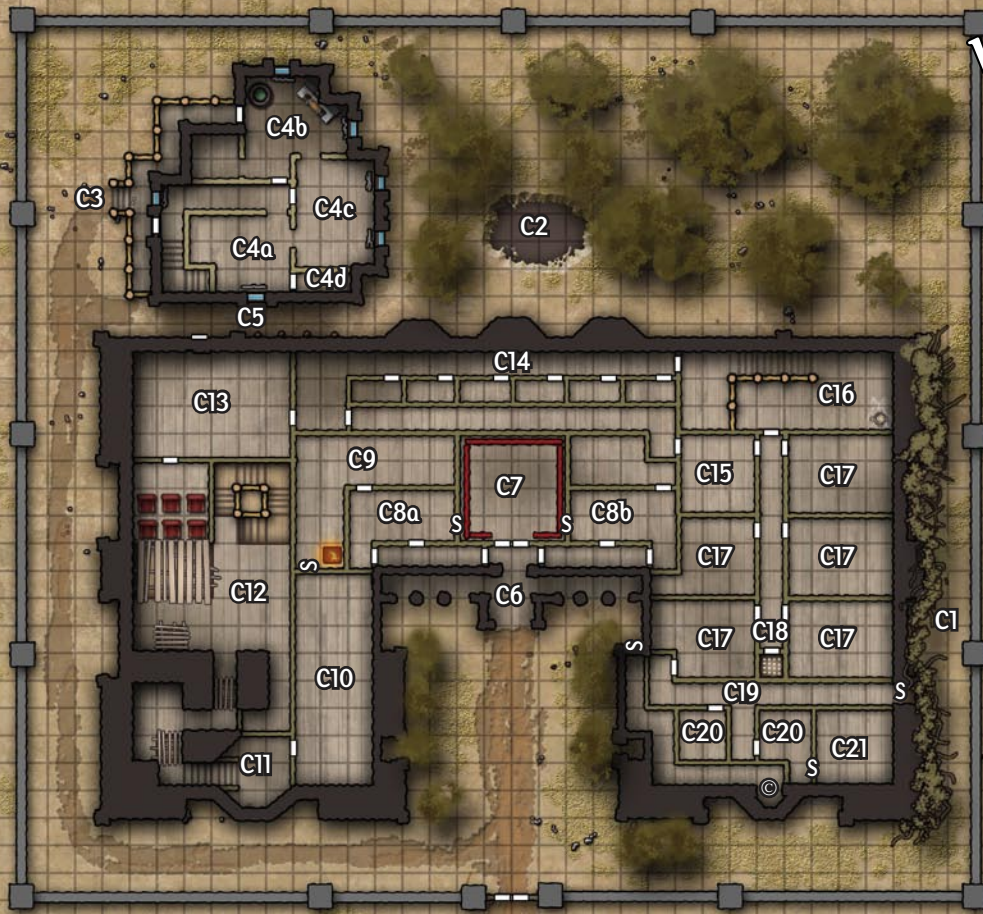

The Maggot Tree Siege

One square = 20 feet

Walcourt

First Floor

One square = 5 feet

Walcourt

Second Floor

One square = 5 feet

Walcourt Roof

One square = 5 feet

Walcourt Lower levels

One square = 5 feet

Ghivel's Townhouse
One square = 5 feet

side view

The Vacant Throne
One square = 5 feet

CLAIM A CITY OF DANGER!