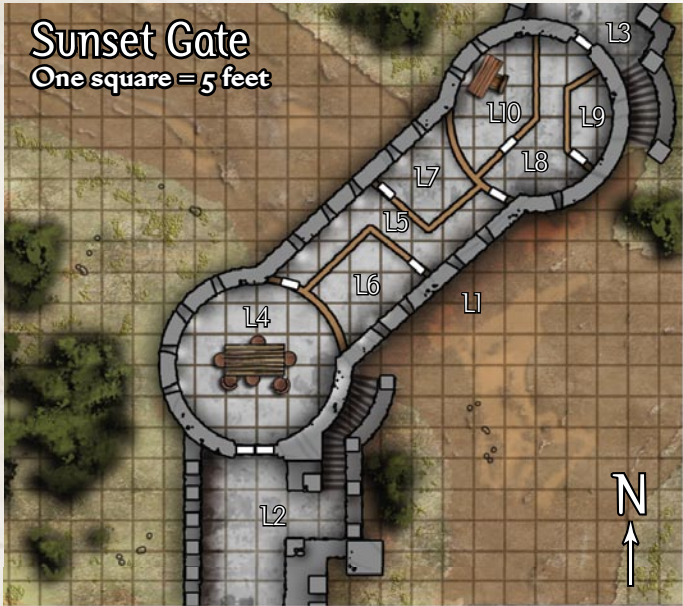

The Maggot Tree Siege

One square = 20 feet

Walcourt

First Floor

One square = 5 feet

Walcourt

Second Floor

One square = 5 feet

Walcourt Roof

One square = 5 feet

Walcourt Lower levels

One square = 5 feet

Ghivel's Townhouse
One square = 5 feet

side view

The Vacant Throne
One square = 5 feet

CLAIM A CITY OF DANGER!

Shadowy scoundrels and infernal masterminds scheme to claim the city of Westcrown in the Council of Thieves Adventure Path. Those who dare to face this villainy find challenges taking them from stinking slums to regal villas, through dilapidated museums and diabolical labyrinths, and on perilous paths beneath and beyond the tarnished city. The *Council of Thieves Map Folio* leads the way through the first Adventure Path created entirely for use with the Pathfinder Roleplaying Game! Within lie more than a dozen full-color maps of the metropolis's most famous and deadly locales! Even if you aren't running the Council of Thieves Adventure Path, the maps inside can serve as settings for palaces, dungeons, slums, and adventure sites for any RPG campaign. You'll also find a massive, 8-panel poster map revealing the infamous city of Westcrown, the setting of the entire campaign, presented as you've never seen it before! An entire city of adventure awaits!