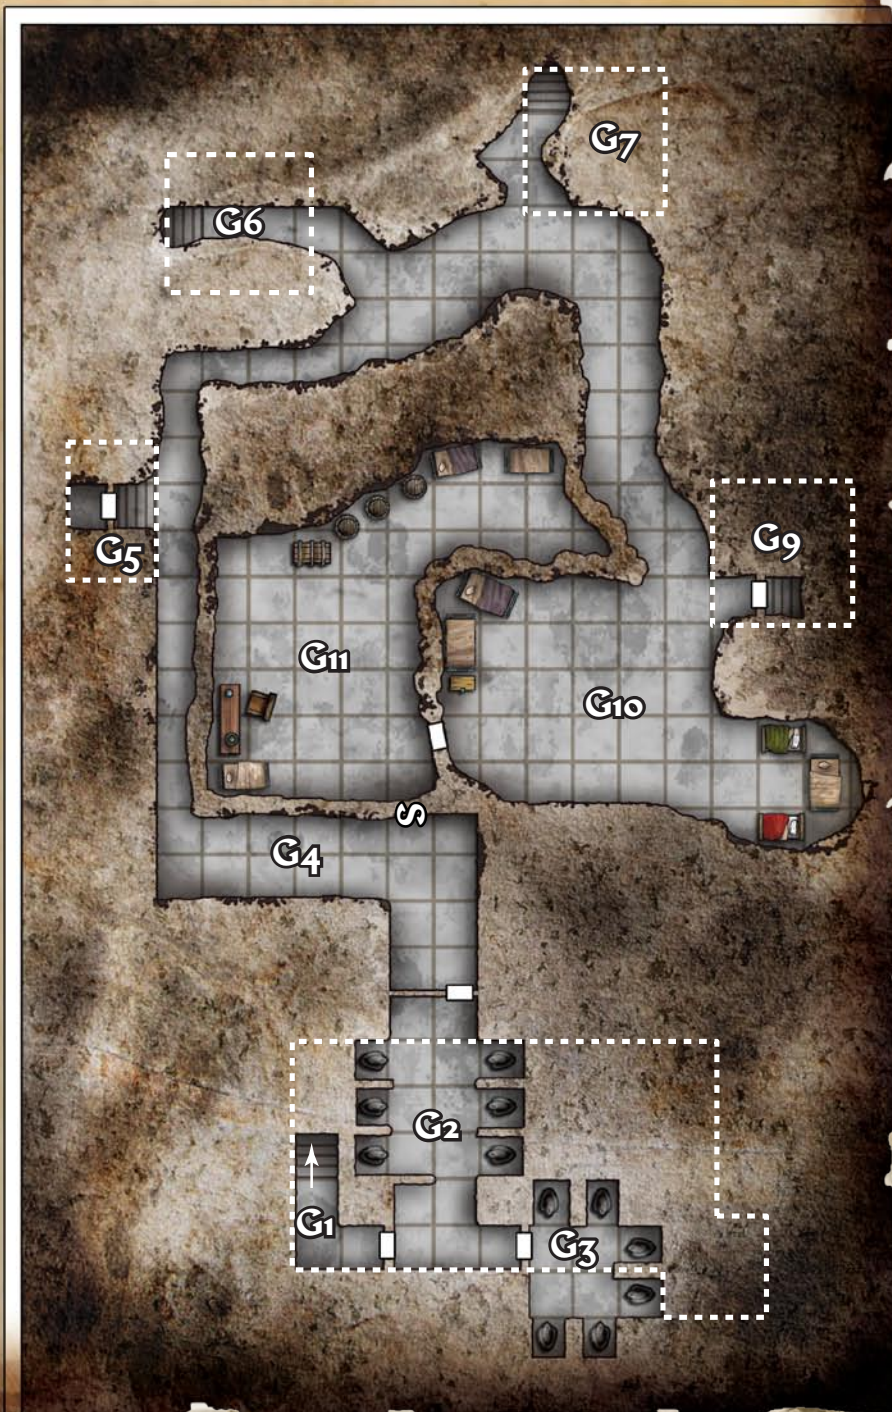

PATHFINDER CHRONICLES

Council of
Thieves
MAP FOLIO

Cartography by Jared Blando
and Robert Lazzaretti

Westcrown

City of Twilight

THE CITY OF WESTCROWN

Bastards of Erebus Lair

One square = 5 feet

THE ASMÖDEAN KNOT

One square = 5 feet

First Floor

Aberian's Folly

Second Floor

One square = 5 feet

Aberian's Attic

Delvehaven Ground Floor

Aberian Ruins

The Nessian Spiral

One square = 5 feet

Dark Market Ambush

Shop Interior

M
K

- T Thief
- M Maglin
- K Kruthe

One square = 5 feet

The Maggot Tree Siege

One square = 20 feet

Walcourt

First Floor

One square = 5 feet

Walcourt

Second Floor

One square = 5 feet