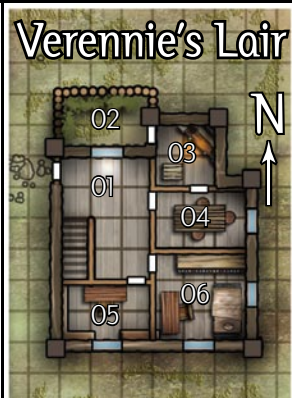

The Maggot Tree Siege

One square = 20 feet

Walcourt

First Floor

One square = 5 feet

Walcourt

Second Floor

One square = 5 feet

Walcourt Roof

One square = 5 feet

Walcourt Lower levels

One square = 5 feet

Ghivel's Townhouse
One square = 5 feet

side view

The Vacant Throne
One square = 5 feet

CLAIM A CITY OF DANGER!