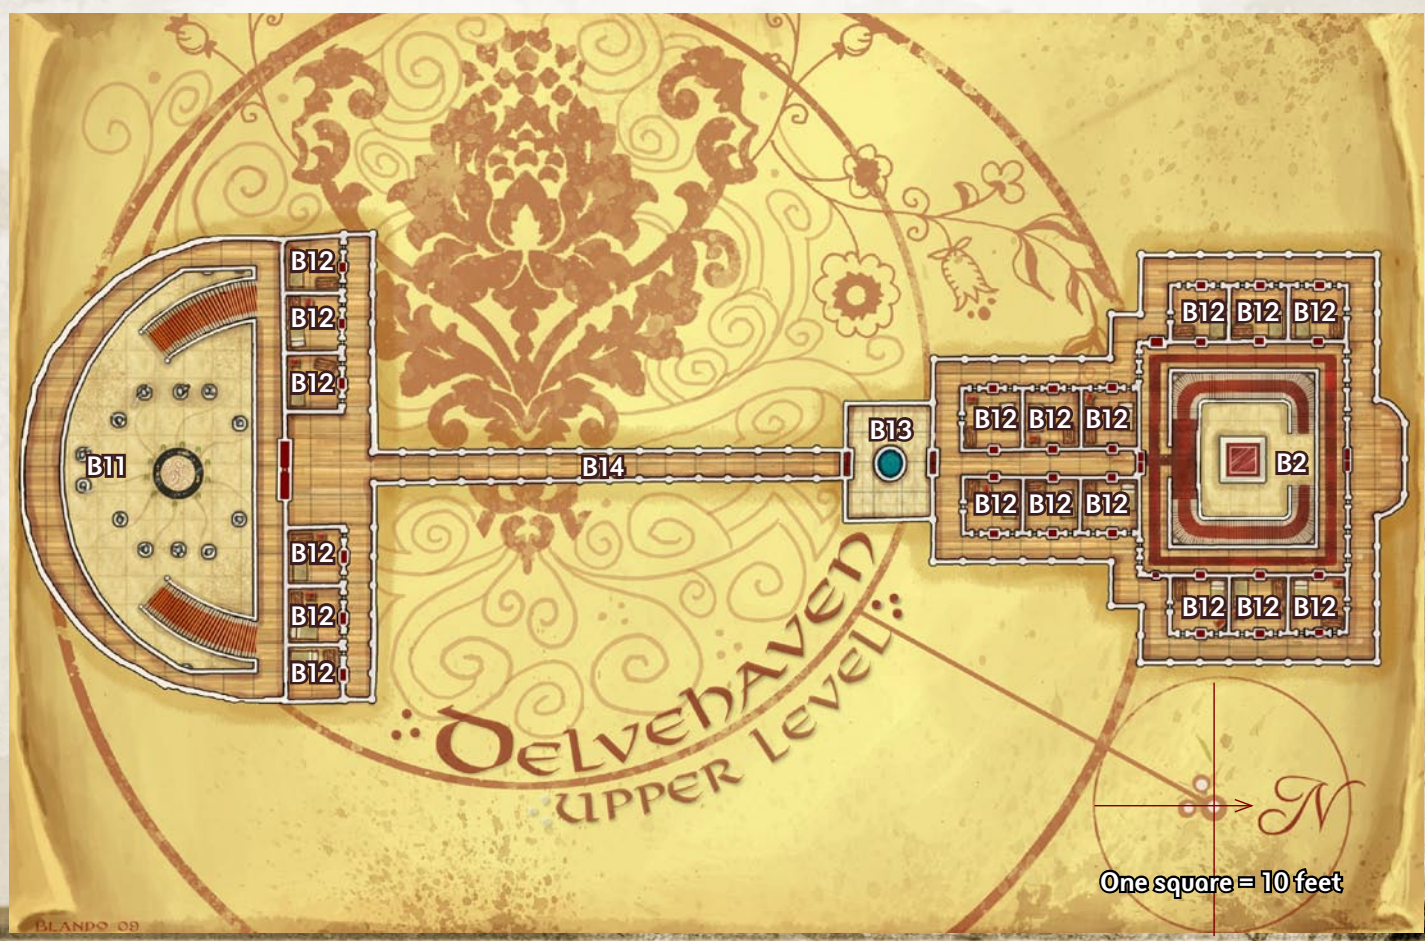

PATHFINDER CHRONICLES

Council of
Thieves
MAP FOLIO

Cartography by Jared Blando
and Robert Lazzaretti

Westcrown

City of Twilight

THE CITY OF WESTCROWN

Bastards of Erebus Lair

One square = 5 feet

THE ASMÖDEAN KNOT

One square = 5 feet

First Floor

Aberian's Folly

Second Floor

One square = 5 feet

Aberian's Attic

Delvehaven Ground Floor

The Maggot Tree Siege

One square = 20 feet

Walcourt

First Floor

One square = 5 feet

Walcourt

Second Floor

One square = 5 feet

Walcourt Roof

One square = 5 feet

Walcourt Lower levels

One square = 5 feet

Ghivel's Townhouse
One square = 5 feet

side view

The Vacant Throne
One square = 5 feet

CLAIM A CITY OF DANGER!