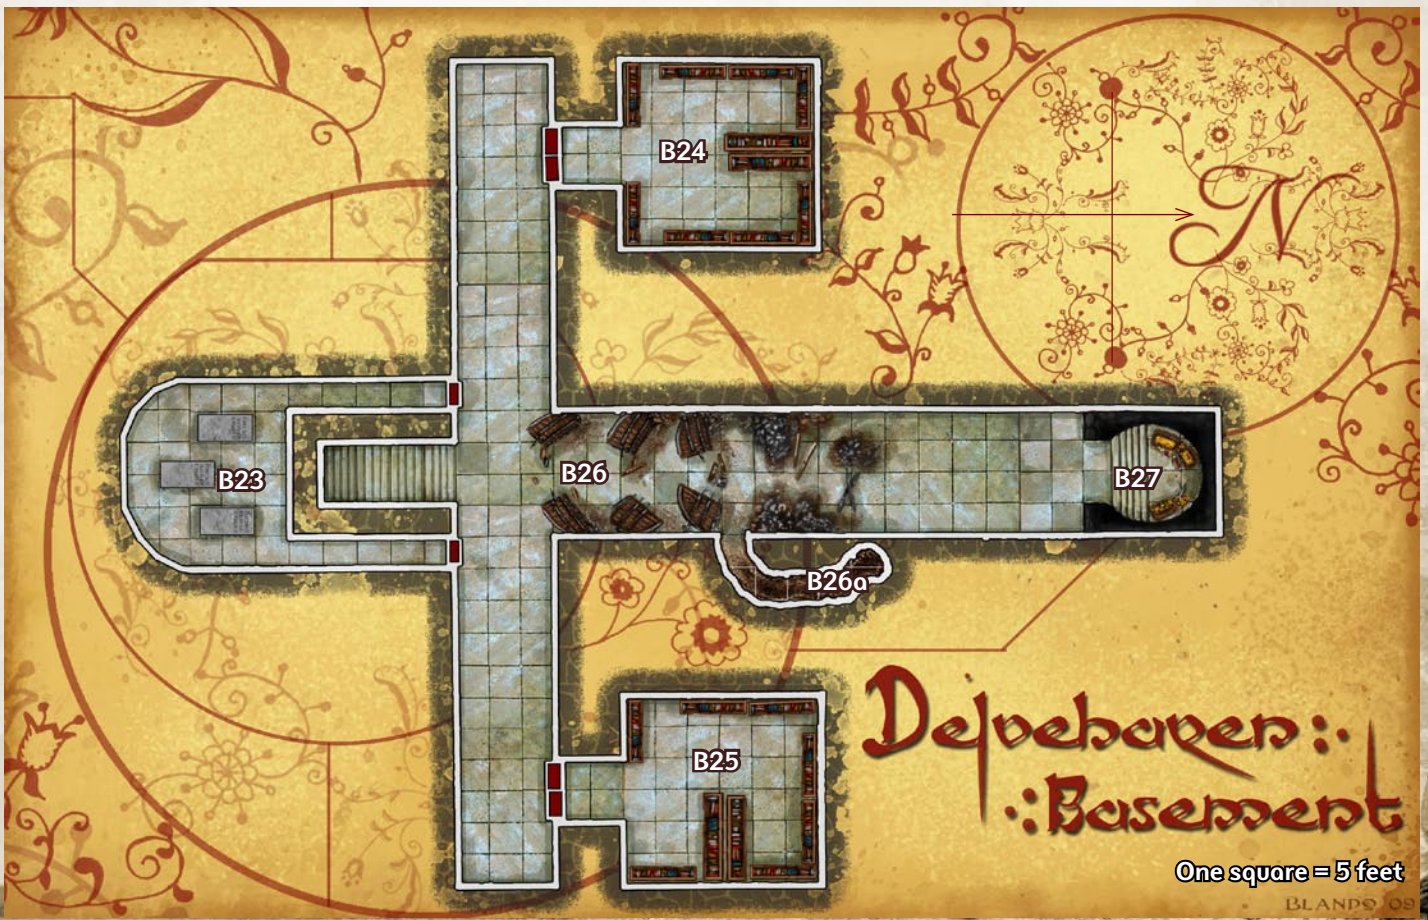

THE ASMÖDEAN KNOT

One square = 5 feet

First Floor

Aberian's Folly

Second Floor

One square = 5 feet

Aberian's Attic

Delvehaven Ground Floor

Aberian Ruins

The Nessian Spiral

One square = 5 feet

Dark Market Ambush

Shop Interior

M
K

- T Thief
- M Maglin
- K Kruthe

One square = 5 feet

The Maggot Tree Siege

One square = 20 feet

Walcourt

First Floor

One square = 5 feet

Walcourt

Second Floor

One square = 5 feet

Walcourt Roof

One square = 5 feet

Walcourt Lower levels

One square = 5 feet

Ghivel's Townhouse
One square = 5 feet

side view

The Vacant Throne
One square = 5 feet

CLAIM A CITY OF DANGER!