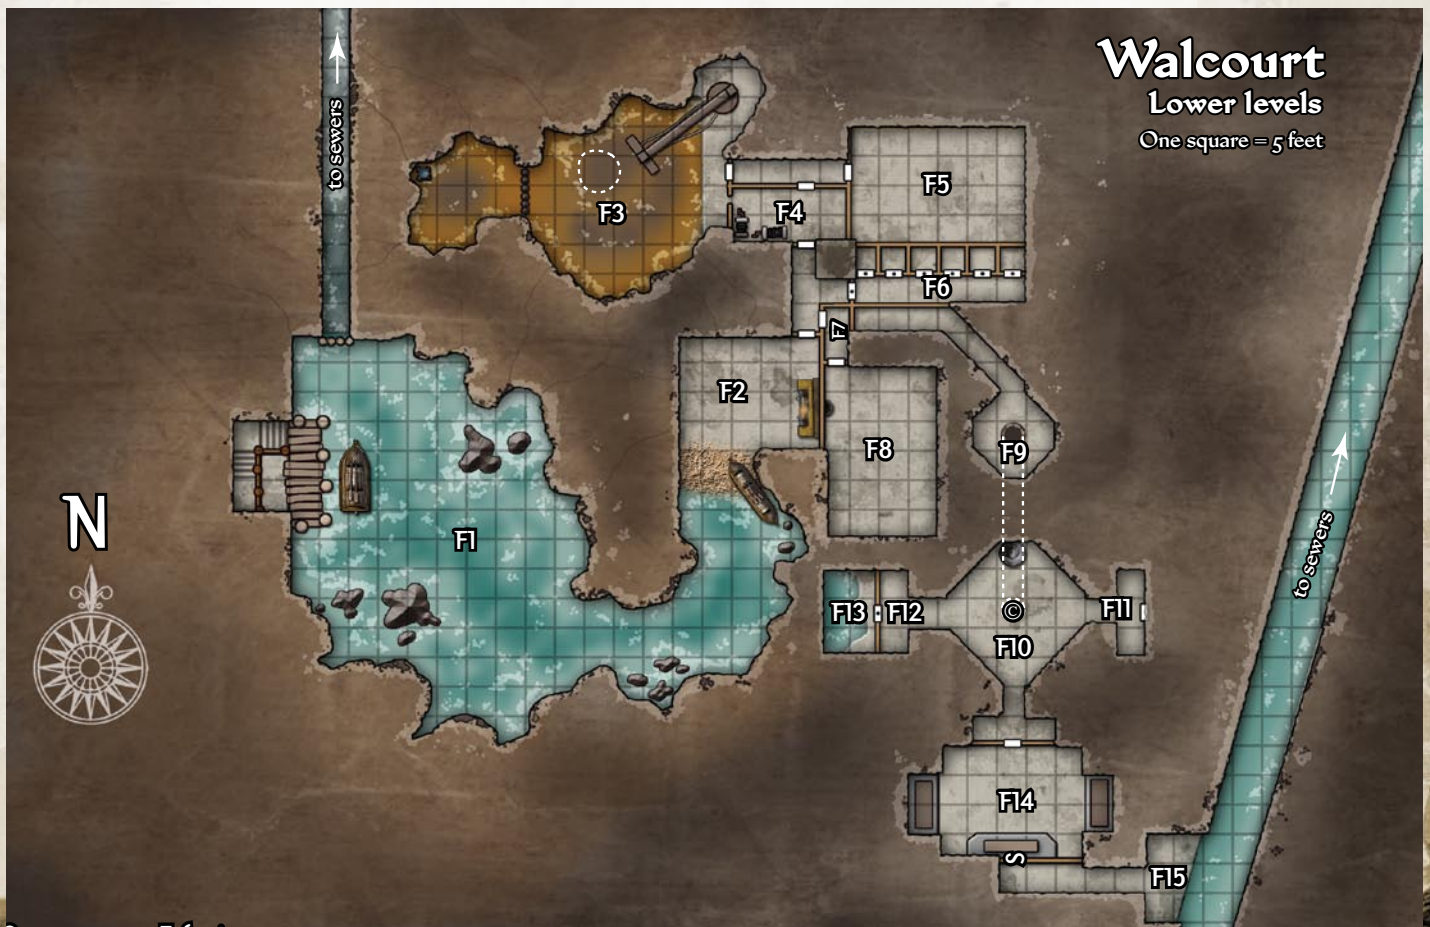

The Maggot Tree Siege

One square = 20 feet

Walcourt

First Floor

One square = 5 feet

Walcourt

Second Floor

One square = 5 feet

Walcourt Roof

One square = 5 feet

Walcourt Lower levels

One square = 5 feet

Ghivel's Townhouse
One square = 5 feet

side view

The Vacant Throne
One square = 5 feet

CLAIM A CITY OF DANGER!

Shadowy scoundrels and infernal masterminds scheme to claim the city of Westcrown in the Council of Thieves Adventure Path. Those who dare to face this villainy find challenges taking them from stinking slums to regal villas, through dilapidated museums and diabolical labyrinths, and on perilous paths beneath and beyond the tarnished city. The *Council of Thieves Map Folio* leads the way through the first Adventure Path created entirely for use with the Pathfinder Roleplaying Game! Within lie more than a dozen full-color maps of the metropolis's most famous and deadly locales! Even if you aren't running the Council of Thieves Adventure Path, the maps inside can serve as settings for palaces, dungeons, slums, and adventure sites for any RPG campaign. You'll also find a massive, 8-panel poster map revealing the infamous city of Westcrown, the setting of the entire campaign, presented as you've never seen it before! An entire city of adventure awaits!