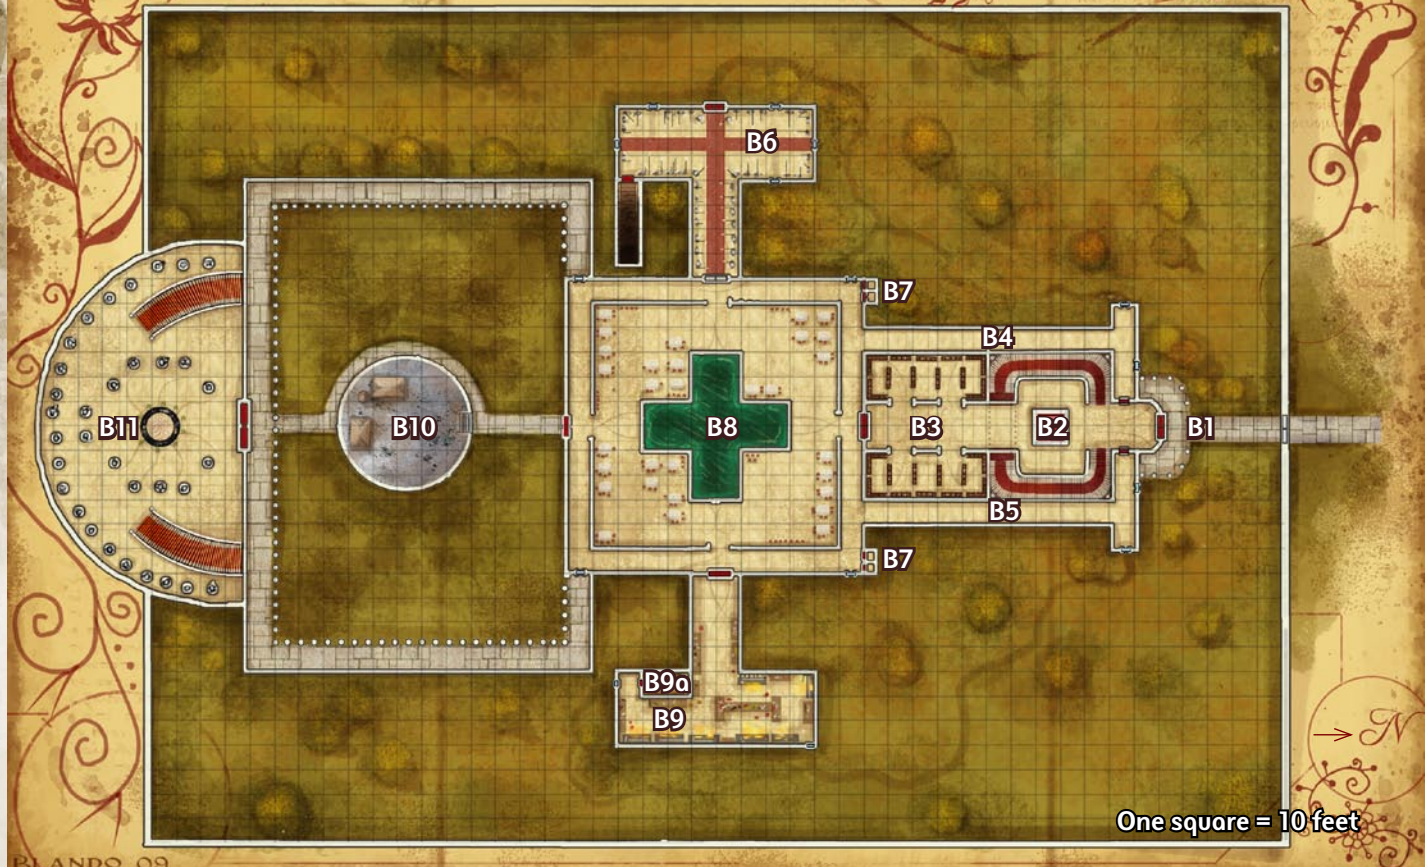

THE ASMÖDEAN KNOT

One square = 5 feet

First Floor

Aberian's Folly

Second Floor

One square = 5 feet

Aberian's Attic

Delvehaven Ground Floor

Aberian Ruins

The Nessian Spiral

One square = 5 feet

Dark Market Ambush

Shop Interior

M
K

- T Thief
- M Maglin
- K Kruthe

One square = 5 feet

The Maggot Tree Siege

One square = 20 feet

Walcourt

First Floor

One square = 5 feet

Walcourt

Second Floor

One square = 5 feet

Walcourt Roof

One square = 5 feet

Walcourt Lower levels

One square = 5 feet

Ghivel's Townhouse
One square = 5 feet

side view

The Vacant Throne
One square = 5 feet

CLAIM A CITY OF DANGER!