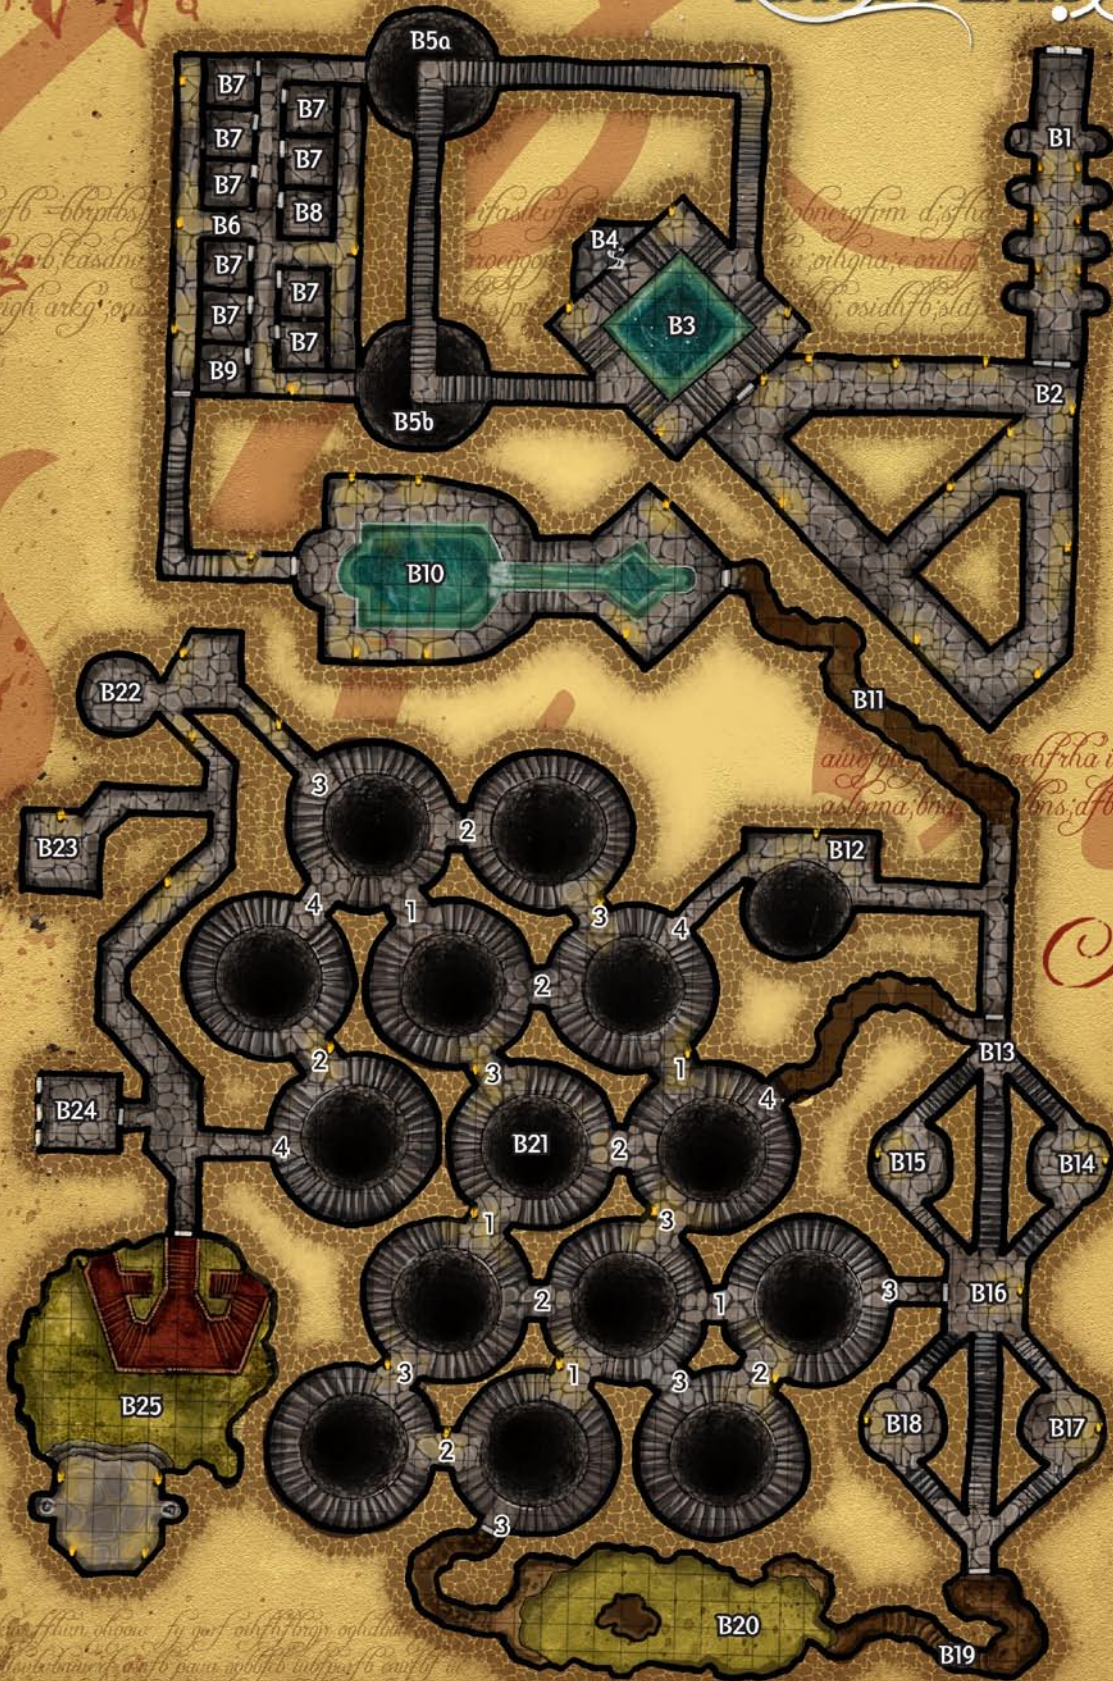

PATHFINDER CHRONICLES

Council of
Thieves
MAP FOLIO

Cartography by Jared Blando
and Robert Lazzaretti

Westcrown

City of Twilight

THE CITY OF WESTCROWN

Bastards of Erebus Lair

One square = 5 feet

THE ASMÖDEAN KNOT

One square = 5 feet

First Floor

Aberian's Folly

Second Floor

One square = 5 feet

Aberian's Attic

Delvehaven Ground Floor

The Maggot Tree Siege

One square = 20 feet

Walcourt

First Floor

One square = 5 feet

Walcourt

Second Floor

One square = 5 feet

Shadowy scoundrels and infernal masterminds scheme to claim the city of Westcrown in the Council of Thieves Adventure Path. Those who dare to face this villainy find challenges taking them from stinking slums to regal villas, through dilapidated museums and diabolical labyrinths, and on perilous paths beneath and beyond the tarnished city. The *Council of Thieves Map Folio* leads the way through the first Adventure Path created entirely for use with the Pathfinder Roleplaying Game! Within lie more than a dozen full-color maps of the metropolis's most famous and deadly locales! Even if you aren't running the Council of Thieves Adventure Path, the maps inside can serve as settings for palaces, dungeons, slums, and adventure sites for any RPG campaign. You'll also find a massive, 8-panel poster map revealing the infamous city of Westcrown, the setting of the entire campaign, presented as you've never seen it before! An entire city of adventure awaits!