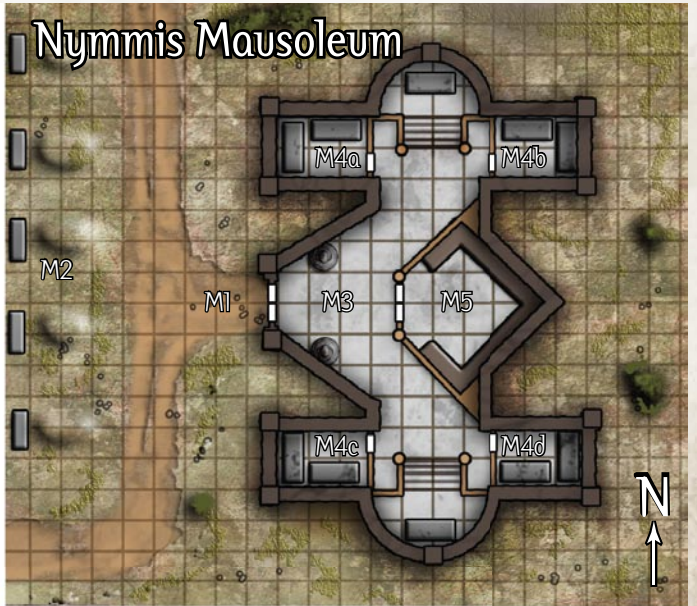

The Maggot Tree Siege

One square = 20 feet

Walcourt

First Floor

One square = 5 feet

Walcourt

Second Floor

One square = 5 feet

Walcourt Roof

One square = 5 feet

Walcourt Lower levels

One square = 5 feet

Ghivel's Townhouse
One square = 5 feet

side view

The Vacant Throne
One square = 5 feet

CLAIM A CITY OF DANGER!

Shadowy scoundrels and infernal masterminds scheme to claim the city of Westcrown in the Council of Thieves Adventure Path. Those who dare to face this villainy find challenges taking them from stinking slums to regal villas, through dilapidated museums and diabolical labyrinths, and on perilous paths beneath and beyond the tarnished city. The *Council of Thieves Map Folio* leads the way through the first Adventure Path created entirely for use with the Pathfinder Roleplaying Game! Within lie more than a dozen full-color maps of the metropolis's most famous and deadly locales! Even if you aren't running the Council of Thieves Adventure Path, the maps inside can serve as settings for palaces, dungeons, slums, and adventure sites for any RPG campaign. You'll also find a massive, 8-panel poster map revealing the infamous city of Westcrown, the setting of the entire campaign, presented as you've never seen it before! An entire city of adventure awaits!