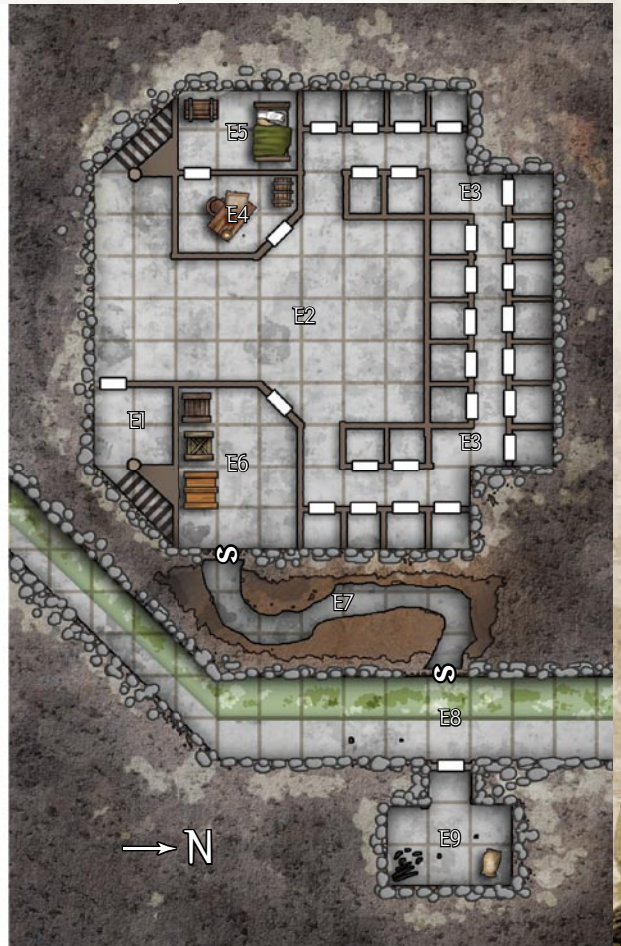

THE ASMÖDEAN KNOT

One square = 5 feet

First Floor

Aberian's Folly

Second Floor

One square = 5 feet

Aberian's Attic

Delvehaven Ground Floor

Aberian Ruins

The Nessian Spiral

One square = 5 feet

Dark Market Ambush

Shop Interior

M
K

- T Thief
- M Maglin
- K Kruthe

One square = 5 feet

The Maggot Tree Siege

One square = 20 feet

Walcourt

First Floor

One square = 5 feet

Walcourt

Second Floor

One square = 5 feet

Walcourt Roof

One square = 5 feet

Walcourt Lower levels

One square = 5 feet

Ghivel's Townhouse
One square = 5 feet

side view

The Vacant Throne
One square = 5 feet

CLAIM A CITY OF DANGER!