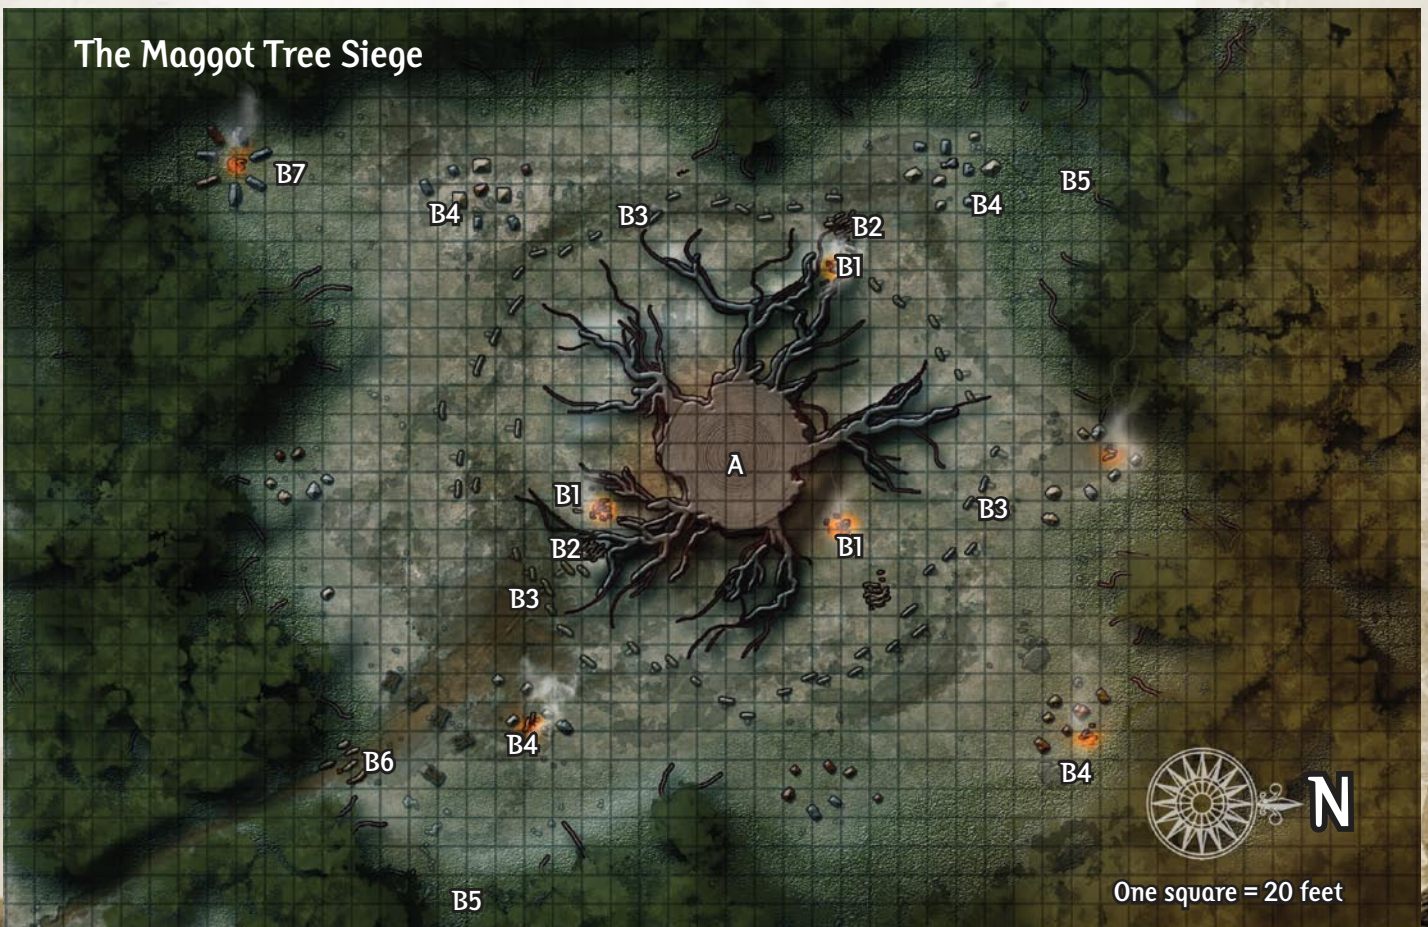

THE ASMÖDEAN KNOT

One square = 5 feet

First Floor

Aberian's Folly

Second Floor

One square = 5 feet

Aberian's Attic

Delvehaven Ground Floor

Aberian Ruins

The Nessian Spiral

One square = 5 feet

Dark Market Ambush

Shop Interior

M
K

- T Thief
- M Maglin
- K Kruthe

One square = 5 feet

The Maggot Tree Siege

One square = 20 feet

Walcourt

First Floor

One square = 5 feet

Walcourt

Second Floor

One square = 5 feet

Walcourt Roof

One square = 5 feet

Walcourt Lower levels

One square = 5 feet

Ghivel's Townhouse
One square = 5 feet

side view

The Vacant Throne
One square = 5 feet

CLAIM A CITY OF DANGER!