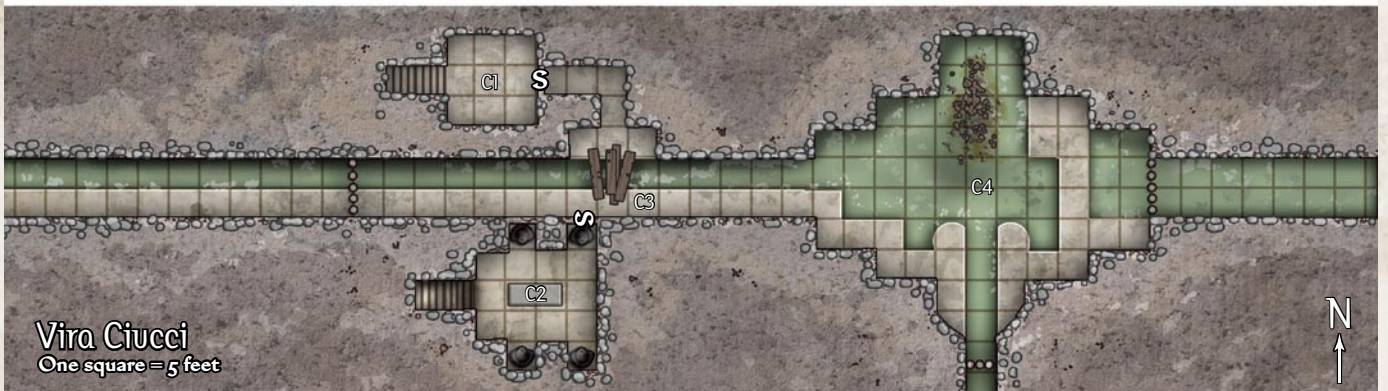

The Maggot Tree Siege

One square = 20 feet

Walcourt

First Floor

One square = 5 feet

Walcourt

Second Floor

One square = 5 feet

Walcourt Roof

One square = 5 feet

Walcourt Lower levels

One square = 5 feet

Ghivel's Townhouse
One square = 5 feet

side view

The Vacant Throne
One square = 5 feet

CLAIM A CITY OF DANGER!

Shadowy scoundrels and infernal masterminds scheme to claim the city of Westcrown in the Council of Thieves Adventure Path. Those who dare to face this villainy find challenges taking them from stinking slums to regal villas, through dilapidated museums and diabolical labyrinths, and on perilous paths beneath and beyond the tarnished city. The *Council of Thieves Map Folio* leads the way through the first Adventure Path created entirely for use with the Pathfinder Roleplaying Game! Within lie more than a dozen full-color maps of the metropolis's most famous and deadly locales! Even if you aren't running the Council of Thieves Adventure Path, the maps inside can serve as settings for palaces, dungeons, slums, and adventure sites for any RPG campaign. You'll also find a massive, 8-panel poster map revealing the infamous city of Westcrown, the setting of the entire campaign, presented as you've never seen it before! An entire city of adventure awaits!