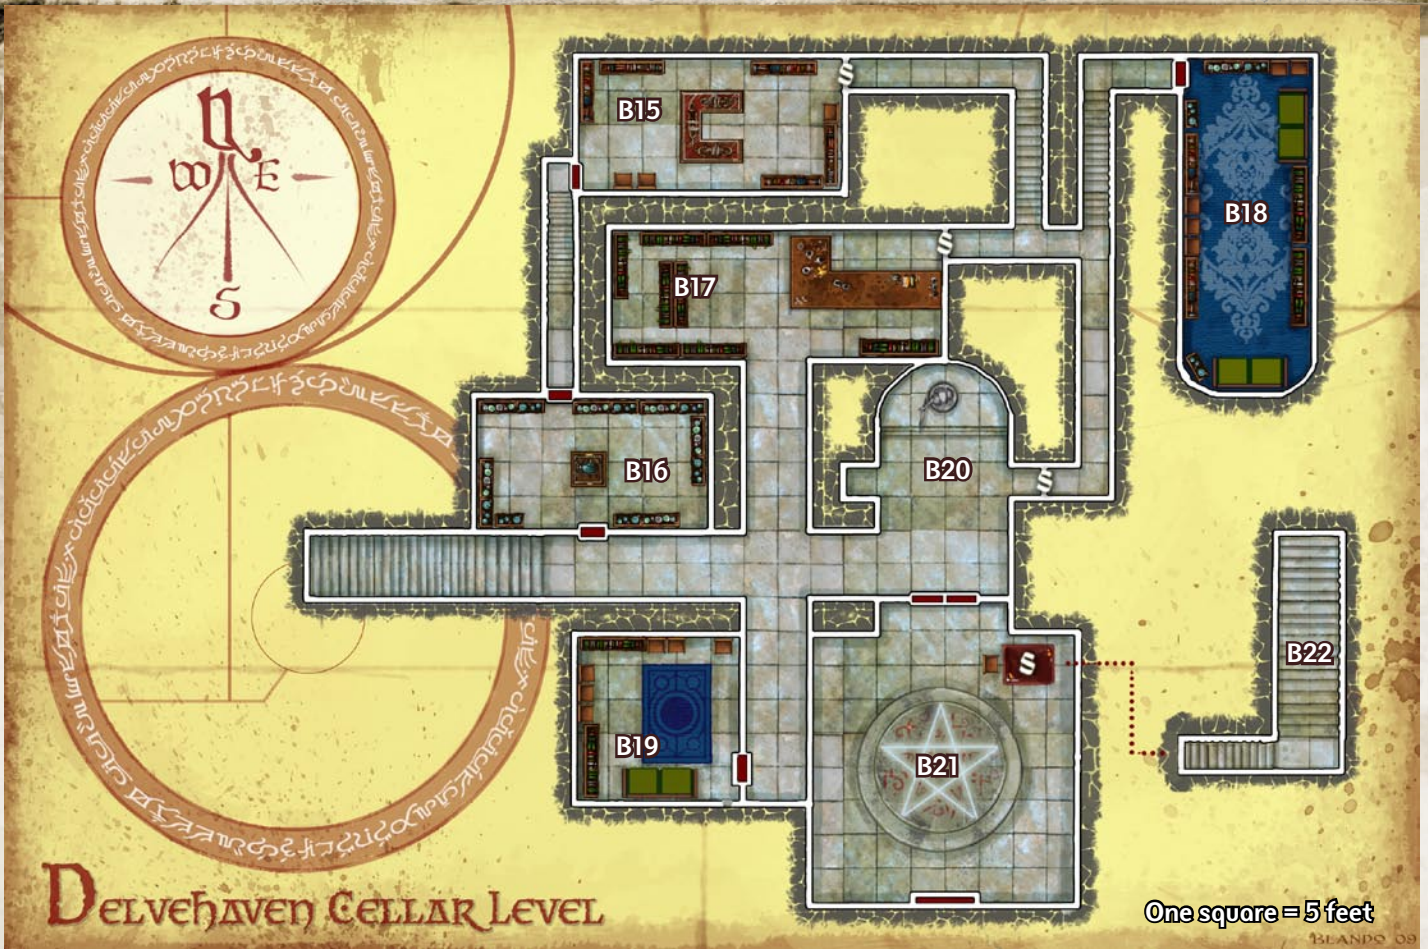

THE ASMÖDEAN KNOT

One square = 5 feet

First Floor

Aberian's Folly

Second Floor

One square = 5 feet

Aberian's Attic

Delvehaven Ground Floor

Aberian Ruins

The Nessian Spiral

One square = 5 feet

Dark Market Ambush

Shop Interior

M
K

- T Thief
- M Maglin
- K Kruthe

One square = 5 feet

The Maggot Tree Siege

One square = 20 feet

Walcourt

First Floor

One square = 5 feet

Walcourt

Second Floor

One square = 5 feet

Walcourt Roof

One square = 5 feet

Walcourt Lower levels

One square = 5 feet

Ghivel's Townhouse
One square = 5 feet

side view

The Vacant Throne
One square = 5 feet

CLAIM A CITY OF DANGER!