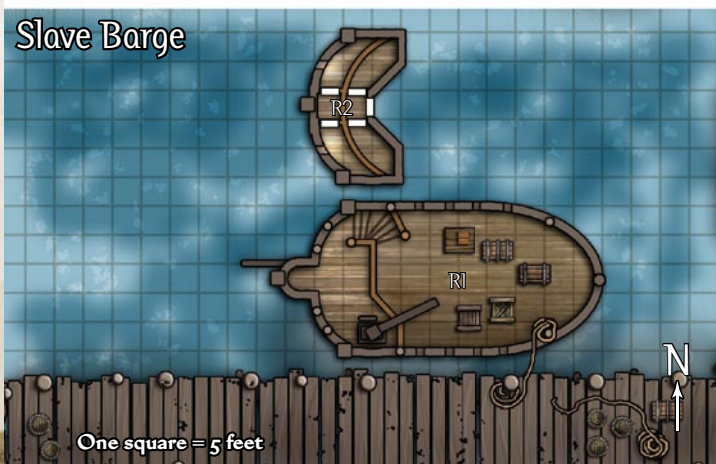

The Maggot Tree Siege

One square = 20 feet

Walcourt

First Floor

One square = 5 feet

Walcourt

Second Floor

One square = 5 feet

Walcourt Roof

One square = 5 feet

Walcourt Lower levels

One square = 5 feet

Ghivel's Townhouse
One square = 5 feet

side view

The Vacant Throne
One square = 5 feet

CLAIM A CITY OF DANGER!

Shadowy scoundrels and infernal masterminds scheme to claim the city of Westcrown in the Council of Thieves Adventure Path. Those who dare to face this villainy find challenges taking them from stinking slums to regal villas, through dilapidated museums and diabolical labyrinths, and on perilous paths beneath and beyond the tarnished city. The *Council of Thieves Map Folio* leads the way through the first Adventure Path created entirely for use with the Pathfinder Roleplaying Game! Within lie more than a dozen full-color maps of the metropolis's most famous and deadly locales! Even if you aren't running the Council of Thieves Adventure Path, the maps inside can serve as settings for palaces, dungeons, slums, and adventure sites for any RPG campaign. You'll also find a massive, 8-panel poster map revealing the infamous city of Westcrown, the setting of the entire campaign, presented as you've never seen it before! An entire city of adventure awaits!