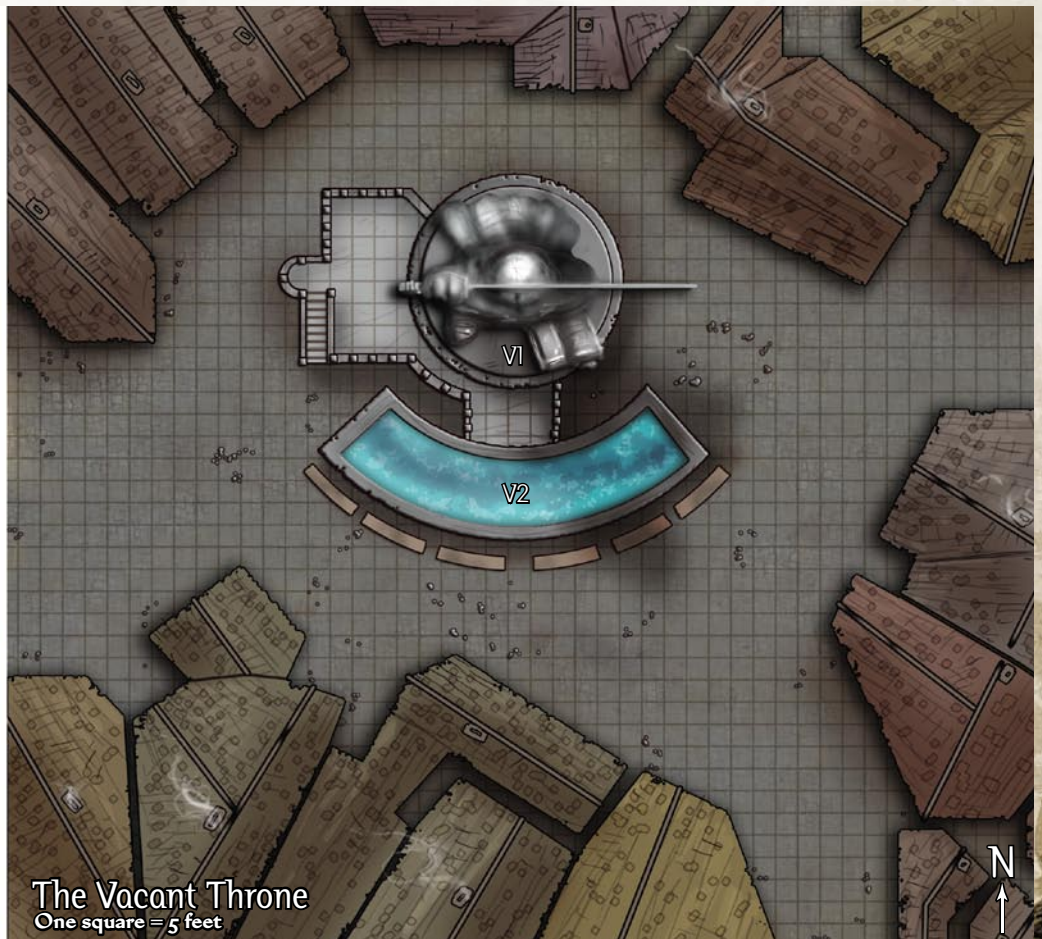

The Maggot Tree Siege

One square = 20 feet

Walcourt

First Floor

One square = 5 feet

Walcourt

Second Floor

One square = 5 feet

Walcourt Roof

One square = 5 feet

Walcourt Lower levels

One square = 5 feet

Ghivel's Townhouse
One square = 5 feet

side view

The Vacant Throne
One square = 5 feet

CLAIM A CITY OF DANGER!

Shadowy scoundrels and infernal masterminds scheme to claim the city of Westcrown in the Council of Thieves Adventure Path. Those who dare to face this villainy find challenges taking them from stinking slums to regal villas, through dilapidated museums and diabolical labyrinths, and on perilous paths beneath and beyond the tarnished city. The *Council of Thieves Map Folio* leads the way through the first Adventure Path created entirely for use with the Pathfinder Roleplaying Game! Within lie more than a dozen full-color maps of the metropolis's most famous and deadly locales! Even if you aren't running the Council of Thieves Adventure Path, the maps inside can serve as settings for palaces, dungeons, slums, and adventure sites for any RPG campaign. You'll also find a massive, 8-panel poster map revealing the infamous city of Westcrown, the setting of the entire campaign, presented as you've never seen it before! An entire city of adventure awaits!