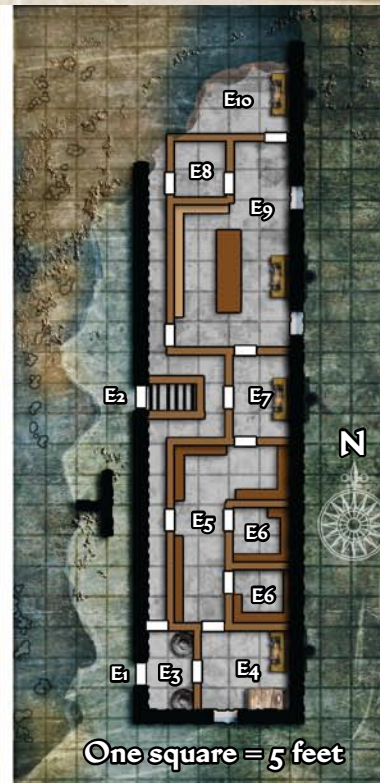

PATHFINDER CHRONICLES

Council of
Thieves
MAP FOLIO

Cartography by Jared Blando
and Robert Lazzaretti

Westcrown

City of Twilight

THE CITY OF WESTCROWN

Bastards of Erebus Lair

One square = 5 feet

THE ASMÖDEAN KNOT

One square = 5 feet

First Floor

Aberian's Folly

Second Floor

One square = 5 feet

Aberian's Attic

Delvehaven Ground Floor

Aberian Ruins

The Nessian Spiral

One square = 5 feet

Dark Market Ambush

Shop Interior

M
K

- T Thief
- M Maglin
- K Kruthe

One square = 5 feet

The Maggot Tree Siege

One square = 20 feet

Walcourt

First Floor

One square = 5 feet

Walcourt

Second Floor

One square = 5 feet