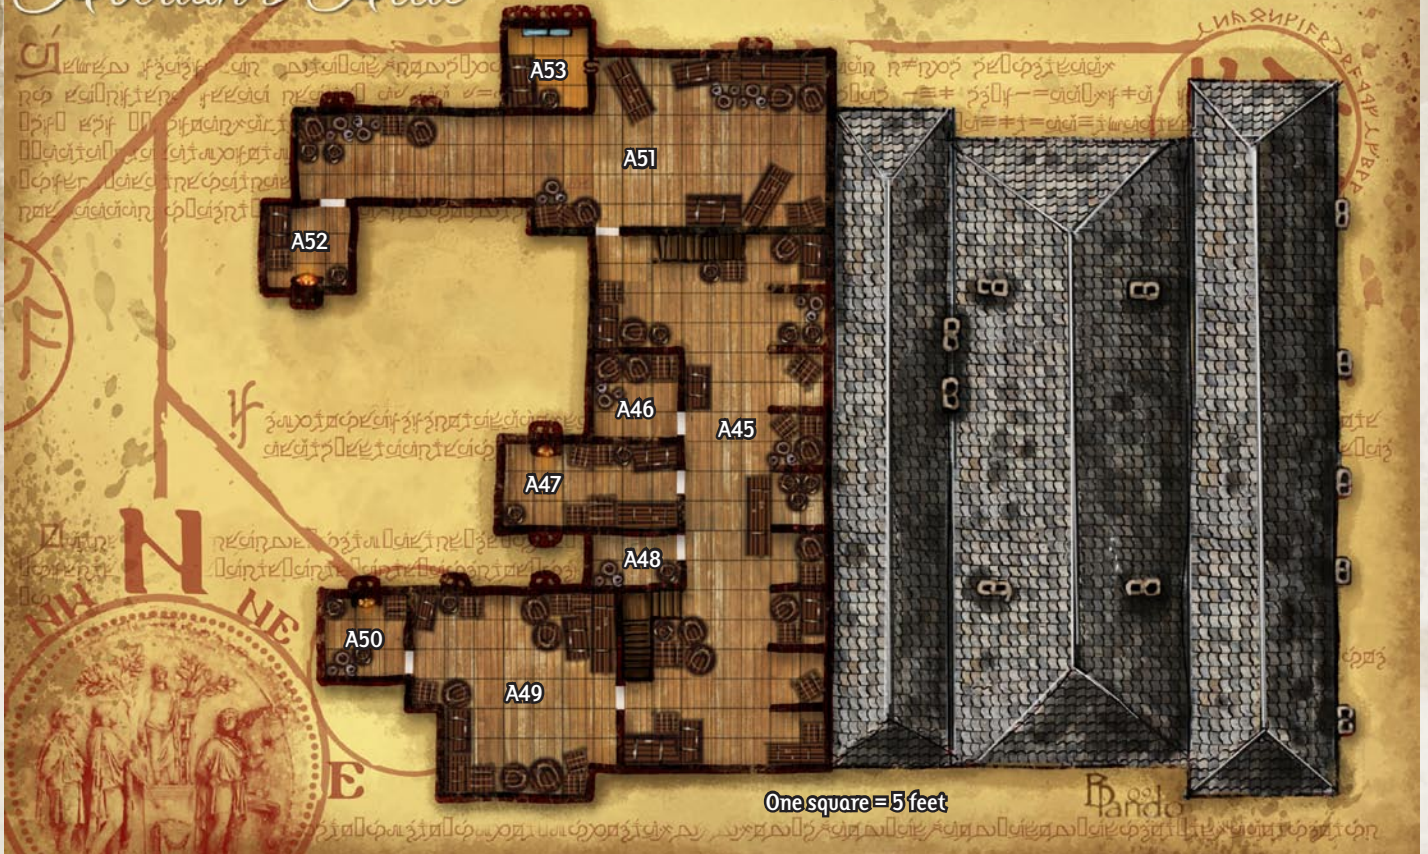

THE ASMÖDEAN KNOT

One square = 5 feet

First Floor

Aberian's Folly

Second Floor

One square = 5 feet

Aberian's Attic

Delvehaven Ground Floor

Aberian Ruins

The Nessian Spiral

One square = 5 feet

Dark Market Ambush

Shop Interior

M
K

- T Thief
- M Maglin
- K Kruthe

One square = 5 feet

The Maggot Tree Siege

One square = 20 feet

Walcourt

First Floor

One square = 5 feet

Walcourt

Second Floor

One square = 5 feet

Walcourt Roof

One square = 5 feet

Walcourt Lower levels

One square = 5 feet

Ghivel's Townhouse
One square = 5 feet

side view

The Vacant Throne
One square = 5 feet

CLAIM A CITY OF DANGER!