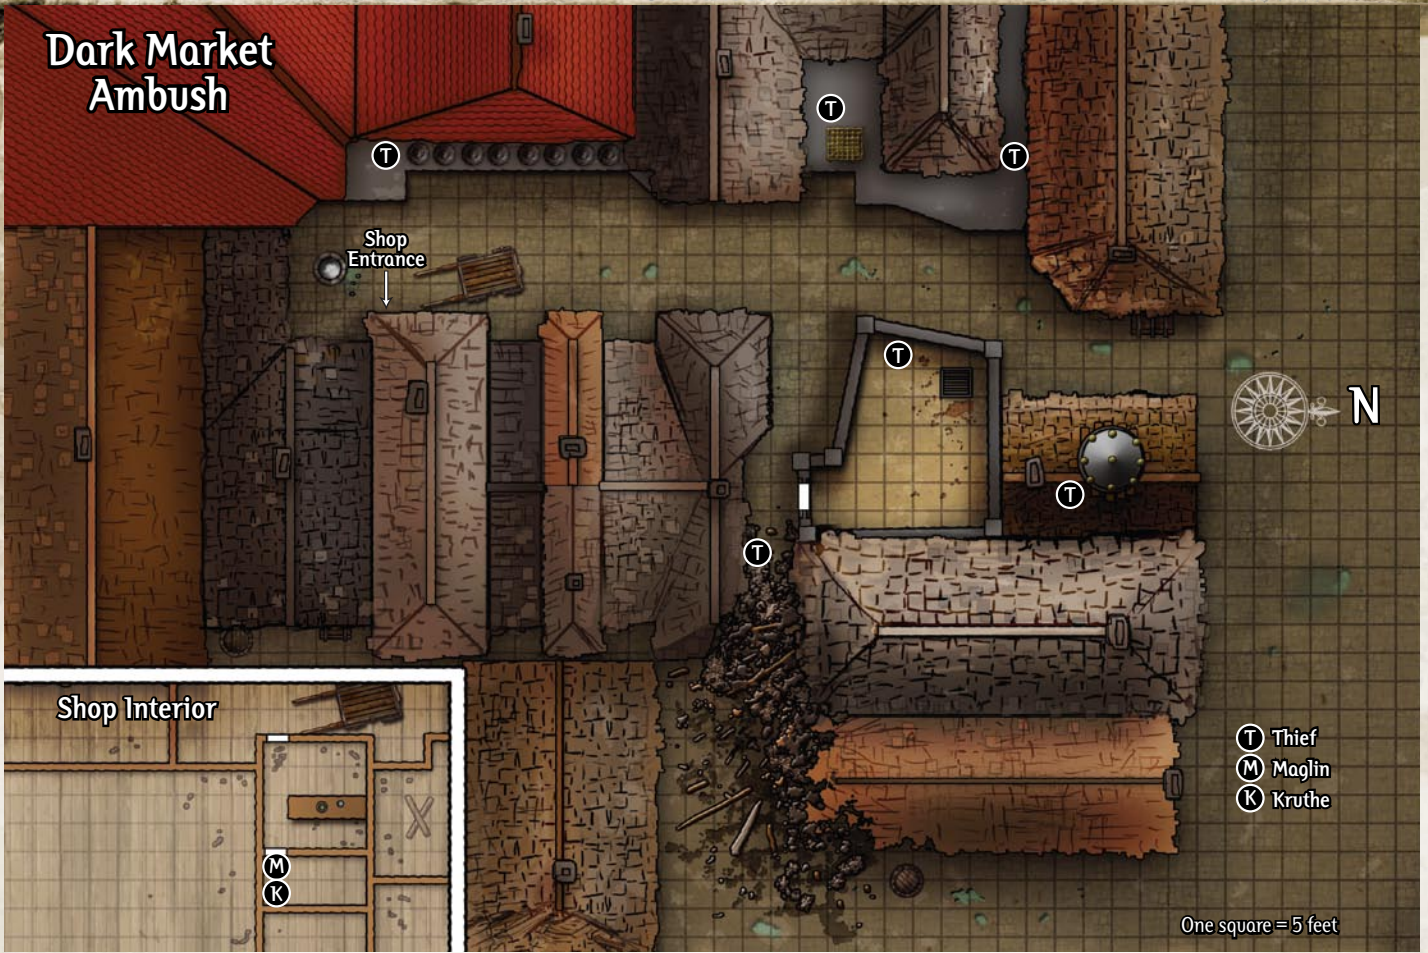

THE ASMÖDEAN KNOT

One square = 5 feet

First Floor

Aberian's Folly

Second Floor

One square = 5 feet

Aberian's Attic

Delvehaven Ground Floor

Aberian Ruins

The Nessian Spiral

One square = 5 feet

Dark Market Ambush

Shop Interior

M
K

- T Thief
- M Maglin
- K Kruthe

One square = 5 feet

The Maggot Tree Siege

One square = 20 feet

Walcourt

First Floor

One square = 5 feet

Walcourt

Second Floor

One square = 5 feet

Walcourt Roof

One square = 5 feet

Walcourt Lower levels

One square = 5 feet

Ghivel's Townhouse
One square = 5 feet

side view

The Vacant Throne
One square = 5 feet

CLAIM A CITY OF DANGER!