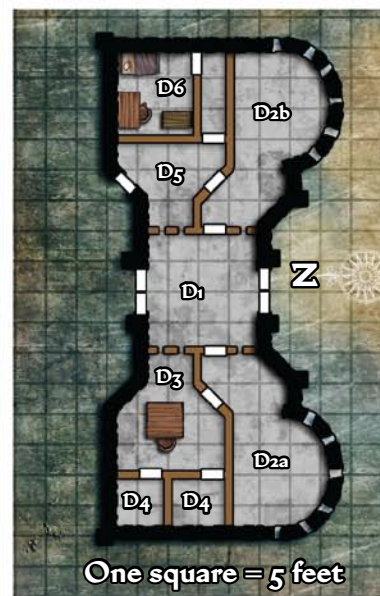

PATHFINDER CHRONICLES

Council of
Thieves
MAP FOLIO

Cartography by Jared Blando
and Robert Lazzaretti

Westcrown

City of Twilight

THE CITY OF WESTCROWN

Bastards of Erebus Lair

One square = 5 feet

THE ASMÖDEAN KNOT

One square = 5 feet

First Floor

Aberian's Folly

Second Floor

One square = 5 feet

Aberian's Attic

Delvehaven Ground Floor

Aberian Ruins

The Nessian Spiral

One square = 5 feet

Dark Market Ambush

Shop Interior

M
K

- T Thief
- M Maglin
- K Kruthe

One square = 5 feet

The Maggot Tree Siege

One square = 20 feet

Walcourt

First Floor

One square = 5 feet

Walcourt

Second Floor

One square = 5 feet