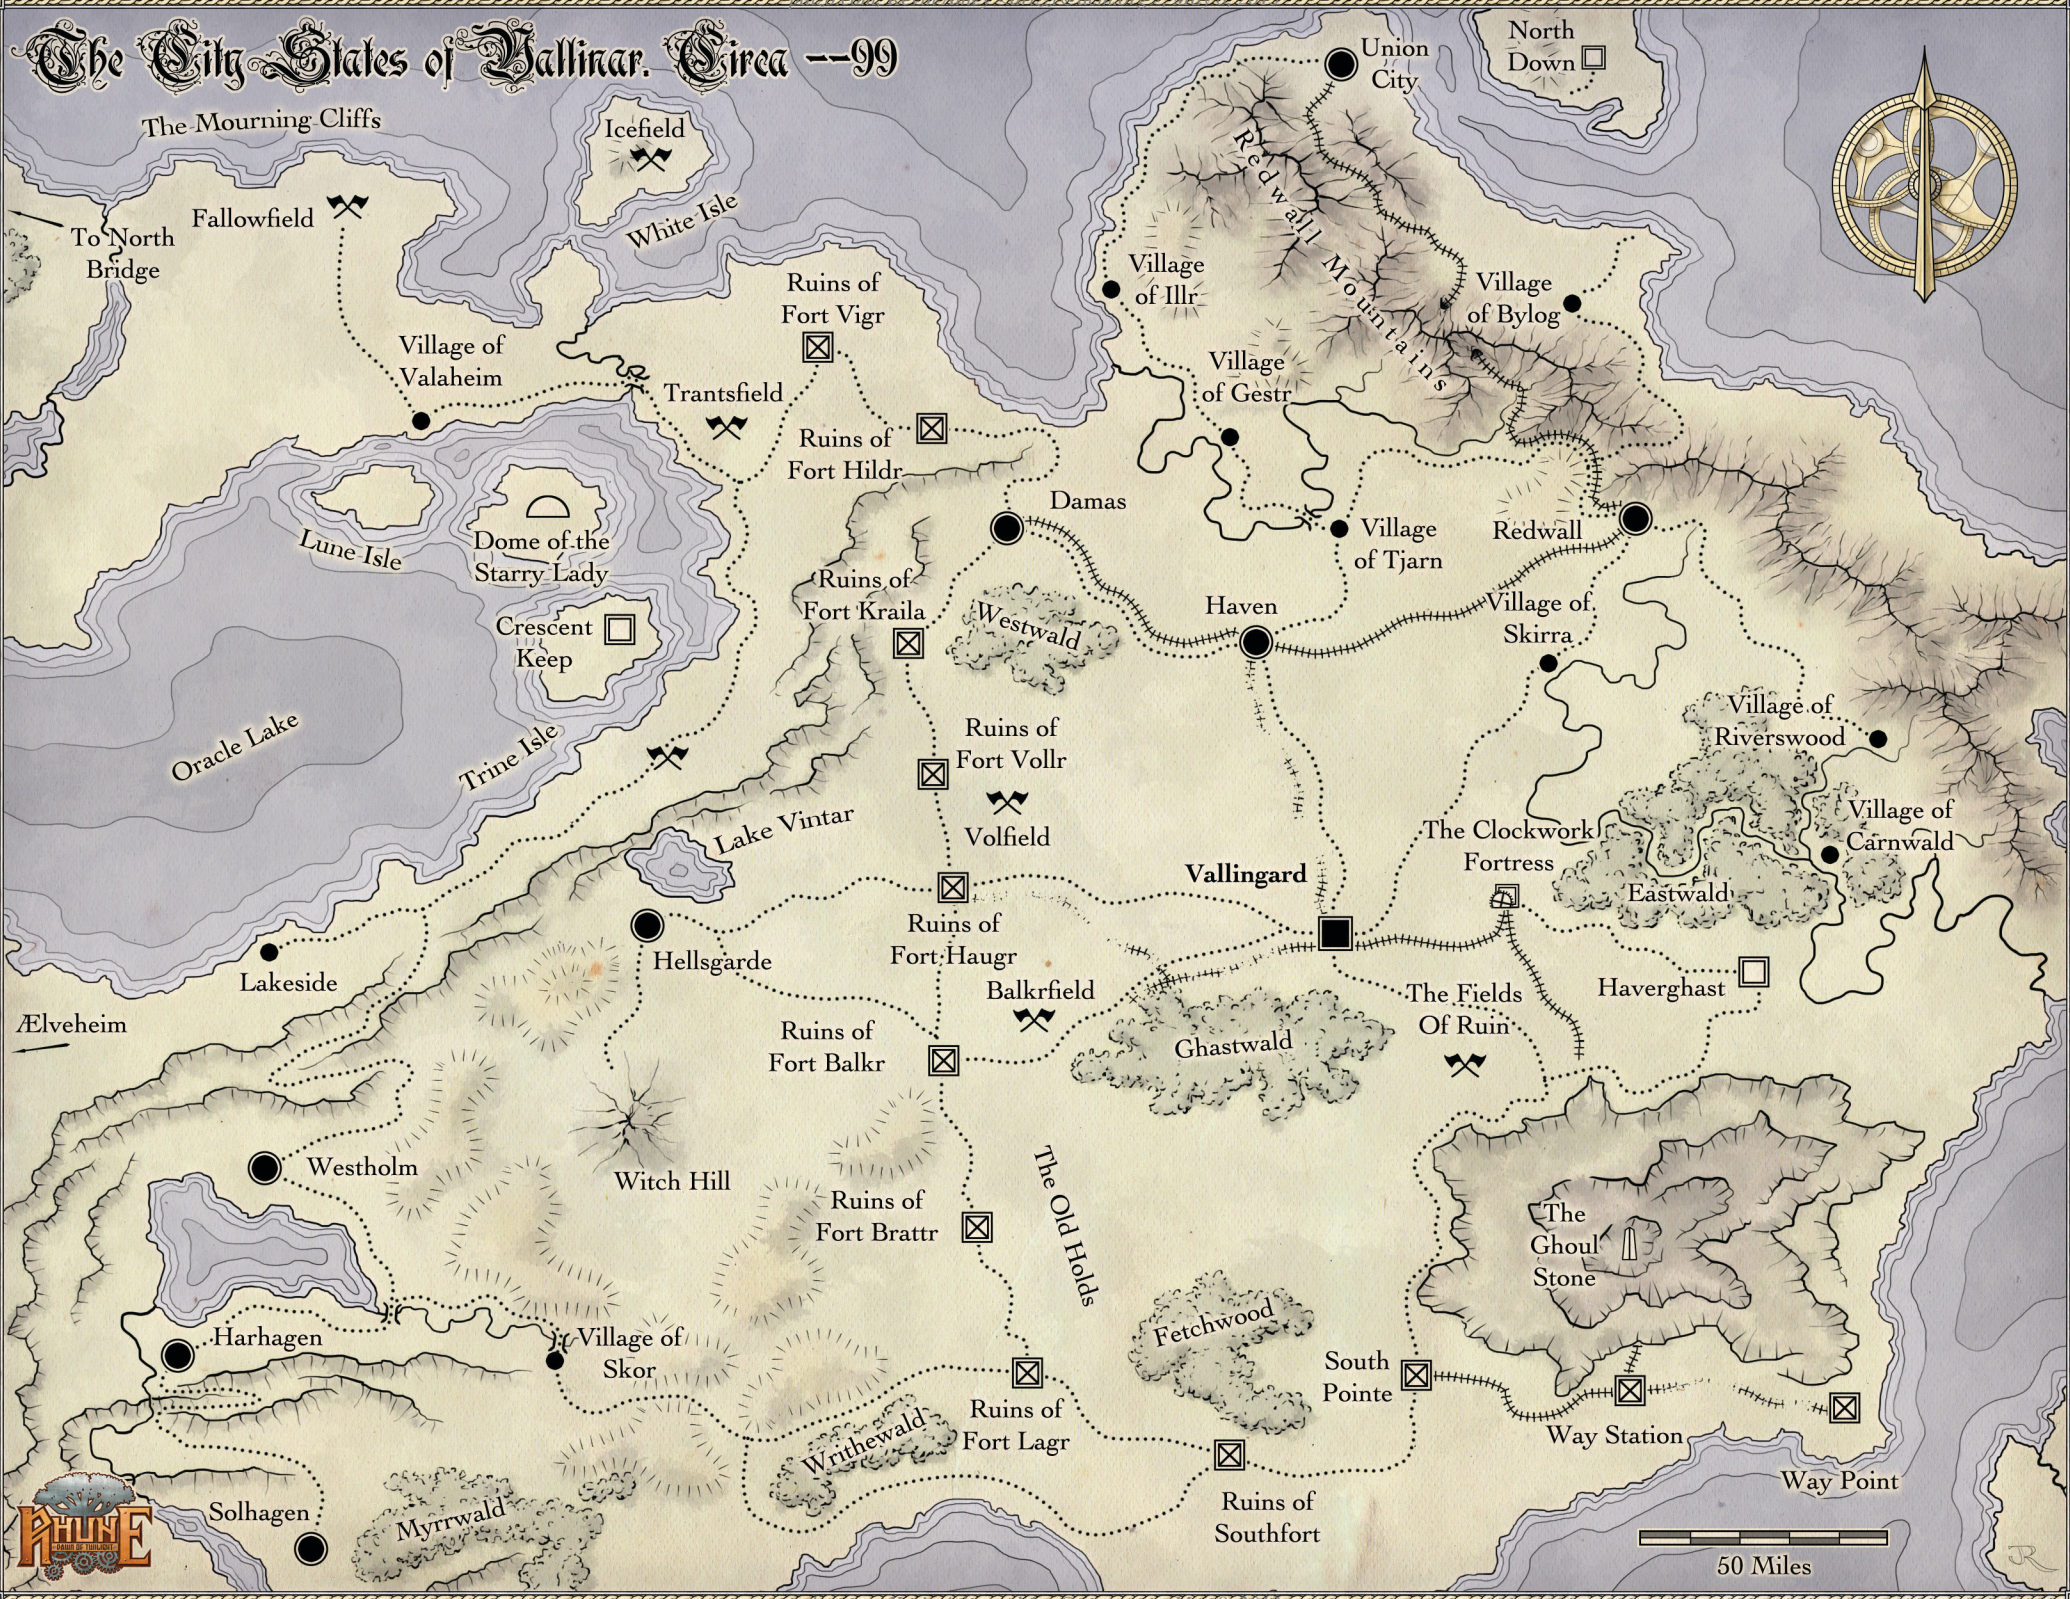

The City States of Vallinar. Circa --99

50 Miles

To North Bridge

Elveheim

JR