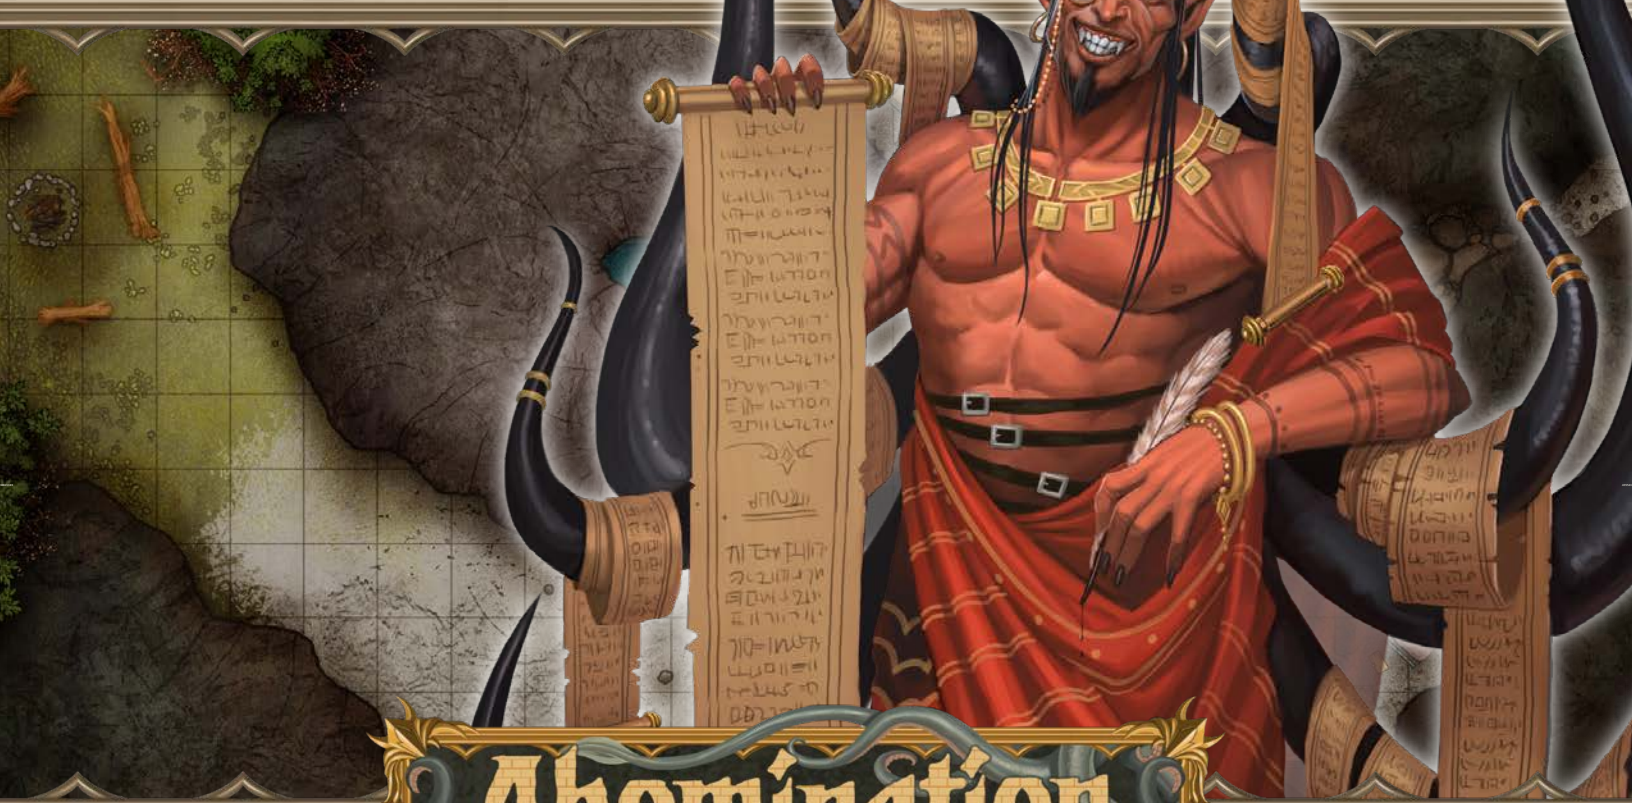

PATHFINDER®

Abomination Vaults

ADVENTURE PATH

HANDS OF THE DEVIL

INTERACTIVE MAPS PART 2 OF 6

Cartography by **ROB LAZZARETTI**

aiya.com #36268127 Kevin Athey <drizzdn@gmail.com> Jan 17, 2023

aiya.com #36308127 Kevin Athey <drizzdn@gmail.com> Jan 17, 2023