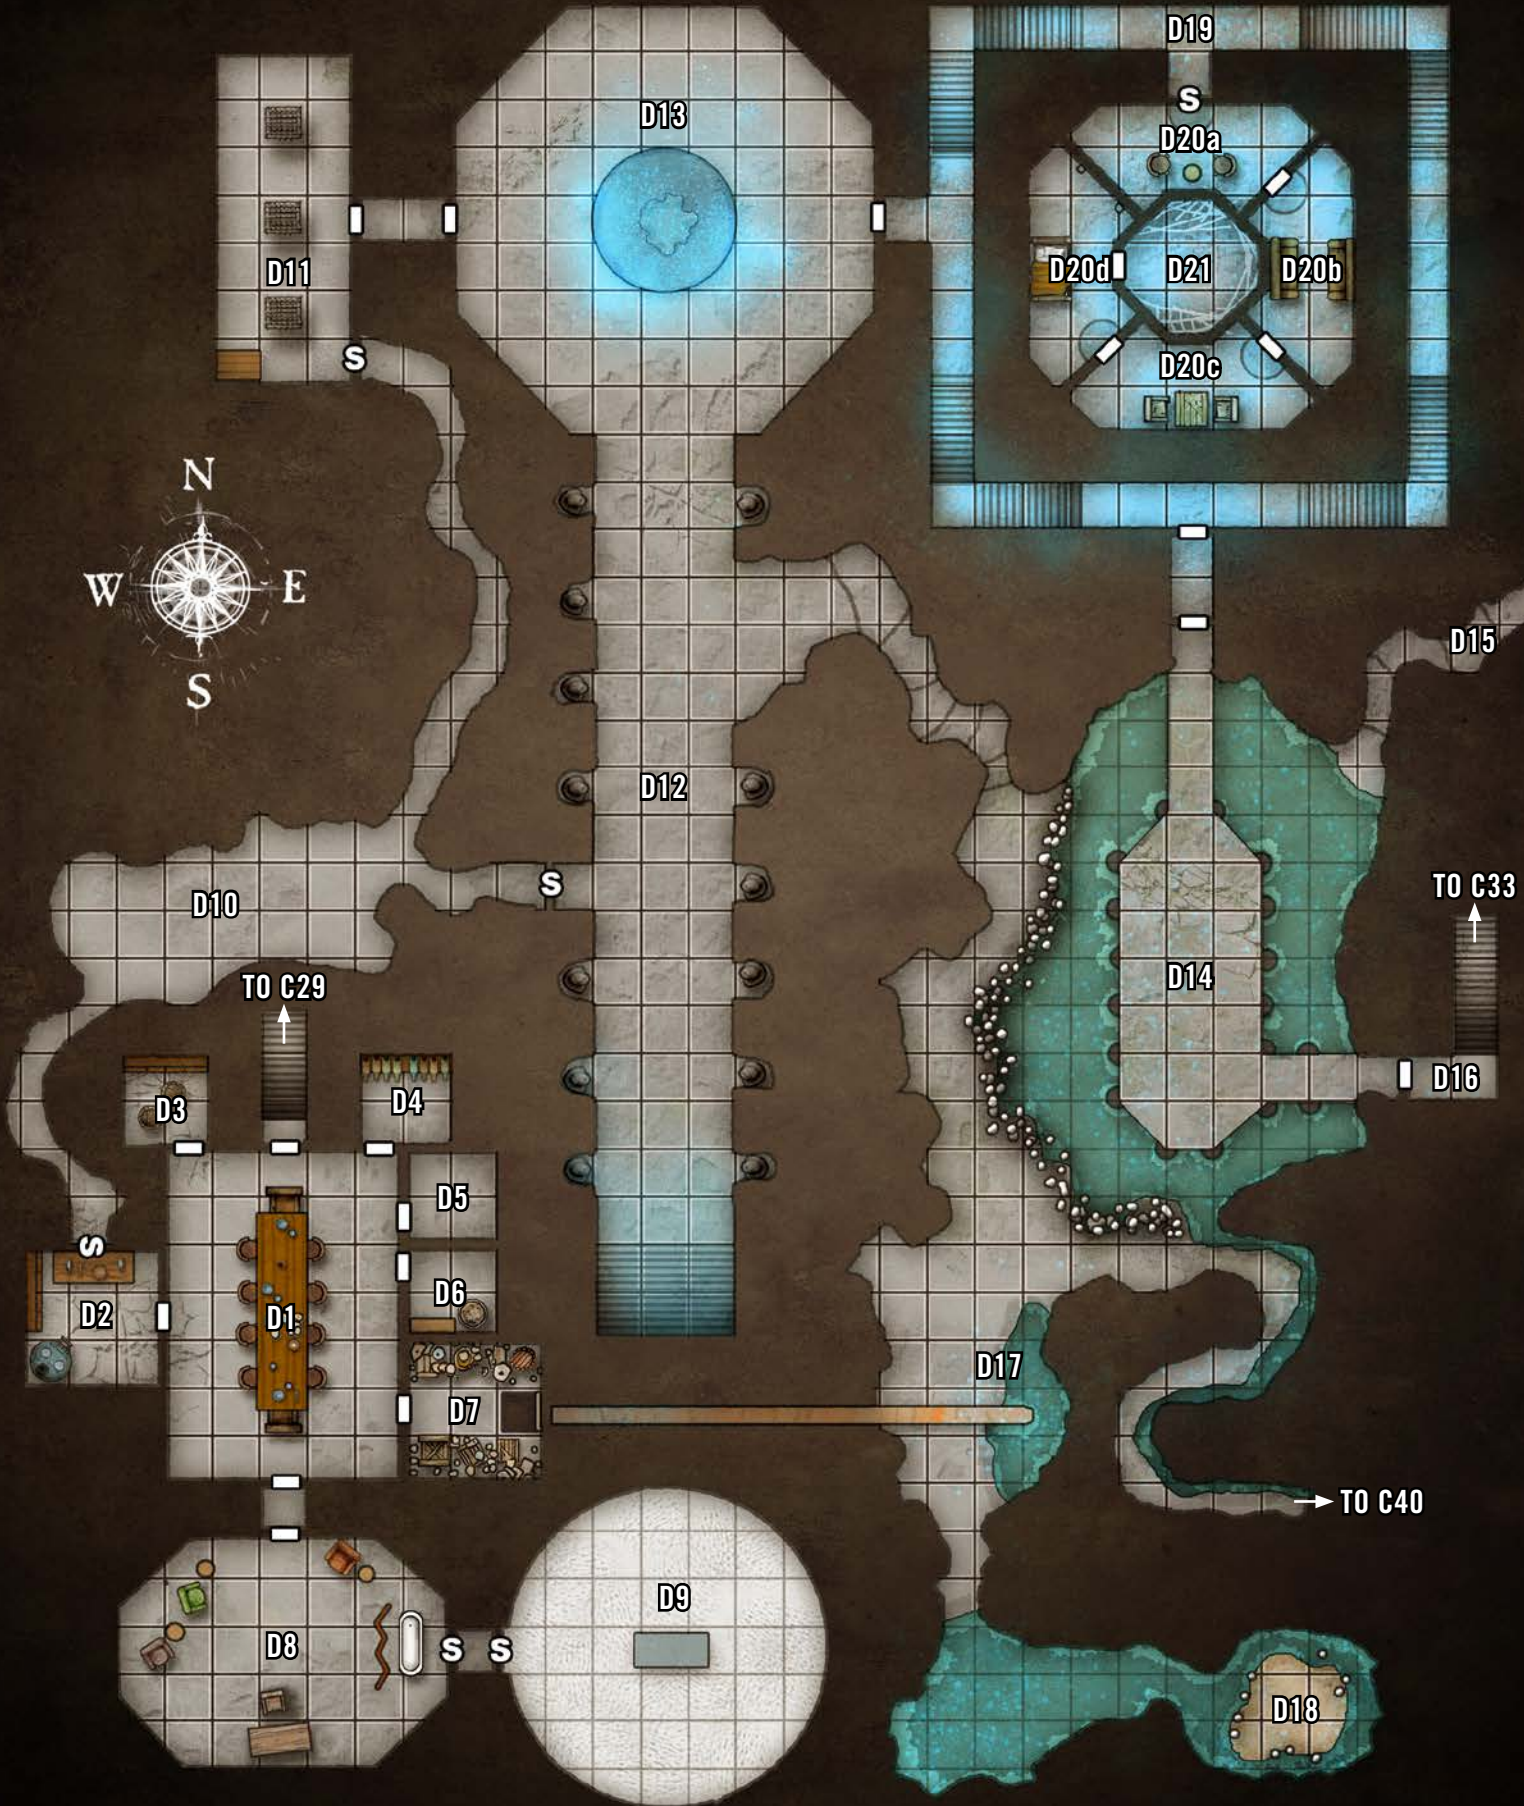

LEVEL 4: BELCORRA'S RETREAT
1 SQUARE = 5 FEET

ADVENTURE

ENTER THE MEGADUNGEON!

When the mysterious lighthouse called Gauntlight glows with baleful light, the people of Otari know it's an ominous prelude to sinister events. The town's newest heroes must explore the ruins around the lighthouse and delve down into the dungeon levels beneath it. Hideous monsters, deadly traps, and vengeful ghosts all await the heroes who dare to enter the sprawling megadungeon called the Abomination Vaults! The Abomination Vaults Adventure Path begins with "Ruins of Gauntlight," a complete adventure for 1st- to 4th-level characters.